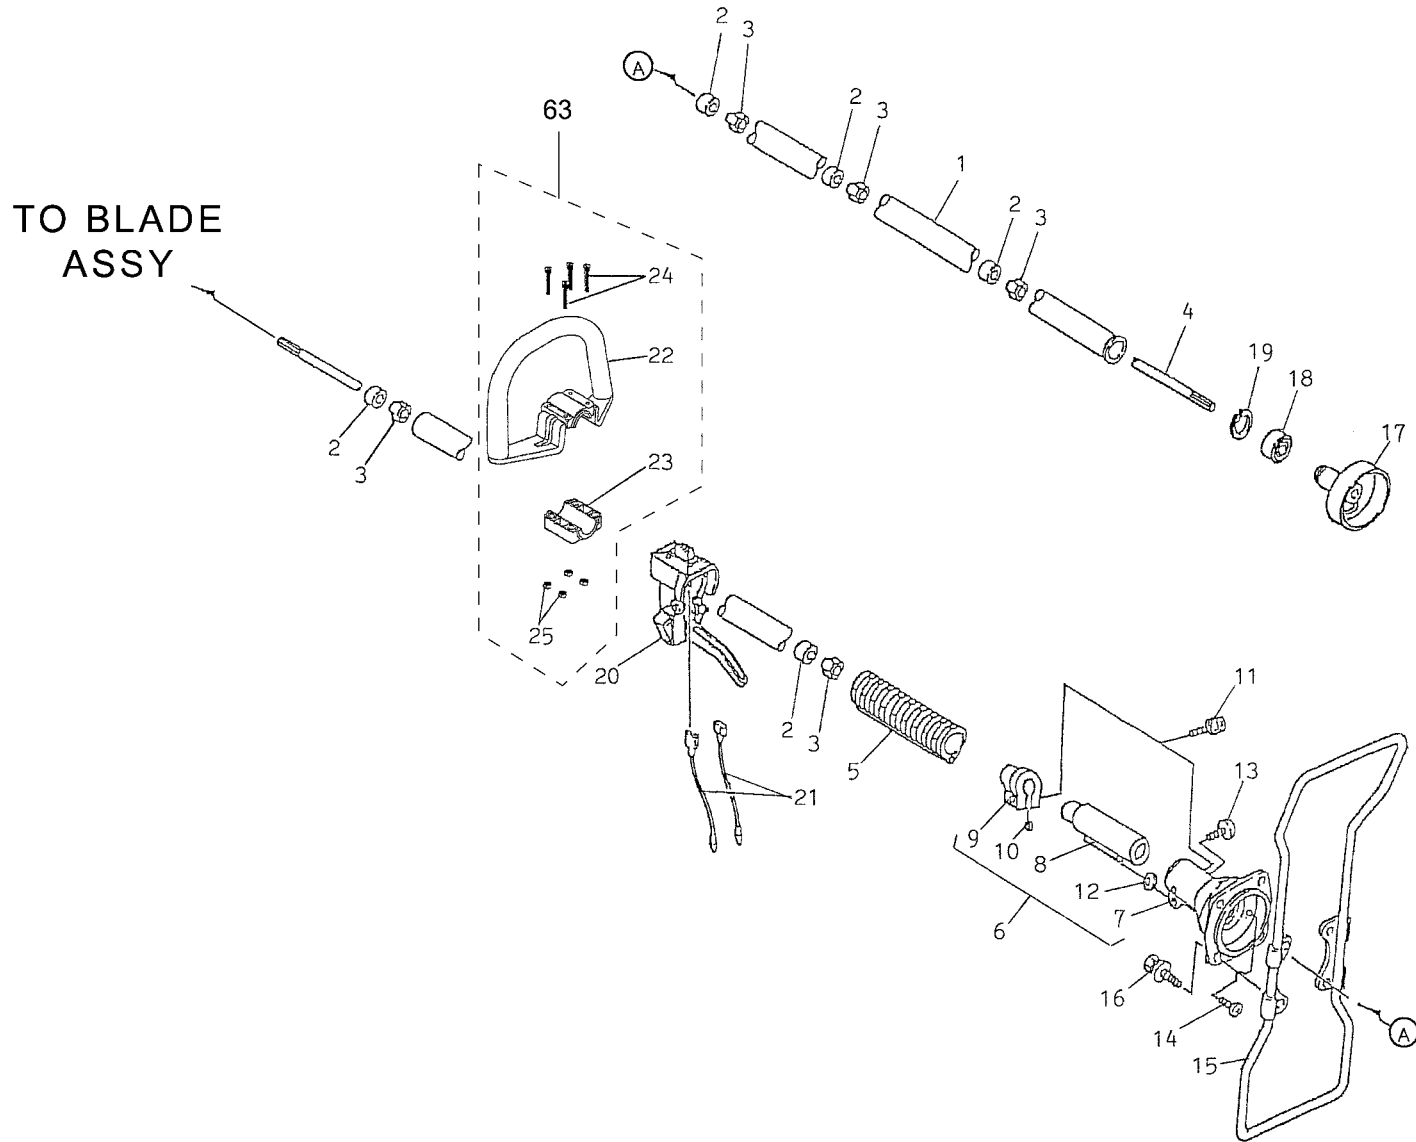

AHT2750V

TJ027E-HF70

BODY

AHT2750V

TJ027E-HF70

BODY

REF NO	PART NO	DESCRIPTION	QTY	NOTES
01	PW27501	DRIVE HOUSING ASSY (W/ BUSHINGS)	1	
04	PW27505	DRIVE SHAFT 1540	1	
05	PW24005A	GRIP-DRIVE HOUSING	1	
06	PW25006	CLUTCH CASE ASSY	1	
07	PW25007	CASE-CLUTCH	1	
08	PW25008	INNER CASE W/CUSHION	1	
09	PW25009	HOLDER-CASE CLUTCH	1	
10	PW25010	COLLAR-SMALL	1	
11	B05X30W	BOLT W/WASHERS 5X30	2	
12	PW25012	COLLAR-LARGE	1	
13	AH26040	SCREW-TAPPING 5X14	1	
14	S05X10	SCREW 5X10	2	

BODY

REF NO	PART NO	DESCRIPTION	QTY	NOTES
15	PW24008	STAND	1	
16	B06X20W	BOLT W/WASHERS 6X20	4	
17	PW25017	DRUM-CLUTCH	1	
18	PW24011	BEARING (6201-2RU)	1	
19	PW25019	RING-SNAP #12	1	
20	PW24015A	THROTTLE LEVER ASSY	1	
21	PW24016	WIRE-LEAD	2	
22	PW27507	LOOP HANDLE	1	
23	PW27508	BRACKET, LOOP HANDLE	1	
24	PW27509	SCREW, W/WASHERS, 5X35, BLACK	4	
25	PW27510	NUT 5, BLACK	4	
63	PW27506	LOOP HANDLE ASSY	1