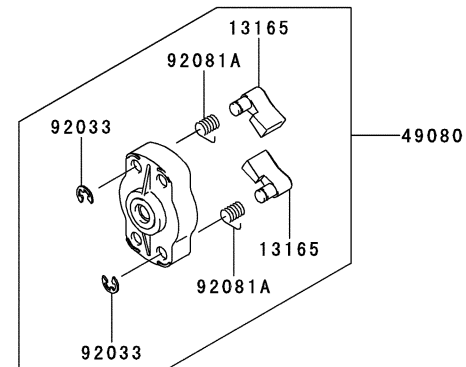

PTO EQUIPMENT

REF NO	PART NO	DESCRIPTION	QTY	NOTES
13081	TJ27091	CLUTCH ASSY	1	
49049	TJ27091-1	SHOE-CLUTCH	2	
92043	TJ27091-2	PIN	2	
92145	TJ27091-3	SPRING	1	
92200	TJ27091-4	WASHER,6X16X1	2	
92200A	TJ27091-5	WASHER	2	

AHT2750V

TJ027E-HF70

STARTER

REF NO	PART NO	DESCRIPTION	QTY	NOTES
13165	TJ27042-1	PAWL	2	
13169	TD18080-07	PLATE	1	
32099	TJ27042-2	CASE-RECOIL STARTER	1	
46075	TJ27042-3	GRIP-RECOIL STARTER	1	
49060	TJ27042-4	CAM	1	
49080	TJ27042-5	PULLEY-STARTING	1	
49088	TJ27042	STARTER-RECOIL	1	
59101	TJ27042-6	REEL-RECOIL STARTER	1	
59106	TJ27042-7	ROPE 3X700	1	
92033	TD18084	RING-SNAP	2	
92081	TD18080-04	SPRING-RECOIL	1	
92081A	TD18083	SPRING-RETURN	2	
92145	TJ27042-8	SPRING-RECOIL	1	
92172	TH23058	SCREW 4X10	4	
92172A	TJ27042-9	SCREW	1	

BODY

REF NO	PART NO	DESCRIPTION	QTY	NOTES
15	PW24008	STAND	1	
16	B06X20W	BOLT W/WASHERS 6X20	4	
17	PW25017	DRUM-CLUTCH	1	
18	PW24011	BEARING (6201-2RU)	1	
19	PW25019	RING-SNAP #12	1	
20	PW24015A	THROTTLE LEVER ASSY	1	
21	PW24016	WIRE-LEAD	2	
22	PW27507	LOOP HANDLE	1	
23	PW27508	BRACKET, LOOP HANDLE	1	
24	PW27509	SCREW, W/WASHERS, 5X35, BLACK	4	
25	PW27510	NUT 5, BLACK	4	
63	PW27506	LOOP HANDLE ASSY	1	