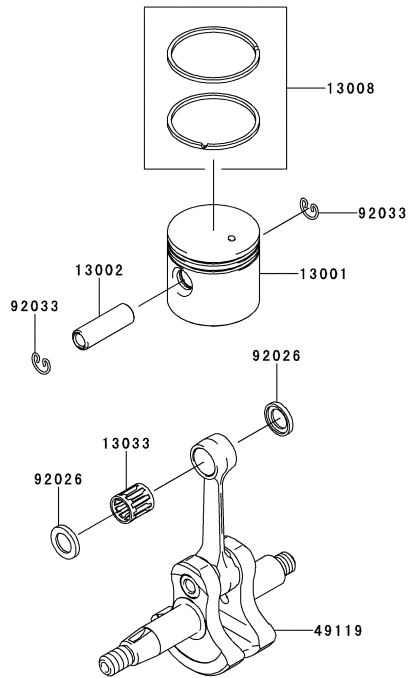

AHT2750V

CYLINDER/CRANKCASE

REF NO	PART NO	DESCRIPTION	QTY	NOTES
11005	TJ27050	CYLINDER-ENGINE	1	
11061	TJ27051	GASKET,CYLINDER	1	
13272	TJ27052	PLATE	1	
13272A	TJ27053	PLATE	1	
14080	TJ27054	CRANKCASE	1	
14080A	TJ27055	CRANKCASE	1	
34001	TJ27056	STAND	1	
92043	TJ27057	PIN	2	
92045	TJ27007	BEARING-BALL 6001C3	2	
92049	TJ27058	SEAL-OIL, 12X22X4.5	2	
92153	TJ27059	BOLT, SOCKET, 5X20	4	
92172	TJ27060	SCREW, 4X8	4	
92172A	TJ27061	SCREW, 5X30	3	

TJ027E-HF70

ELECTRIC-EQUIPMENT

REF NO	PART NO	DESCRIPTION	QTY	NOTES
16073	TJ27070	INSULATOR	2	
21050	TJ27071	FLYWHEEL	1	
21130	TJ27072	CAP-SPARK PLUG	1	
21171	TJ27073	COIL-ASSY-IGNITION	1	
26011	TD18089	WIRE-LEAD L=100	1	
26011A	TJ27074	WIRE-LEAD, L=230	1	
92038	TJ27075	KEY	1	
92070	BPMR7A	SPARK PLUG-NGK	1	
92153	TJ27076	BOLT, 4X20	2	
92171	TJ35020	CLAMP	1	
92192	TJ27023	TUBE	1	
92210	TJ27092	NUT, 8MM	1	

AHT2750V

TJ027E-HF70

FUEL TANK/FUEL VALVE

REF NO	PART NO	DESCRIPTION	QTY	NOTES
14069	TH34065	BREATHER	1	
49019	TJ27043	FILTER-FUEL	1	
51001	TJ27039	TANK-COMP-FUEL	1	
51048	TH34064	CAP ASSY-TANK	1	
92071	TG34042	GROMMET-FUEL TANK	1	
92171	TK65043	CLAMP	2	
92172	TJ27090	SCREW,5X18	3	
92192	TJ27040	TUBE 3X5X174	1	
92192A	TJ27041	TUBE 3X6X80	1	
99996	99996-6089	CAP-TANK & BREATHER ASSY	1	

BODY

REF NO	PART NO	DESCRIPTION	QTY	NOTES
15	PW24008	STAND	1	
16	B06X20W	BOLT W/WASHERS 6X20	4	
17	PW25017	DRUM-CLUTCH	1	
18	PW24011	BEARING (6201-2RU)	1	
19	PW25019	RING-SNAP #12	1	
20	PW24015A	THROTTLE LEVER ASSY	1	
21	PW24016	WIRE-LEAD	2	
22	PW27507	LOOP HANDLE	1	
23	PW27508	BRACKET, LOOP HANDLE	1	
24	PW27509	SCREW, W/WASHERS, 5X35, BLACK	4	
25	PW27510	NUT 5, BLACK	4	
63	PW27506	LOOP HANDLE ASSY	1	