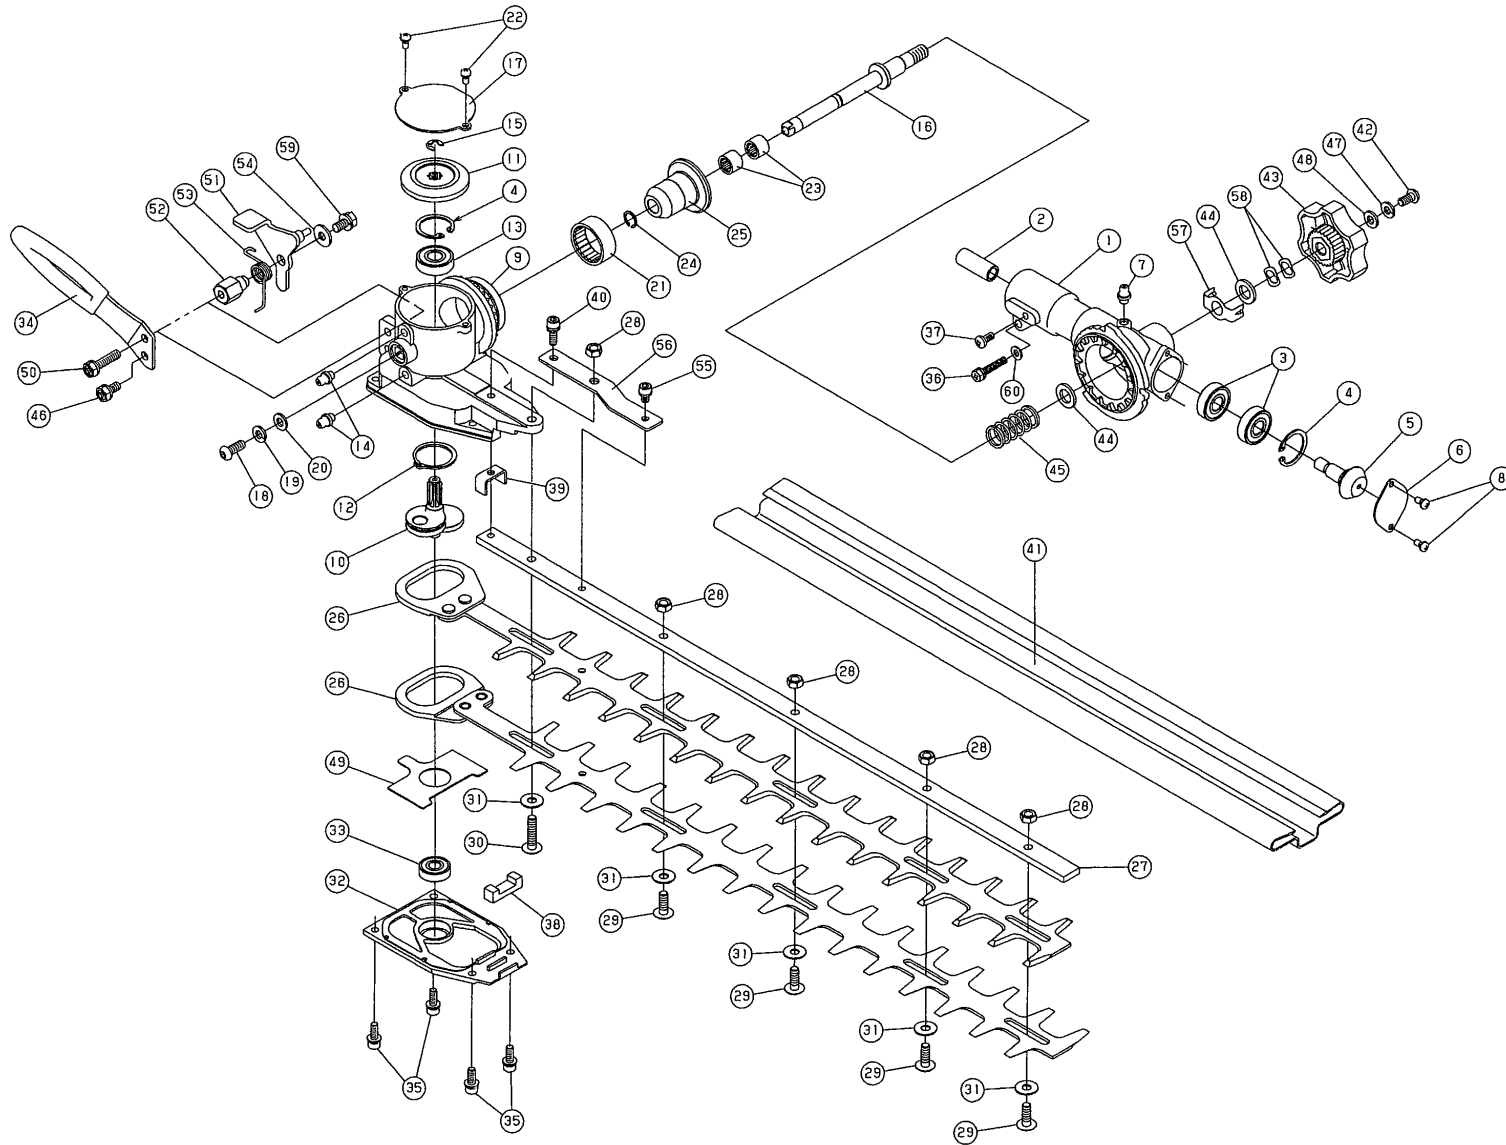

AHT2750V

TJ027E-HF70

BLADE

AHT2750V

TJ027E-HF70

BLADE ASSY

REF NO	PART NO	DESCRIPTION	QTY	NOTES
01	AH27001	CASE-JOINT	1	
02	AH26042	JOINT-7X7X0.25	1	
03	AH27003	BEARING-BALL, 6000ZZ	2	
04	PW23051	RING-SNAP #32	2	
05	AH27005	BEVEL GEAR 1.5-14	1	
06	AH27006	BLIND PLATE, C	1	
07	AH26017	NIPPLE-GREASE 6MM	1	
08	224B0408	SCREW 4X8	2	
09	AH27009	GEAR CASE	1	
10	AH27010	CAM SHAFT 28 46.85	1	
11	AH27011	BEVEL GEAR 1.5-32	1	
12	AH26026	SNAP RING, 28	1	
13	PW23003	BEARING (6000RU)	1	
14	AH26017	NIPPLE-GREASE 6MM	2	
15	PW24015-14	E-RING	1	
16	AH27016	SHAFT	1	
17	AH27017	BLIND PLATE-B	1	
18	AH27018	BUTTON SCREW, 6x16	1	
19	SW006	WASHER-SPRING 6MM	1	
20	FW006	WASHER 6MM	1	
21	AH27021	NEEDLE ROLLER BEARING L	1	
22	224B0408	SCREW 4X8	2	
23	AH27023	NEEDLE ROLLER BEARING S	2	
24	AH27024	SNAP RING, 10	1	
25	AH27025	BEVEL GEAR 1.5-14X27	1	
26	AHT-270	BLADE	2	
27	AH27027	BAR-BLADE	1	
28	AH26022	U-NUT 6MM	5	
29	AH26032	SCREW-BLADE 17	4	
30	AH27030	SCREW-BLADE 26	1	

BLADE ASSY

REF NO	PART NO	DESCRIPTION	QTY	NOTES
31	AH26030	WASHER-SLIDE	5	
32	AH27032	COVER	1	
33	AH26018	BEARING-BALL 608UU	1	
34	AH27034	HANDLE 30B	1	
35	AH27035	SOCKET SCREW, 5x14	4	
36	B05X25W	BOLT W/WASHERS 5X25	1	
37	AH27036	SCREW, 5x12	1	
38	AH27037	GREASE KEEPER	1	
39	AH27038	PLATE-GUIDE	1	
40	AH27039	SOCKET SCREW, 5x16	1	
41	AH26048	COVER-BLADE	1	
42	AH27041	BUTTON SCREW, 6x12	1	
43	AH27042	GRIP	1	
44	AH27043	WASHER-SMALL, 10	2	
45	AH27044	SPRING 1.6x16. 5X37. 5	1	
46	186B0612	BOLT 6X12 W/WASHER	1	
47	SW006	WASHER-SPRING 6MM	1	
48	AH27047	WASHER, 6	1	
49	AH27048	PLATE	1	
50	B06X20W	BOLT W/WASHERS 6X20	1	
51	AH27050	LEVER	1	
52	AH27051	BUSH L	1	
53	AH27052	SPRING 1.6x10.8	1	
54	AH27053	WASHER 6x1.6	1	
55	AH27054	SOCKET SCREW 5x8	1	
56	AH27055	PLATE-SUPPORT	1	
57	AH27056	SPRING-PLATE	1	
58	AH27057	SPRING-WAVE, 10	2	
59	AH27058	BOLT W/WASHER, 6x16	1	
60	SFW005	WASHER 5MM	1