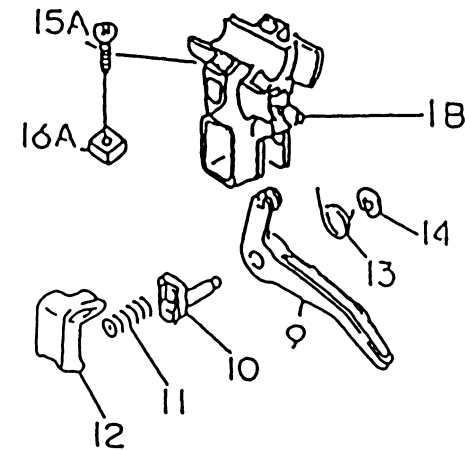

PTO EQUIPMENT

REF NO	PART NO	DESCRIPTION	QTY	NOTES
13081	TJ27091	CLUTCH ASSY	1	
49049	TJ27091-1	SHOE-CLUTCH	2	
92043	TJ27091-2	PIN	2	
92145	TJ27091-3	SPRING	1	
92200	TJ27091-4	WASHER,6X16X1	2	
92200A	TJ27091-5	WASHER	2	

AHT2750V

TJ027E-HF70

STARTER

REF NO	PART NO	DESCRIPTION	QTY	NOTES
13165	TJ27042-1	PAWL	2	
13169	TD18080-07	PLATE	1	
32099	TJ27042-2	CASE-RECOIL STARTER	1	
46075	TJ27042-3	GRIP-RECOIL STARTER	1	
49060	TJ27042-4	CAM	1	
49080	TJ27042-5	PULLEY-STARTING	1	
49088	TJ27042	STARTER-RECOIL	1	
59101	TJ27042-6	REEL-RECOIL STARTER	1	
59106	TJ27042-7	ROPE 3X700	1	
92033	TD18084	RING-SNAP	2	
92081	TD18080-04	SPRING-RECOIL	1	
92081A	TD18083	SPRING-RETURN	2	
92145	TJ27042-8	SPRING-RECOIL	1	
92172	TH23058	SCREW 4X10	4	
92172A	TJ27042-9	SCREW	1	

THIS PAGE INTENTIONALLY LEFT BLANK

AHT2750V

TJ027E-HF70

THROTTLE LEVER

REF NO	PART NO	DESCRIPTION	QTY	NOTES
	PW24015A	THROTTLE LEVER ASSY	1	
01A	PW24015-01A	BODY-UPPER	1	
01B	PW24015-01B	BODY-LOWER	1	
02	PW24015-02	SWITCH	1	
03	PW24015-03	COVER	1	
04	PW24015-04	SPRING	1	
05	PW24015-05	SCREW 3X8	1	
06	PW24015-06	PLATE-GROUND R	1	
07	PW24015-07	PLATE-GROUND L	1	
08	PW24015-05	SCREW 3X8	2	
09	PW24015-09	LEVER	1	
10	PW24015-10	SHAFT	1	
11	PW24015-11	SPRING	1	
12	PW24015-12	STOPPER	1	
13	PW24015-13	SPRING-RETURN	1	
14	PW24015-14	E-RING	1	
15A	214B0520	SCREW 5X20	2	
16A	311B0500	NUT 5MM	2	

BODY

REF NO	PART NO	DESCRIPTION	QTY	NOTES
15	PW24008	STAND	1	
16	B06X20W	BOLT W/WASHERS 6X20	4	
17	PW25017	DRUM-CLUTCH	1	
18	PW24011	BEARING (6201-2RU)	1	
19	PW25019	RING-SNAP #12	1	
20	PW24015A	THROTTLE LEVER ASSY	1	
21	PW24016	WIRE-LEAD	2	
22	PW27507	LOOP HANDLE	1	
23	PW27508	BRACKET, LOOP HANDLE	1	
24	PW27509	SCREW, W/WASHERS, 5X35, BLACK	4	
25	PW27510	NUT 5, BLACK	4	
63	PW27506	LOOP HANDLE ASSY	1	