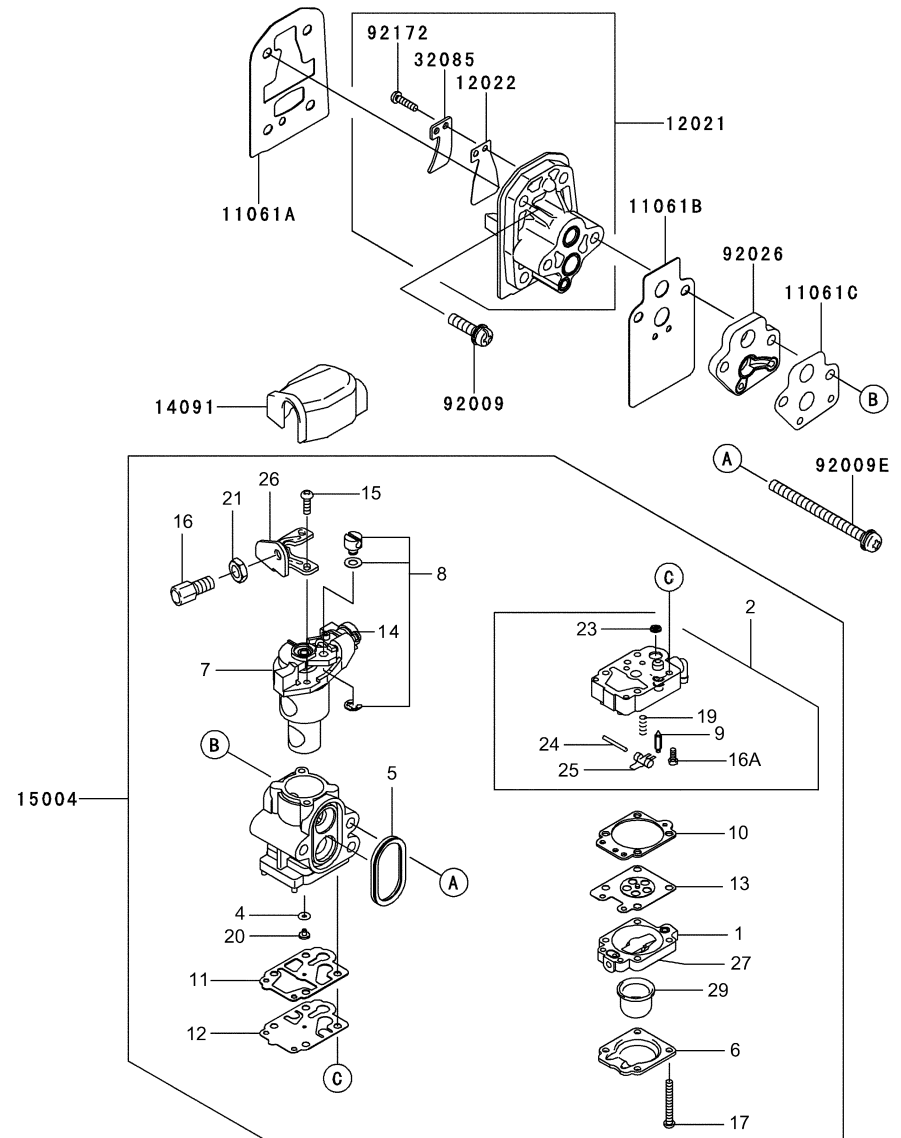

AHT2750V

TJ027E-HF70

CARBURETOR

REF NO	PART NO	DESCRIPTION	QTY	NOTES
001	TF22C01	BODY ASSY-AIR PURGE	1	
002	TH26C02Z	BODY ASSY-PUMP	1	
004	TEX54DC04XA	O-RING	1	
006	TF22C05	COVER-PRIMER PUMP	1	
007	TJ35C07V	VALVE ASSY-THROTTLE	1	
008	TF22C07	SWIVEL ASSY	1	
009	TF22C08	VALVE-INLET NEEDLE	1	
010	TF22C10	GASKET-METERING DIAPHRAGM	1	
011	TEX54C11XA	GASKET-PUMP	1	
012	TF22C13	DIAPHRAGM-PUMP	1	
013	TJ27C13V	DIAPHRAGM ASSY-METERING	1	
014	TJ45C13V	SCREW-IDLE ADJUST	1	
015	TF22C19	SCREW-COLLAR THROTTLE	2	
016	TH26C16Z	SCREW-CABLE ADJUST	1	
016A	TF22C20	SCREW-METERING LEVER PIN	1	
017	TF22C18	SCREW-COVER	4	
019	TF22C21	SPRING-METERING LEVER	1	
020	TJ275C20V	JET-MAIN KIT (.365)	1	
021	TEX54C21XA	NUT-CABLE ADJUST	1	
023	TF22C23	SCREEN-FUEL INLET	1	
024	TF22C24	PIN-METERING LEVER	1	
025	TF22C26	LEVER-METERING	1	
026	TF22C27	BRACKET-CABLE	1	
027	TF22C28	VALVE-CHECK	1	
029	TF22C29	PRIMER-BULB	1	
11061A	TJ27025	GASKET-CYLINDER-INSULATOR	1	
11061B	TJ27026	GASKET-CARBURETOR-INSULATOR	1	
11061C	TJ27080	GASKET,CARBURETOR/SPACER	1	
12021	TJ27027	VALVE ASSY-REED	1	
12022	TJ27028	VALVE-REED	1	
14091	THCVR	DUST COVER	1	
15004	TJ275C00-V	CARBURETOR ASSY	1	
32085	TJ27029	STOPPER	1	
92009	TG25027-07	SCREW 5X20	4	
92009E	TH23026	SCREW 5X65	2	
92026	TJ27081	SPACER	1	
92172	TK65032	SCREW-3X12	1	
CRK	TJ27V-CRK	CRK		

BODY

REF NO	PART NO	DESCRIPTION	QTY	NOTES
15	PW24008	STAND	1	
16	B06X20W	BOLT W/WASHERS 6X20	4	
17	PW25017	DRUM-CLUTCH	1	
18	PW24011	BEARING (6201-2RU)	1	
19	PW25019	RING-SNAP #12	1	
20	PW24015A	THROTTLE LEVER ASSY	1	
21	PW24016	WIRE-LEAD	2	
22	PW27507	LOOP HANDLE	1	
23	PW27508	BRACKET, LOOP HANDLE	1	
24	PW27509	SCREW, W/WASHERS, 5X35, BLACK	4	
25	PW27510	NUT 5, BLACK	4	
63	PW27506	LOOP HANDLE ASSY	1	