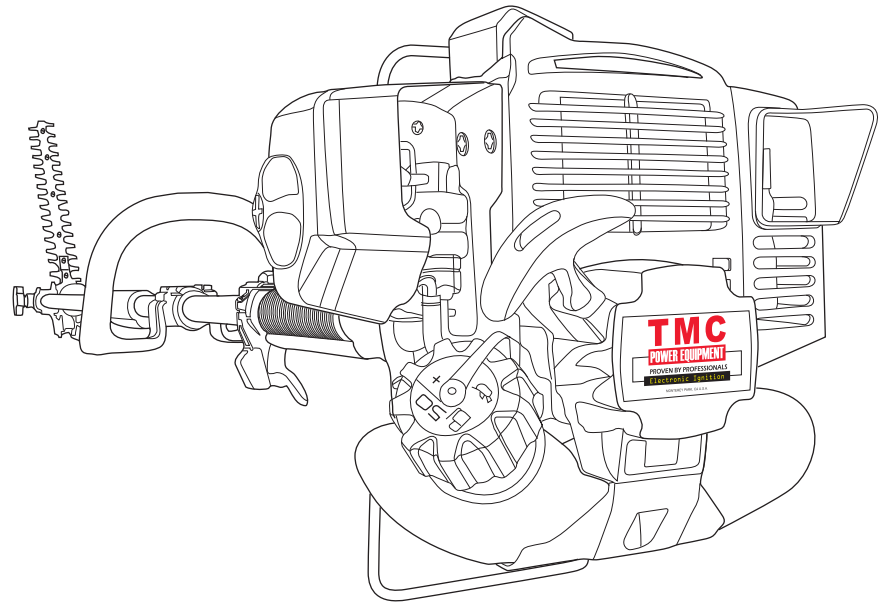

2051 Saturn Street
Monterey Park, CA 91755
323.728.7266
323.728.5304 Fax
<http://www.tmcpower.com>

PARTS CATALOG

AHT2750V ARTICULATED HEDGE TRIMMER

ENGINE REFERENCE:

TJ027E-HF70
CARB TIER III/EPA PHASE 3

REV 110818