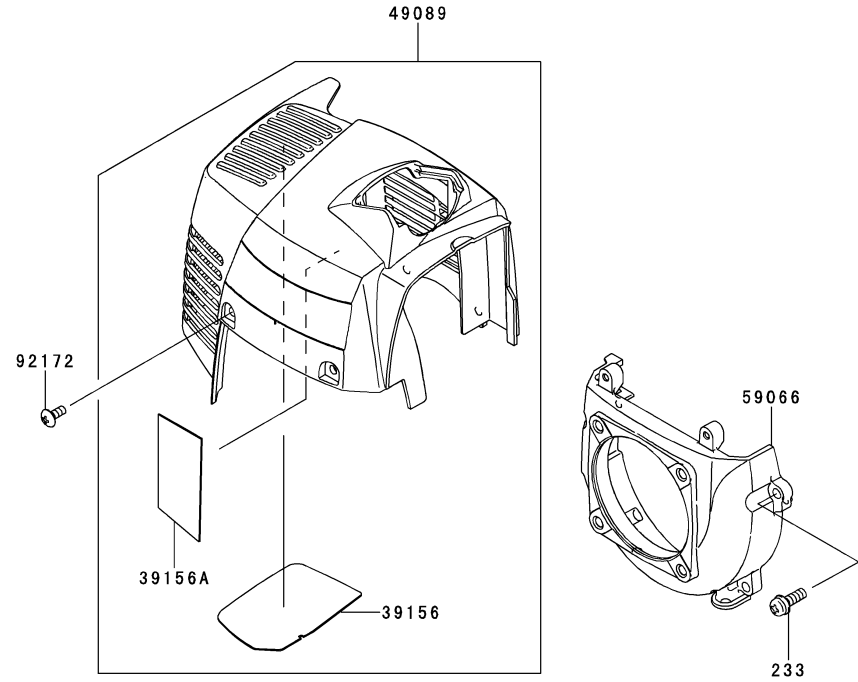

AHT2750V

TJ027E-HF70

CARBURETOR

REF NO	PART NO	DESCRIPTION	QTY	NOTES
001	TF22C01	BODY ASSY-AIR PURGE	1	
002	TH26C02Z	BODY ASSY-PUMP	1	
004	TEX54DC04XA	O-RING	1	
006	TF22C05	COVER-PRIMER PUMP	1	
007	TJ35C07V	VALVE ASSY-THROTTLE	1	
008	TF22C07	SWIVEL ASSY	1	
009	TF22C08	VALVE-INLET NEEDLE	1	
010	TF22C10	GASKET-METERING DIAPHRAGM	1	
011	TEX54C11XA	GASKET-PUMP	1	
012	TF22C13	DIAPHRAGM-PUMP	1	
013	TJ27C13V	DIAPHRAGM ASSY-METERING	1	
014	TJ45C13V	SCREW-IDLE ADJUST	1	
015	TF22C19	SCREW-COLLAR THROTTLE	2	
016	TH26C16Z	SCREW-CABLE ADJUST	1	
016A	TF22C20	SCREW-METERING LEVER PIN	1	
017	TF22C18	SCREW-COVER	4	
019	TF22C21	SPRING-METERING LEVER	1	
020	TJ275C20V	JET-MAIN KIT (.365)	1	
021	TEX54C21XA	NUT-CABLE ADJUST	1	
023	TF22C23	SCREEN-FUEL INLET	1	
024	TF22C24	PIN-METERING LEVER	1	
025	TF22C26	LEVER-METERING	1	
026	TF22C27	BRACKET-CABLE	1	
027	TF22C28	VALVE-CHECK	1	
029	TF22C29	PRIMER-BULB	1	
11061A	TJ27025	GASKET-CYLINDER-INSULATOR	1	
11061B	TJ27026	GASKET-CARBURETOR-INSULATOR	1	
11061C	TJ27080	GASKET,CARBURETOR/SPACER	1	
12021	TJ27027	VALVE ASSY-REED	1	
12022	TJ27028	VALVE-REED	1	
14091	THCVR	DUST COVER	1	
15004	TJ275C00-V	CARBURETOR ASSY	1	
32085	TJ27029	STOPPER	1	
92009	TG25027-07	SCREW 5X20	4	
92009E	TH23026	SCREW 5X65	2	
92026	TJ27081	SPACER	1	
92172	TK65032	SCREW-3X12	1	
CRK	TJ27V-CRK	CRK		

AHT2750V

CONTROL-EQUIPMENT

REF NO	PART NO	DESCRIPTION	QTY	NOTES
54012	TH23020	CABLE-THROTTLE	1	

TJ027E-HF70

COOLING EQUIPMENT

REF NO	PART NO	DESCRIPTION	QTY	NOTES
233	233AA0516	SCREW-PAN-WP+- 5X16	4	
39156	TJ27014	PAD	1	
39156A	TJ27068	PAD	1	
49089	TJ27015	SHROUD-ENGINE	1	
59066	TJ27069	HOUSING-FAN	1	
92172	TJ27017	SCREW 4X10	2	