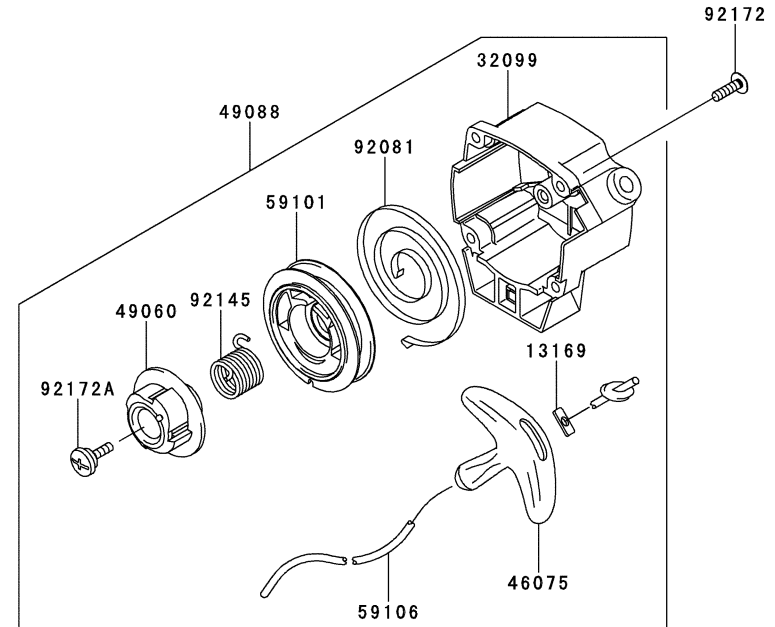

PTO EQUIPMENT

REF NO	PART NO	DESCRIPTION	QTY	NOTES
13081	TJ27091	CLUTCH ASSY	1	
49049	TJ27091-1	SHOE-CLUTCH	2	
92043	TJ27091-2	PIN	2	
92145	TJ27091-3	SPRING	1	
92200	TJ27091-4	WASHER,6X16X1	2	
92200A	TJ27091-5	WASHER	2	

AHT2750V

TJ027E-HF70

STARTER

REF NO	PART NO	DESCRIPTION	QTY	NOTES
13165	TJ27042-1	PAWL	2	
13169	TD18080-07	PLATE	1	
32099	TJ27042-2	CASE-RECOIL STARTER	1	
46075	TJ27042-3	GRIP-RECOIL STARTER	1	
49060	TJ27042-4	CAM	1	
49080	TJ27042-5	PULLEY-STARTING	1	
49088	TJ27042	STARTER-RECOIL	1	
59101	TJ27042-6	REEL-RECOIL STARTER	1	
59106	TJ27042-7	ROPE 3X700	1	
92033	TD18084	RING-SNAP	2	
92081	TD18080-04	SPRING-RECOIL	1	
92081A	TD18083	SPRING-RETURN	2	
92145	TJ27042-8	SPRING-RECOIL	1	
92172	TH23058	SCREW 4X10	4	
92172A	TJ27042-9	SCREW	1	

BODY

REF NO	PART NO	DESCRIPTION	QTY	NOTES
15	PW24008	STAND	1	
16	B06X20W	BOLT W/WASHERS 6X20	4	
17	PW25017	DRUM-CLUTCH	1	
18	PW24011	BEARING (6201-2RU)	1	
19	PW25019	RING-SNAP #12	1	
20	PW24015A	THROTTLE LEVER ASSY	1	
21	PW24016	WIRE-LEAD	2	
22	PW27507	LOOP HANDLE	1	
23	PW27508	BRACKET, LOOP HANDLE	1	
24	PW27509	SCREW, W/WASHERS, 5X35, BLACK	4	
25	PW27510	NUT 5, BLACK	4	
63	PW27506	LOOP HANDLE ASSY	1	