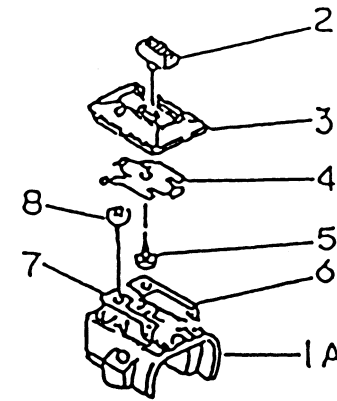

PTO EQUIPMENT

REF NO	PART NO	DESCRIPTION	QTY	NOTES
13081	TJ27091	CLUTCH ASSY	1	
49049	TJ27091-1	SHOE-CLUTCH	2	
92043	TJ27091-2	PIN	2	
92145	TJ27091-3	SPRING	1	
92200	TJ27091-4	WASHER,6X16X1	2	
92200A	TJ27091-5	WASHER	2	

AHT2750V

TJ027E-HF70

STARTER

REF NO	PART NO	DESCRIPTION	QTY	NOTES
13165	TJ27042-1	PAWL	2	
13169	TD18080-07	PLATE	1	
32099	TJ27042-2	CASE-RECOIL STARTER	1	
46075	TJ27042-3	GRIP-RECOIL STARTER	1	
49060	TJ27042-4	CAM	1	
49080	TJ27042-5	PULLEY-STARTING	1	
49088	TJ27042	STARTER-RECOIL	1	
59101	TJ27042-6	REEL-RECOIL STARTER	1	
59106	TJ27042-7	ROPE 3X700	1	
92033	TD18084	RING-SNAP	2	
92081	TD18080-04	SPRING-RECOIL	1	
92081A	TD18083	SPRING-RETURN	2	
92145	TJ27042-8	SPRING-RECOIL	1	
92172	TH23058	SCREW 4X10	4	
92172A	TJ27042-9	SCREW	1	

THIS PAGE INTENTIONALLY LEFT BLANK

AHT2750V

TJ027E-HF70

THROTTLE LEVER

REF NO	PART NO	DESCRIPTION	QTY	NOTES
	PW24015A	THROTTLE LEVER ASSY	1	
01A	PW24015-01A	BODY-UPPER	1	
01B	PW24015-01B	BODY-LOWER	1	
02	PW24015-02	SWITCH	1	
03	PW24015-03	COVER	1	
04	PW24015-04	SPRING	1	
05	PW24015-05	SCREW 3X8	1	
06	PW24015-06	PLATE-GROUND R	1	
07	PW24015-07	PLATE-GROUND L	1	
08	PW24015-05	SCREW 3X8	2	
09	PW24015-09	LEVER	1	
10	PW24015-10	SHAFT	1	
11	PW24015-11	SPRING	1	
12	PW24015-12	STOPPER	1	
13	PW24015-13	SPRING-RETURN	1	
14	PW24015-14	E-RING	1	
15A	214B0520	SCREW 5X20	2	
16A	311B0500	NUT 5MM	2	

BODY

REF NO	PART NO	DESCRIPTION	QTY	NOTES
15	PW24008	STAND	1	
16	B06X20W	BOLT W/WASHERS 6X20	4	
17	PW25017	DRUM-CLUTCH	1	
18	PW24011	BEARING (6201-2RU)	1	
19	PW25019	RING-SNAP #12	1	
20	PW24015A	THROTTLE LEVER ASSY	1	
21	PW24016	WIRE-LEAD	2	
22	PW27507	LOOP HANDLE	1	
23	PW27508	BRACKET, LOOP HANDLE	1	
24	PW27509	SCREW, W/WASHERS, 5X35, BLACK	4	
25	PW27510	NUT 5, BLACK	4	
63	PW27506	LOOP HANDLE ASSY	1	