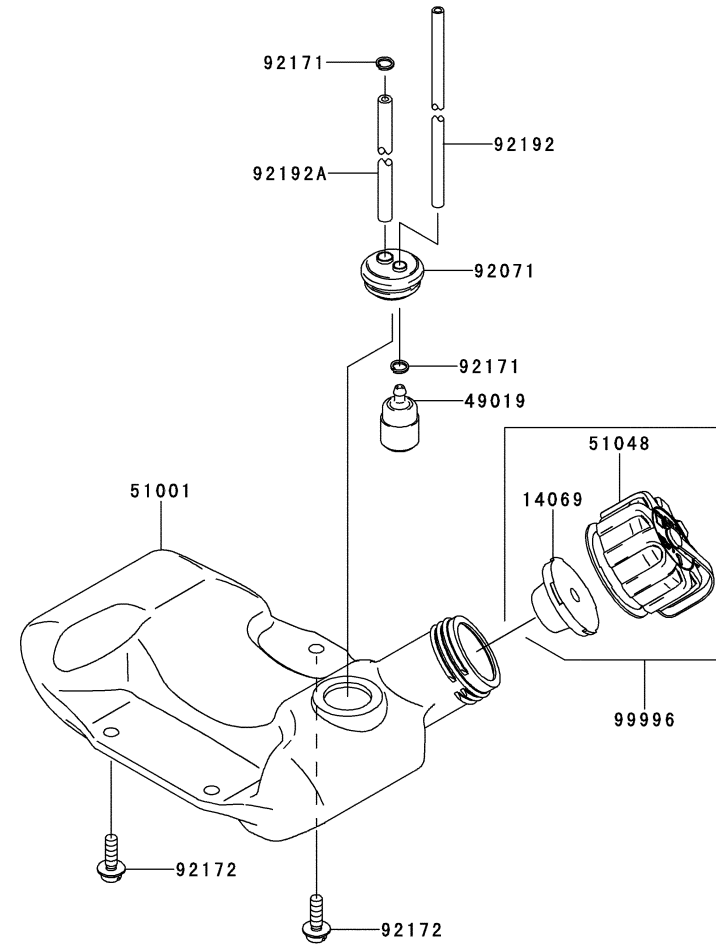

AHT2750V

CYLINDER/CRANKCASE

REF NO	PART NO	DESCRIPTION	QTY	NOTES
11005	TJ27050	CYLINDER-ENGINE	1	
11061	TJ27051	GASKET,CYLINDER	1	
13272	TJ27052	PLATE	1	
13272A	TJ27053	PLATE	1	
14080	TJ27054	CRANKCASE	1	
14080A	TJ27055	CRANKCASE	1	
34001	TJ27056	STAND	1	
92043	TJ27057	PIN	2	
92045	TJ27007	BEARING-BALL 6001C3	2	
92049	TJ27058	SEAL-OIL, 12X22X4.5	2	
92153	TJ27059	BOLT, SOCKET, 5X20	4	
92172	TJ27060	SCREW, 4X8	4	
92172A	TJ27061	SCREW, 5X30	3	

TJ027E-HF70

ELECTRIC-EQUIPMENT

REF NO	PART NO	DESCRIPTION	QTY	NOTES
16073	TJ27070	INSULATOR	2	
21050	TJ27071	FLYWHEEL	1	
21130	TJ27072	CAP-SPARK PLUG	1	
21171	TJ27073	COIL-ASSY-IGNITION	1	
26011	TD18089	WIRE-LEAD L=100	1	
26011A	TJ27074	WIRE-LEAD, L=230	1	
92038	TJ27075	KEY	1	
92070	BPMR7A	SPARK PLUG-NGK	1	
92153	TJ27076	BOLT, 4X20	2	
92171	TJ35020	CLAMP	1	
92192	TJ27023	TUBE	1	
92210	TJ27092	NUT, 8MM	1	

AHT2750V

TJ027E-HF70

FUEL TANK/FUEL VALVE

REF NO	PART NO	DESCRIPTION	QTY	NOTES
14069	TH34065	BREATHER	1	
49019	TJ27043	FILTER-FUEL	1	
51001	TJ27039	TANK-COMP-FUEL	1	
51048	TH34064	CAP ASSY-TANK	1	
92071	TG34042	GROMMET-FUEL TANK	1	
92171	TK65043	CLAMP	2	
92172	TJ27090	SCREW,5X18	3	
92192	TJ27040	TUBE 3X5X174	1	
92192A	TJ27041	TUBE 3X6X80	1	
99996	99996-6089	CAP-TANK & BREATHER ASSY	1	

BODY

REF NO	PART NO	DESCRIPTION	QTY	NOTES
15	PW24008	STAND	1	
16	B06X20W	BOLT W/WASHERS 6X20	4	
17	PW25017	DRUM-CLUTCH	1	
18	PW24011	BEARING (6201-2RU)	1	
19	PW25019	RING-SNAP #12	1	
20	PW24015A	THROTTLE LEVER ASSY	1	
21	PW24016	WIRE-LEAD	2	
22	PW27507	LOOP HANDLE	1	
23	PW27508	BRACKET, LOOP HANDLE	1	
24	PW27509	SCREW, W/WASHERS, 5X35, BLACK	4	
25	PW27510	NUT 5, BLACK	4	
63	PW27506	LOOP HANDLE ASSY	1	