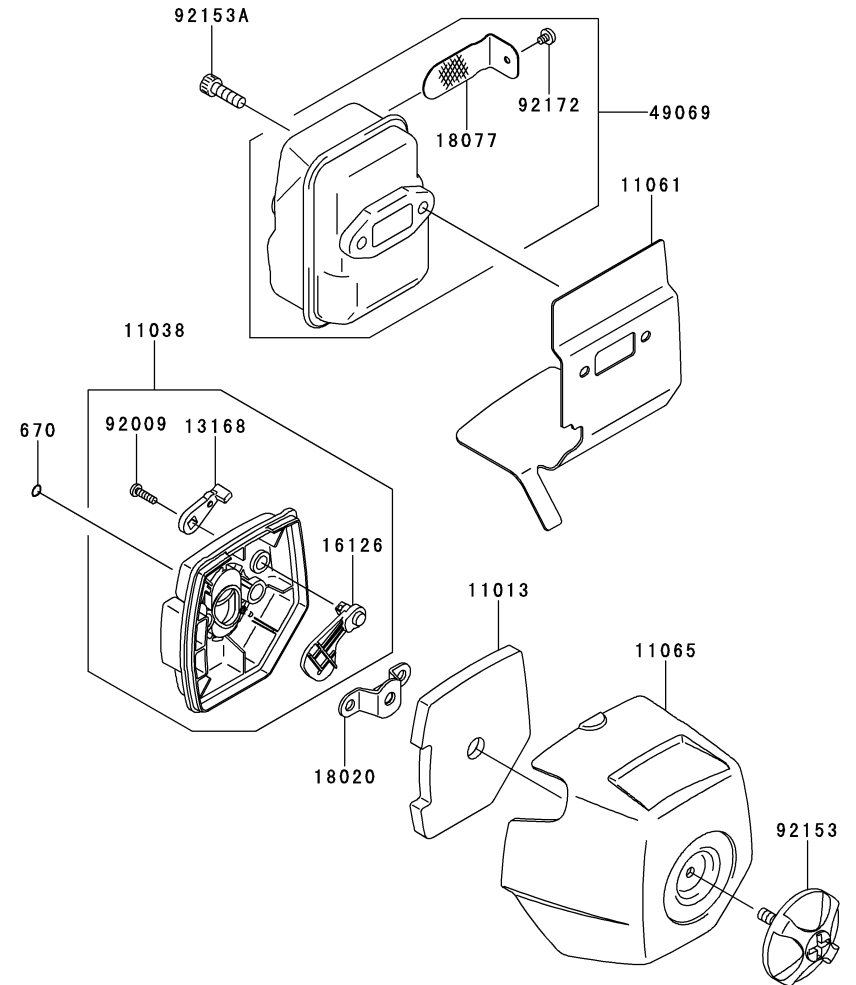

AHT2750V

TJ027E-HF70

CARBURETOR

REF NO	PART NO	DESCRIPTION	QTY	NOTES
001	TF22C01	BODY ASSY-AIR PURGE	1	
002	TH26C02Z	BODY ASSY-PUMP	1	
004	TEX54DC04XA	O-RING	1	
006	TF22C05	COVER-PRIMER PUMP	1	
007	TJ35C07V	VALVE ASSY-THROTTLE	1	
008	TF22C07	SWIVEL ASSY	1	
009	TF22C08	VALVE-INLET NEEDLE	1	
010	TF22C10	GASKET-METERING DIAPHRAGM	1	
011	TEX54C11XA	GASKET-PUMP	1	
012	TF22C13	DIAPHRAGM-PUMP	1	
013	TJ27C13V	DIAPHRAGM ASSY-METERING	1	
014	TJ45C13V	SCREW-IDLE ADJUST	1	
015	TF22C19	SCREW-COLLAR THROTTLE	2	
016	TH26C16Z	SCREW-CABLE ADJUST	1	
016A	TF22C20	SCREW-METERING LEVER PIN	1	
017	TF22C18	SCREW-COVER	4	
019	TF22C21	SPRING-METERING LEVER	1	
020	TJ275C20V	JET-MAIN KIT (.365)	1	
021	TEX54C21XA	NUT-CABLE ADJUST	1	
023	TF22C23	SCREEN-FUEL INLET	1	
024	TF22C24	PIN-METERING LEVER	1	
025	TF22C26	LEVER-METERING	1	
026	TF22C27	BRACKET-CABLE	1	
027	TF22C28	VALVE-CHECK	1	
029	TF22C29	PRIMER-BULB	1	
11061A	TJ27025	GASKET-CYLINDER-INSULATOR	1	
11061B	TJ27026	GASKET-CARBURETOR-INSULATOR	1	
11061C	TJ27080	GASKET,CARBURETOR/SPACER	1	
12021	TJ27027	VALVE ASSY-REED	1	
12022	TJ27028	VALVE-REED	1	
14091	THCVR	DUST COVER	1	
15004	TJ275C00-V	CARBURETOR ASSY	1	
32085	TJ27029	STOPPER	1	
92009	TG25027-07	SCREW 5X20	4	
92009E	TH23026	SCREW 5X65	2	
92026	TJ27081	SPACER	1	
92172	TK65032	SCREW-3X12	1	
CRK	TJ27V-CRK	CRK		

BODY

REF NO	PART NO	DESCRIPTION	QTY	NOTES
15	PW24008	STAND	1	
16	B06X20W	BOLT W/WASHERS 6X20	4	
17	PW25017	DRUM-CLUTCH	1	
18	PW24011	BEARING (6201-2RU)	1	
19	PW25019	RING-SNAP #12	1	
20	PW24015A	THROTTLE LEVER ASSY	1	
21	PW24016	WIRE-LEAD	2	
22	PW27507	LOOP HANDLE	1	
23	PW27508	BRACKET, LOOP HANDLE	1	
24	PW27509	SCREW, W/WASHERS, 5X35, BLACK	4	
25	PW27510	NUT 5, BLACK	4	
63	PW27506	LOOP HANDLE ASSY	1	