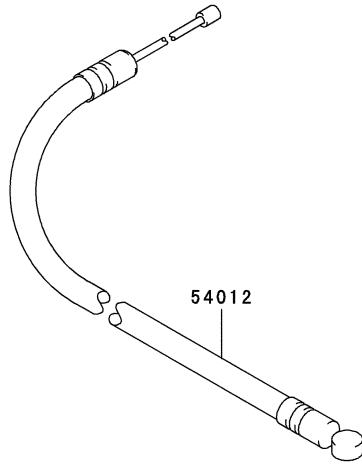

AHT2750V

CONTROL-EQUIPMENT

REF NO	PART NO	DESCRIPTION	QTY	NOTES
54012	TH23020	CABLE-THROTTLE	1