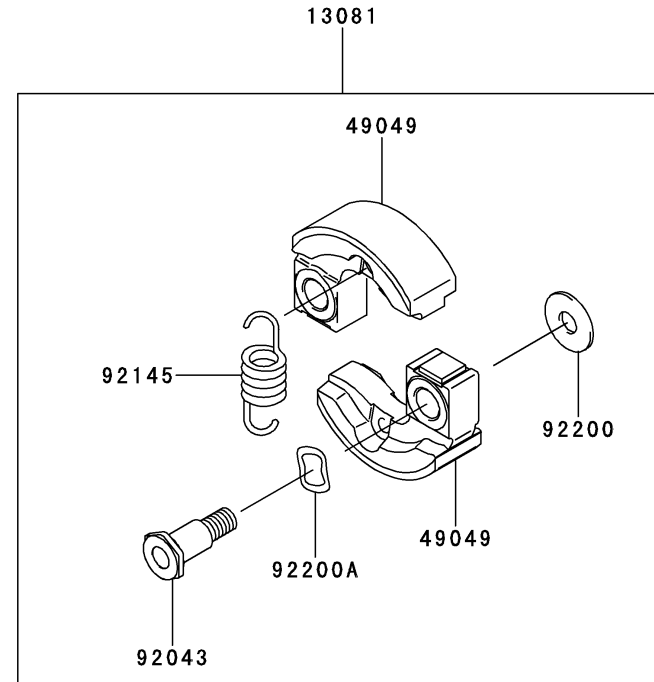

TJ027E-HF70

ELECTRIC-EQUIPMENT

REF NO	PART NO	DESCRIPTION	QTY	NOTES
16073	TJ27070	INSULATOR	2	
21050	TJ27071	FLYWHEEL	1	
21130	TJ27072	CAP-SPARK PLUG	1	
21171	TJ27073	COIL-ASSY-IGNITION	1	
26011	TD18089	WIRE-LEAD L=100	1	
26011A	TJ27074	WIRE-LEAD, L=230	1	
92038	TJ27075	KEY	1	
92070	BPMR7A	SPARK PLUG-NGK	1	
92153	TJ27076	BOLT, 4X20	2	
92171	TJ35020	CLAMP	1	
92192	TJ27023	TUBE	1	
92210	TJ27092	NUT, 8MM	1	

AHT2750V

TJ027E-HF70

FUEL TANK/FUEL VALVE

REF NO	PART NO	DESCRIPTION	QTY	NOTES
14069	TH34065	BREATHER	1	
49019	TJ27043	FILTER-FUEL	1	
51001	TJ27039	TANK-COMP-FUEL	1	
51048	TH34064	CAP ASSY-TANK	1	
92071	TG34042	GROMMET-FUEL TANK	1	
92171	TK65043	CLAMP	2	
92172	TJ27090	SCREW,5X18	3	
92192	TJ27040	TUBE 3X5X174	1	
92192A	TJ27041	TUBE 3X6X80	1	
99996	99996-6089	CAP-TANK & BREATHER ASSY	1	

PISTON/CRANKSHAFT

REF NO	PART NO	DESCRIPTION	QTY	NOTES
13001	TJ27062	PISTON-ENGINE	1	
13002	TJ27063	PIN-PISTON	1	
13008	TJ27064	RING-SET-PISTON	1	
13033	TJ27011	BEARING-SMALL END	1	
49119	TJ27065	CRANKSHAFT-ASSY	1	
92026	TJ27066	SPACER	2	
92033	TJ27067	RING-SNAP	2	

BODY

REF NO	PART NO	DESCRIPTION	QTY	NOTES
15	PW24008	STAND	1	
16	B06X20W	BOLT W/WASHERS 6X20	4	
17	PW25017	DRUM-CLUTCH	1	
18	PW24011	BEARING (6201-2RU)	1	
19	PW25019	RING-SNAP #12	1	
20	PW24015A	THROTTLE LEVER ASSY	1	
21	PW24016	WIRE-LEAD	2	
22	PW27507	LOOP HANDLE	1	
23	PW27508	BRACKET, LOOP HANDLE	1	
24	PW27509	SCREW, W/WASHERS, 5X35, BLACK	4	
25	PW27510	NUT 5, BLACK	4	
63	PW27506	LOOP HANDLE ASSY	1	