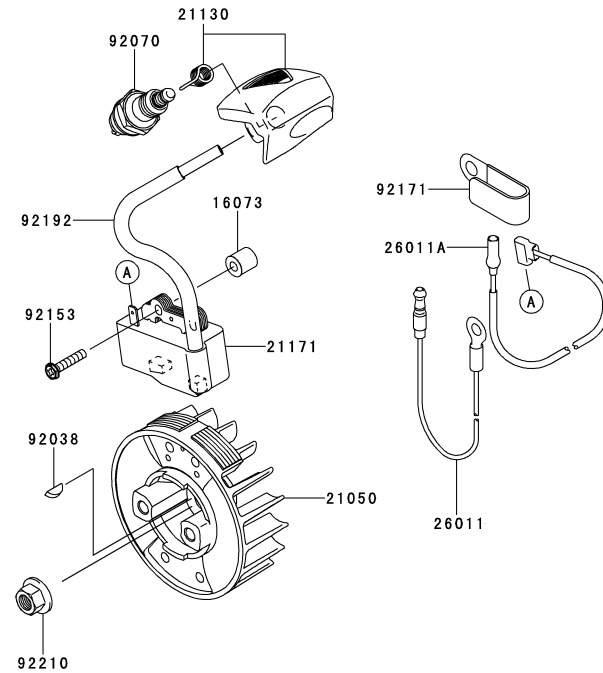

TJ027E-HF70

ELECTRIC-EQUIPMENT

REF NO	PART NO	DESCRIPTION	QTY	NOTES
16073	TJ27070	INSULATOR	2	
21050	TJ27071	FLYWHEEL	1	
21130	TJ27072	CAP-SPARK PLUG	1	
21171	TJ27073	COIL-ASSY-IGNITION	1	
26011	TD18089	WIRE-LEAD L=100	1	
26011A	TJ27074	WIRE-LEAD, L=230	1	
92038	TJ27075	KEY	1	
92070	BPMR7A	SPARK PLUG-NGK	1	
92153	TJ27076	BOLT, 4X20	2	
92171	TJ35020	CLAMP	1	
92192	TJ27023	TUBE	1	
92210	TJ27092	NUT, 8MM	1