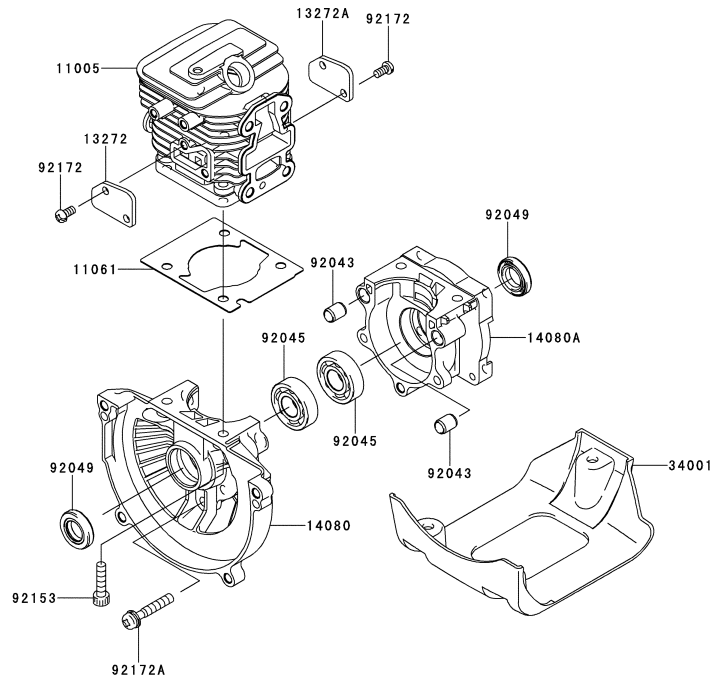

AHT2750V

CONTROL-EQUIPMENT

REF NO	PART NO	DESCRIPTION	QTY	NOTES
54012	TH23020	CABLE-THROTTLE	1	

TJ027E-HF70

COOLING EQUIPMENT

REF NO	PART NO	DESCRIPTION	QTY	NOTES
233	233AA0516	SCREW-PAN-WP+- 5X16	4	
39156	TJ27014	PAD	1	
39156A	TJ27068	PAD	1	
49089	TJ27015	SHROUD-ENGINE	1	
59066	TJ27069	HOUSING-FAN	1	
92172	TJ27017	SCREW 4X10	2	

AHT2750V

CYLINDER/CRANKCASE

REF NO	PART NO	DESCRIPTION	QTY	NOTES
11005	TJ27050	CYLINDER-ENGINE	1	
11061	TJ27051	GASKET,CYLINDER	1	
13272	TJ27052	PLATE	1	
13272A	TJ27053	PLATE	1	
14080	TJ27054	CRANKCASE	1	
14080A	TJ27055	CRANKCASE	1	
34001	TJ27056	STAND	1	
92043	TJ27057	PIN	2	
92045	TJ27007	BEARING-BALL 6001C3	2	
92049	TJ27058	SEAL-OIL, 12X22X4.5	2	
92153	TJ27059	BOLT, SOCKET, 5X20	4	
92172	TJ27060	SCREW, 4X8	4	
92172A	TJ27061	SCREW, 5X30	3	

BODY

REF NO	PART NO	DESCRIPTION	QTY	NOTES
15	PW24008	STAND	1	
16	B06X20W	BOLT W/WASHERS 6X20	4	
17	PW25017	DRUM-CLUTCH	1	
18	PW24011	BEARING (6201-2RU)	1	
19	PW25019	RING-SNAP #12	1	
20	PW24015A	THROTTLE LEVER ASSY	1	
21	PW24016	WIRE-LEAD	2	
22	PW27507	LOOP HANDLE	1	
23	PW27508	BRACKET, LOOP HANDLE	1	
24	PW27509	SCREW, W/WASHERS, 5X35, BLACK	4	
25	PW27510	NUT 5, BLACK	4	
63	PW27506	LOOP HANDLE ASSY	1	