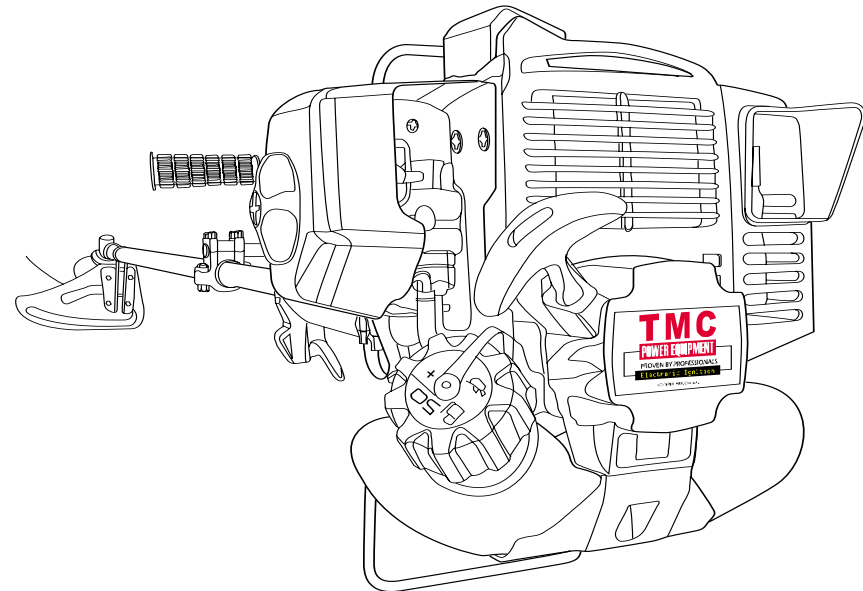

2051 Saturn Street
Monterey Park, CA 91755
323.728.7266
323.728.5304 Fax
<http://www.tmcpower.com>

PARTS CATALOG

KPW2700V LINE TRIMMER/WEEDER

ENGINE REFERENCE:

TJ027E-AF70
CARB TIER III/EPA PHASE 2

REV 070814