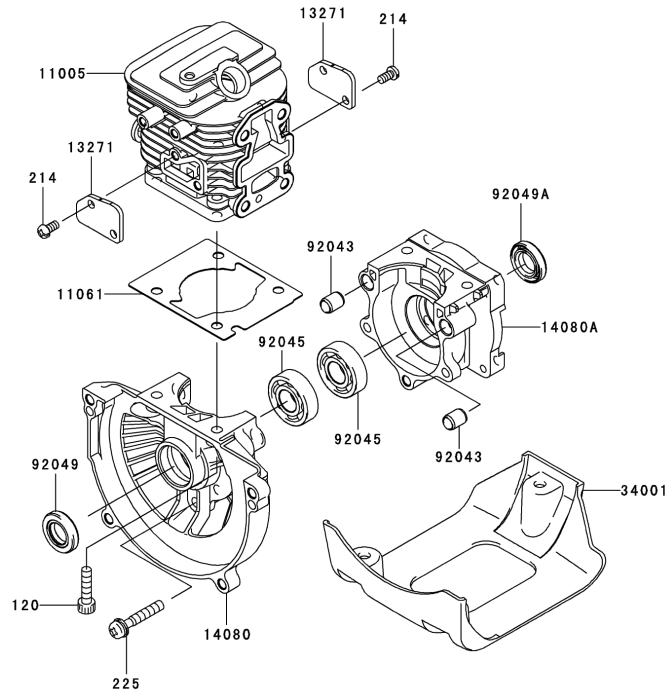

KPW2700V

TJ027E-AF70

CYLINDER/CRANKCASE

REF NO	PART NO	DESCRIPTION	QTY	NOTES
11005	TJ27001	CYLINDER-ENGINE	1	
11061	TJ27002	GASKET-CYLINDER	1	
120	120CB0520	BOLT-SOCKET 5X20	4	
13271	TJ27003	PLATE	2	
14080	TJ27004	CRANKCASE	1	
14080A	TJ27005	CRANKCASE	1	
214	214AA0408	SCREW-PAN+- 4X8	4	
225	225AA0530	SCREW-PAN-WSP-CROS 5X30	3	
34001	TJ27006	STAND	1	
92043	TF22006	PIN	2	
92045	TJ27007	BEARING-BALL 6001C3	2	
92049	TJ27008	SEAL-OIL ISCD 12X22X4.5	1	
92049A	TJ27009	SEAL-OIL ISCD 12X22X4.5F	1