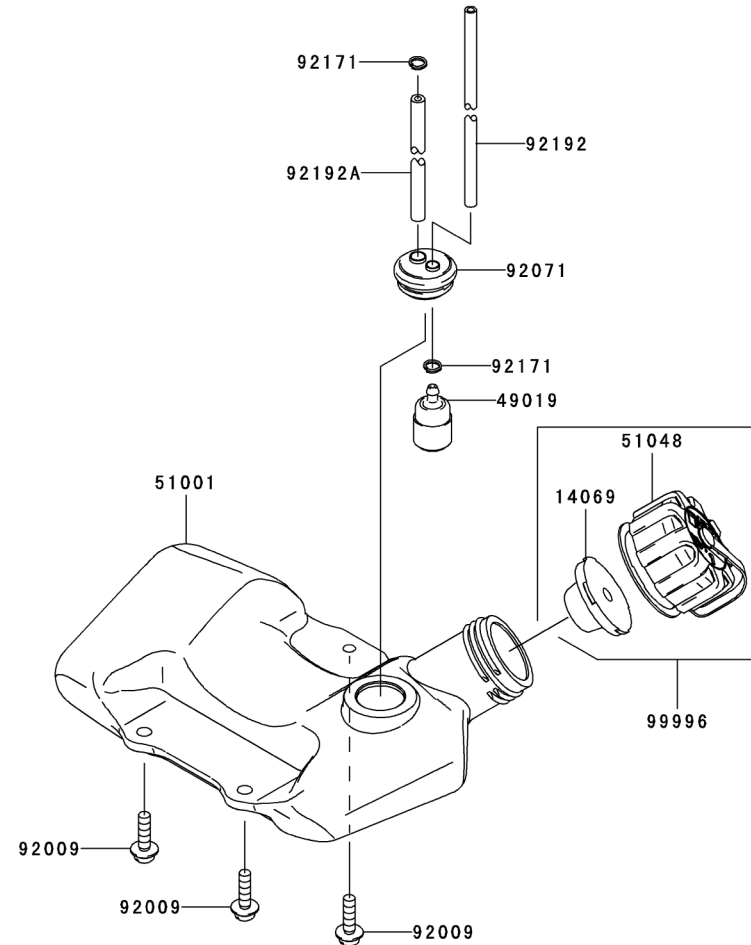

KPW2700V

TJ027E-AF70

FUEL TANK/FUEL VALVE

REF NO	PART NO	DESCRIPTION	QTY	NOTES
14069	TH34065	BREATHER	1	
49019	TJ27043	FILTER-FUEL	1	
51001	TJ27039	TANK-COMP-FUEL	1	
51048	TH34064	CAP ASSY-TANK	1	
92009	TF22042	SCREW 5X20	3	
92071	TG34042	GROMMET-FUEL TANK	1	
92171	TK65043	CLAMP	2	
92192	TJ27040	TUBE 3X5X174	1	
92192A	TJ27041	TUBE 3X6X80	1	
99996	99996-6089	CAP-TANK & BREATHER ASSY	1