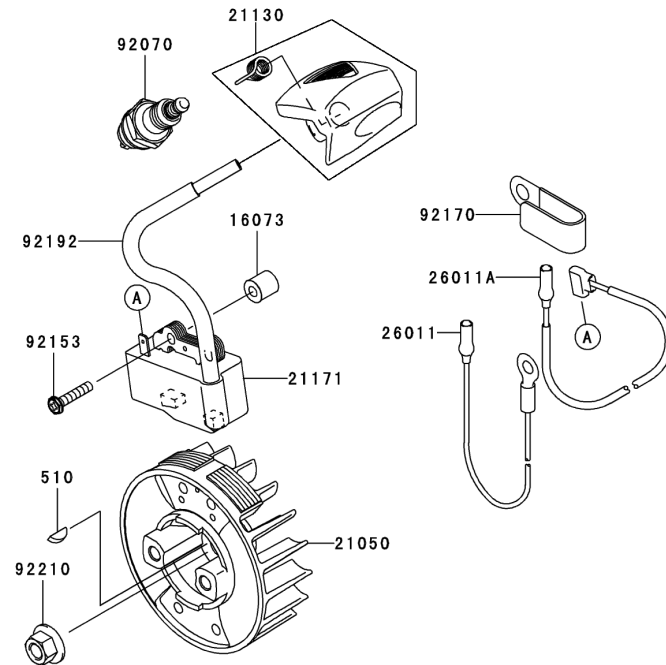

ELECTRICAL EQUIPMENT

REF NO	PART NO	DESCRIPTION	QTY	NOTES
16073	TJ27018	INSULATOR	2	
21050	TJ27019	FLYWHEEL	1	
21130	TJ27020	CAP ASSY-SPARK PLUG	1	
21171	TJ27021	COIL ASSY-IGNITION	1	
26011	TD18089	WIRE-LEAD L=100	1	
26011A	TH23018	WIRE-LEAD L=230	1	
510	KT12025	KEY	1	
92070	BPMR7A	SPARK PLUG-NGK	1	
92153	TJ27022	BOLT 4X20	2	
92170	TG25113	CLAMP	1	
92192	TJ27023	TUBE	1	
92210	TJ27024	NUT M8	1