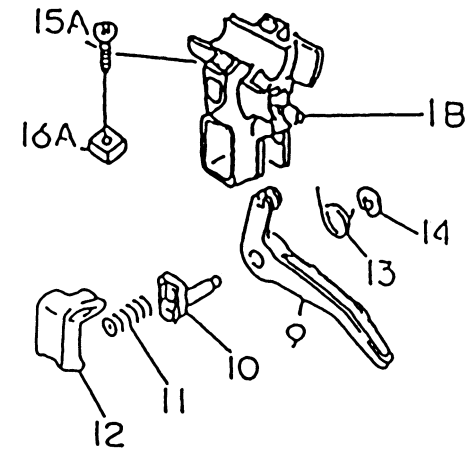

## STARTER

REF NO	PART NO	DESCRIPTION	QTY	NOTES
13165	TJ27042-1	PAWL	2	
13169	TD18080-07	PLATE	1	
32099	TJ27042-2	CASE-RECOIL STARTER	1	
46075	TJ27042-3	GRIP-RECOIL STARTER	1	
49060	TJ27042-4	CAM	1	
49080	TJ27042-5	PULLEY-STARTING	1	
49088	TJ27042	STARTER-RECOIL	1	
59101	TJ27042-6	REEL-RECOIL STARTER	1	
59106	TJ27042-7	ROPE 3X700	1	
92033	TD18084	RING-SNAP	2	
92081	TD18080-04	SPRING-RECOIL	1	
92081A	TD18083	SPRING-RETURN	2	
92145	TJ27042-8	SPRING-RECOIL	1	
92172	TH23058	SCREW 4X10	4	
92172A	TJ27042-9	SCREW	1	

## THROTTLE LEVER

REF NO	PART NO	DESCRIPTION	QTY	NOTES
	PW24015A	THROTTLE LEVER ASSY	1	
01A	PW24015-01A	BODY-UPPER	1	
01B	PW24015-01B	BODY-LOWER	1	
02	PW24015-02	SWITCH	1	
03	PW24015-03	COVER	1	
04	PW24015-04	SPRING	1	
05	PW24015-05	SCREW 3X8	1	
06	PW24015-06	PLATE-GROUND R	1	
07	PW24015-07	PLATE-GROUND L	1	
08	PW24015-05	SCREW 3X8	2	
09	PW24015-09	LEVER	1	
10	PW24015-10	SHAFT	1	
11	PW24015-11	SPRING	1	
12	PW24015-12	STOPPER	1	
13	PW24015-13	SPRING-RETURN	1	
14	PW24015-14	E-RING	1	
15A	214B0520	SCREW 5X20	2	
16A	311B0500	NUT 5MM	2	