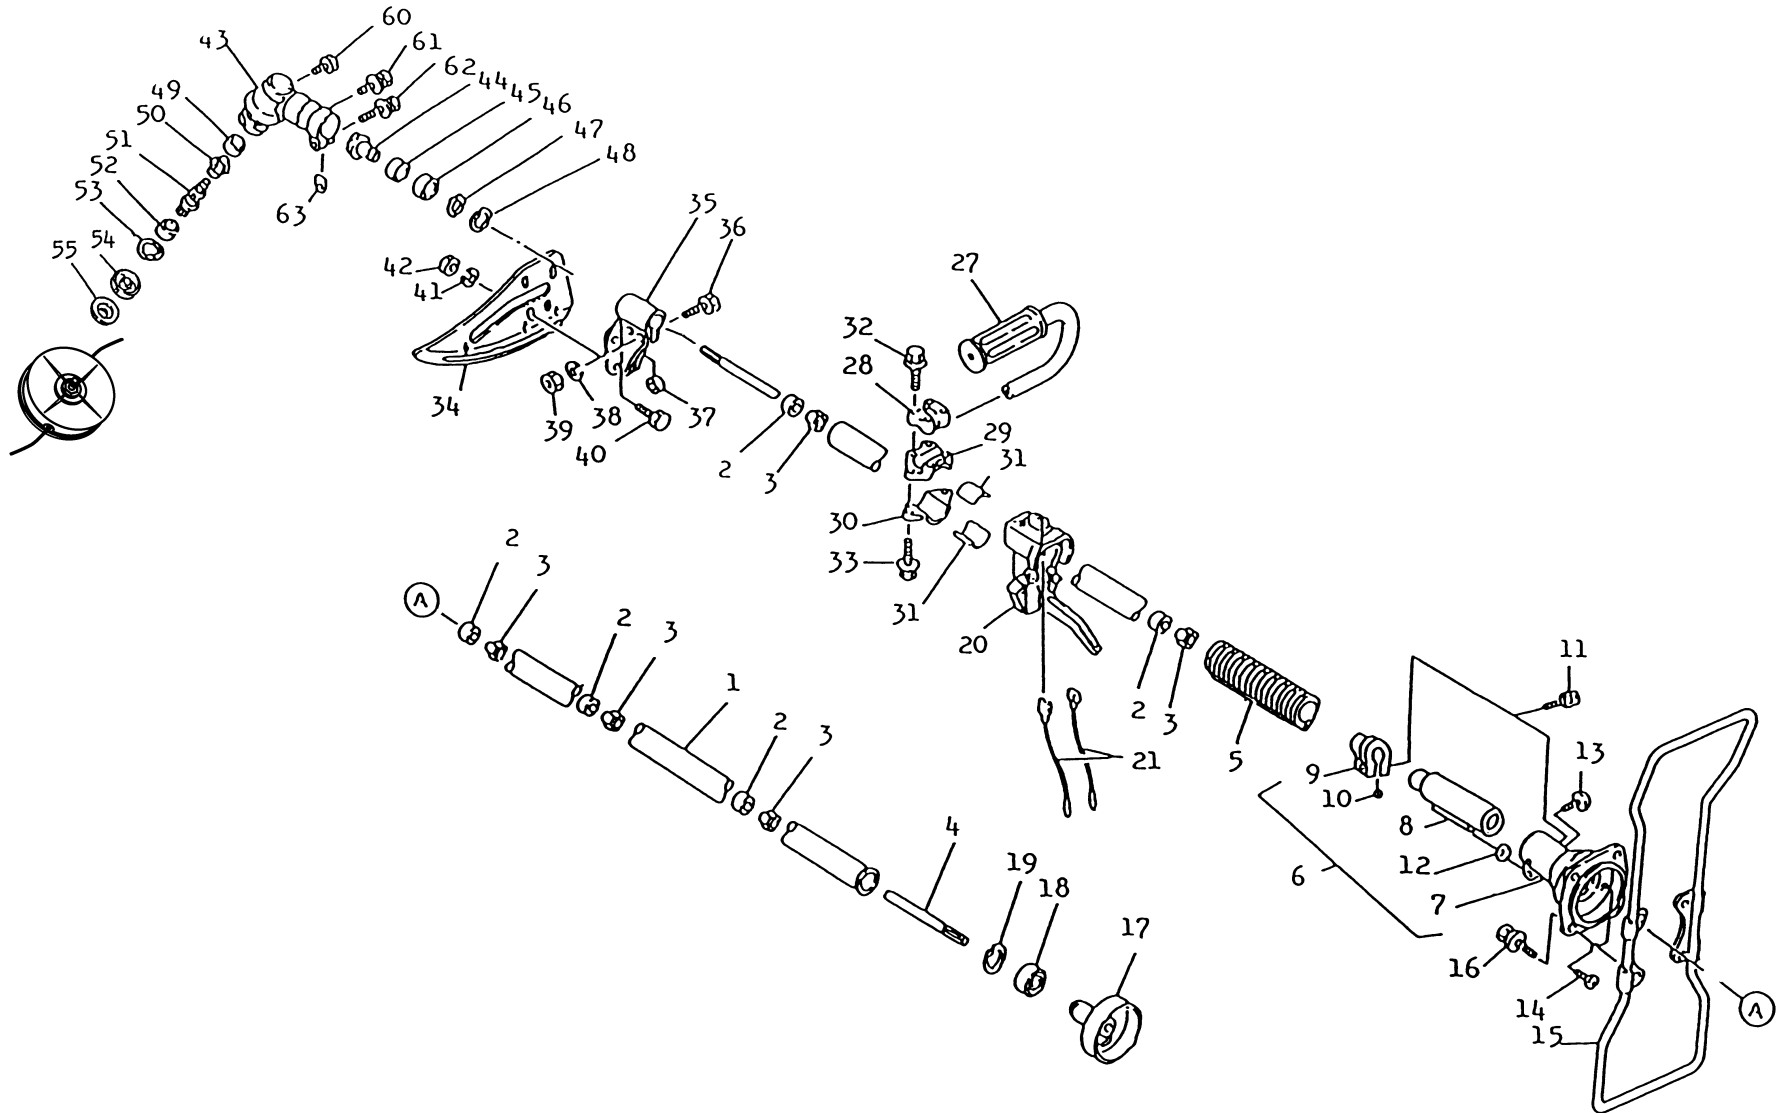

KPW2700V

TJ027E-AF70

BODY

KPW2700V

TJ027E-AF70

BODY

REF NO	PART NO	DESCRIPTION	QTY	NOTES
01	PW25001A	HOUSING-DRIVE W/CUSHION	1	
02	PW24002	METAL-DRIVE	5	
03	PW24003	CUSHION-DRIVE	5	
04	PW25004	SHAFT-DRIVE	1	
05	PW24005A	GRIP-DRIVE HOUSING	1	
06	PW25006	CLUTCH CASE ASSY	1	
07	PW25007	CASE-CLUTCH	1	
08	PW25008	INNER CASE W/CUSHION	1	
09	PW25009	HOLDER-CASE CLUTCH	1	
10	PW25010	COLLAR-SMALL	1	
11	B05X30W	BOLT W/WASHERS 5X30	1	
12	PW25012	COLLAR-LARGE	1	
13	PW25013	SCREW-BINDING 5X10	1	
14	223B0510	SCREW 5X10	1	
15	PW24008	STAND	1	
16	B06X20W	BOLT W/WASHERS 6X20	4	
17	PW25017	DRUM-CLUTCH	1	
18	PW24011	BEARING (6201-2RU)	1	
19	PW25019	RING-SNAP #12	1	
20	PW24015A	THROTTLE LEVER ASSY	1	
21	PW24016	WIRE-LEAD	2	
27	PW23022	U HANDLE W/GRIP	1	
28	PW23023	STAY A	1	
29	PW23024	STAY B	1	
30	PW23025	STAY C	1	
31	PW24025	SPACER	1	
32	B05X25W	BOLT W/WASHERS 5X25	4	
33	187B0625	BOLT 6X25	2	

BODY

REF NO	PART NO	DESCRIPTION	QTY	NOTES
34	PW23062-02	COVER-GUARD	1	
34-42	PW23062	SAFETY GUARD ASSY	1	
35	PW23062-01	HOLDER-GUARD	1	
36	B06X25	BOLT 6X25	2	
37	PW23062-04	COLLAR-GUARD	2	
38	SW006	WASHER-SPRING 6MM	2	
39	HN006	NUT 6MM	2	
40	B06X12	BOLT 6X12	4	
41	SW006	WASHER-SPRING 6MM	4	
42	HN006	NUT 6MM	4	
43	PW25043	CASE-GEAR	1	
43-53	PW25042	GEAR CASE ASSY	1	
44	PW24039	PINION	1	
45	PW24040	BEARING (6900)	1	
46	PW25046	BEARING (6900Z)	1	
47	PW24043	RING-SNAP #10	1	
48	PW25048	RING-SNAP #22	1	
49	PW24044	BEARING (608)	1	
50	PW24045	GEAR	1	
51	PW25051	SHAFT	1	
52	PW25052	BEARING (6001DU)	1	
53	P35008	RING-SNAP #28	1	
54	PW25054	FIXER-BLADE UPPER	1	
55	PW25055	FIXER-BLADE LOWER	1	
60	PW25060	BOLT 8X8	1	
61	S05X10W	SCREW W/WASHER 5X10	1	
62	187B0630	BOLT 6X30	1	
63	PW25063	WASHER	1