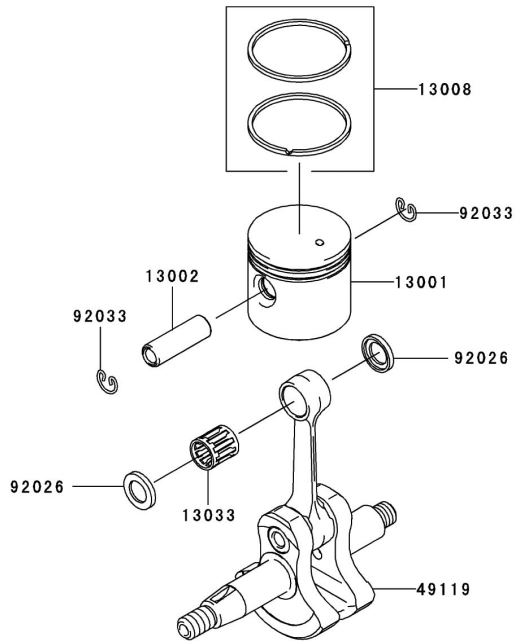

KPW2700V

TJ027E-AF70

PISTON/CRANKSHAFT

REF NO	PART NO	DESCRIPTION	QTY	NOTES
13001	TJ27010	PISTON-ENGINE	1	
13002	KT12020	PIN-PISTON	1	
13008	TG28004	PISTON RING SET	1	
13033	TJ27011	BEARING-SMALL END	1	
49119	TJ27012	CRANKSHAFT ASSY	1	
92026	TJ27013	SPACER	2	
92033	TH23056	RING-SNAP	2