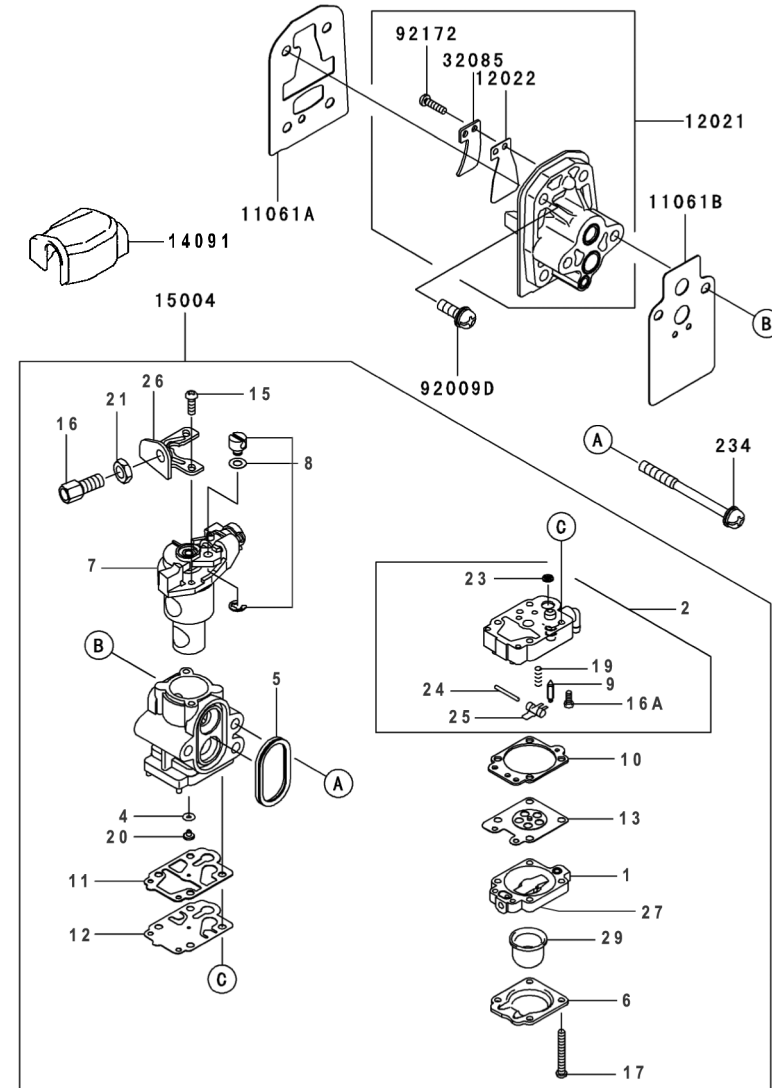

## AIR FILTER/MUFFLER

REF NO	PART NO	DESCRIPTION	QTY	NOTES
11013	TJ27031	ELEMENT-AIR FILTER	1	
11038	TJ27032	CASE ASSY-AIR FILTER	1	
11061	TJ27033	GASKET-MUFFLER	1	
11065	TJ27034	CAP	1	
120	120CB0516	BOLT-SOCKET 5X16	2	
13168	TJ27032-1	LEVER	1	
16126	TJ27032-2	VALVE	1	
18020	TJ27035	BAFFLE	1	
18077	TJ27036	ARRESTER-SPARK	1	
49069	TJ27037	MUFFLER ASSY	1	
92009	TH23031-03	SCREW 3X10	1	
92009A	TH23042	SCREW	1	
92153	TJ27038	BOLT	1	

## CARBURETOR

REF NO	PART NO	DESCRIPTION	QTY	NOTES
001	TF22C01	BODY ASSY-AIR PURGE	1	
002	TJ27C02V	BODY ASSY-PUMP	1	
004	TEX54DC04XA	O-RING	1	
005	TH26C05Z	O-RING	1	
006	TF22C05	COVER-PRIMER PUMP	1	
007	TJ27C07V	VALVE ASSY-THROTTLE	1	
008	TF22C07	SWIVEL ASSY	1	
009	TF22C08	VALVE-INLET NEEDLE	1	
010	TF22C10	GASKET-METERING DIAPHRAGM	1	
011	TEX54C11XA	GASKET-PUMP	1	
012	TF22C13	DIAPHRAGM-PUMP	1	
013	TJ27C13V	DIAPHRAGM ASSY-METERING	1	
015	TF22C19	SCREW-COLLAR THROTTLE	2	
016	TH26C16Z	SCREW-CABLE ADJUST	1	
016A	TF22C20	SCREW-METERING LEVER PIN	1	
017	TF22C18	SCREW-COVER	4	
019	TF22C21	SPRING-METERING LEVER	1	
020	TJ27C20V	JET (#37)	1	
021	TEX54C21XA	NUT-CABLE ADJUST	1	
023	TF22C23	SCREEN-FUEL INLET	1	
024	TF22C24	PIN-METERING LEVER	1	
025	TF22C26	LEVER-METERING	1	
026	TF22C27	BRACKET-CABLE	1	
027	TF22C28	VALVE-CHECK	1	
029	TF22C29	PRIMER-BULB	1	
11061A	TJ27025	GASKET-CYLINDER-INSULATOR	1	
11061B	TJ27026	GASKET-CARBURETOR-INSULATOR	1	
12021	TJ27027	VALVE ASSY-REED	1	
12022	TJ27028	VALVE-REED	1	
14091	THCVR	DUST COVER	1	
15004	TJ27C00-V	CARBURETOR ASSY	1	
234	234AA0560	SCREW-PAN-WSP +- 5X60	2	
32085	TJ27029	STOPPER	1	
92009D	TJ27030	SCREW 5X16	4	
92172	TK65032	SCREW-3X12	1	
CRK	TJ27V-CRK	CRK	1	
GDK	TJ27V-GDK	GASKET/DIAPHRAGM KIT	1	

## CONTROL EQUIPMENT

REF NO	PART NO	DESCRIPTION	QTY	NOTES
54012	TH23020	CABLE-THROTTLE	1	