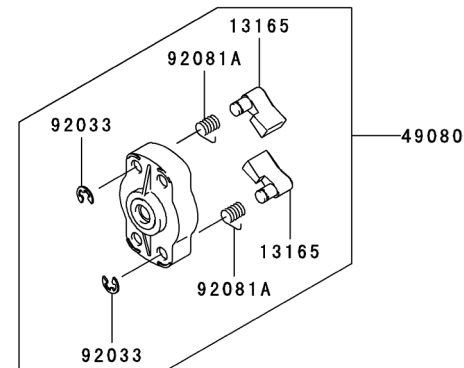

KPW2700V

TJ027E-AF70

STARTER

REF NO	PART NO	DESCRIPTION	QTY	NOTES
13165	TJ27042-1	PAWL	2	
13169	TD18080-07	PLATE	1	
32099	TJ27042-2	CASE-RECOIL STARTER	1	
46075	TJ27042-3	GRIP-RECOIL STARTER	1	
49060	TJ27042-4	CAM	1	
49080	TJ27042-5	PULLEY-STARTING	1	
49088	TJ27042	STARTER-RECOIL	1	
59101	TJ27042-6	REEL-RECOIL STARTER	1	
59106	TJ27042-7	ROPE 3X700	1	
92033	TD18084	RING-SNAP	2	
92081	TD18080-04	SPRING-RECOIL	1	
92081A	TD18083	SPRING-RETURN	2	
92145	TJ27042-8	SPRING-RECOIL	1	
92172	TH23058	SCREW 4X10	4	
92172A	TJ27042-9	SCREW	1