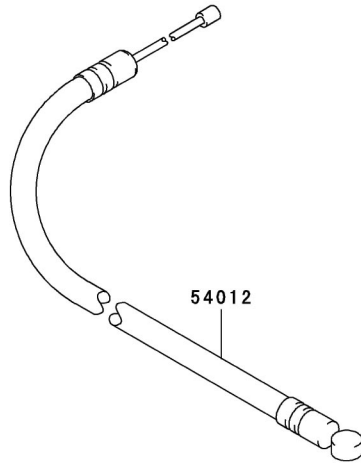

KPW2700V

CONTROL EQUIPMENT

REF NO	PART NO	DESCRIPTION	QTY	NOTES
54012	TH23020	CABLE-THROTTLE	1