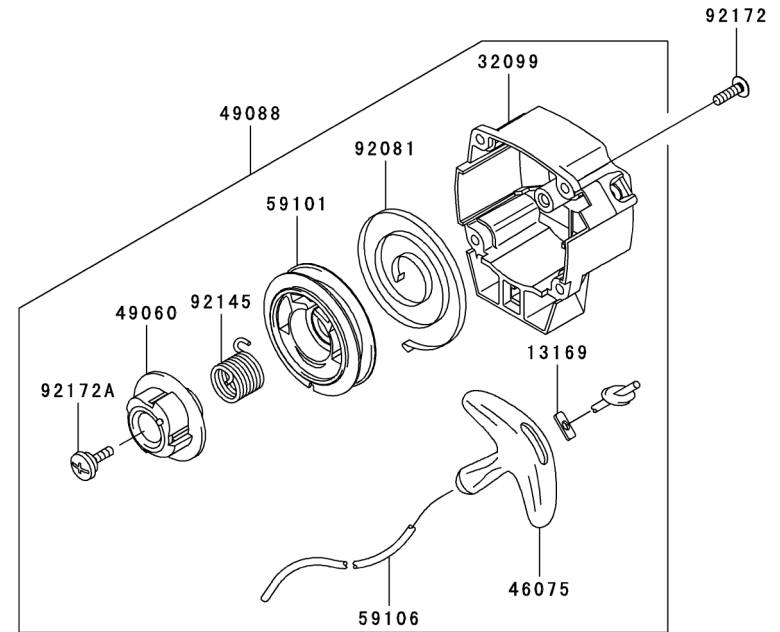

KPW2700V

TJ027E-AF70

STARTER

REF NO	PART NO	DESCRIPTION	QTY	NOTES
13165	TJ27042-1	PAWL	2	
13169	TD18080-07	PLATE	1	
32099	TJ27042-2	CASE-RECOIL STARTER	1	
46075	TJ27042-3	GRIP-RECOIL STARTER	1	
49060	TJ27042-4	CAM	1	
49080	TJ27042-5	PULLEY-STARTING	1	
49088	TJ27042	STARTER-RECOIL	1	
59101	TJ27042-6	REEL-RECOIL STARTER	1	
59106	TJ27042-7	ROPE 3X700	1	
92033	TD18084	RING-SNAP	2	
92081	TD18080-04	SPRING-RECOIL	1	
92081A	TD18083	SPRING-RETURN	2	
92145	TJ27042-8	SPRING-RECOIL	1	
92172	TH23058	SCREW 4X10	4	
92172A	TJ27042-9	SCREW	1