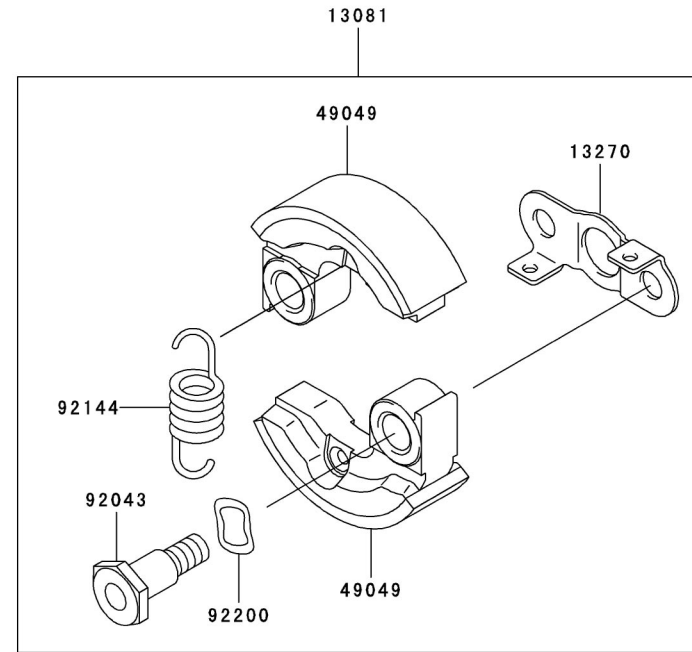

PTO EQUIPMENT

REF NO	PART NO	DESCRIPTION	QTY	NOTES
13081	TH23052	CLUTCH ASSY	1	
13270	TG25129X	PLATE	1	
49049	TG25047X	SHOE-CLUTCH	2	
92043	TH26020	PIN-CLUTCH	2	
92144	TD18058	SPRING-CLUTCH	1	
92200	TH23053	WASHER	2