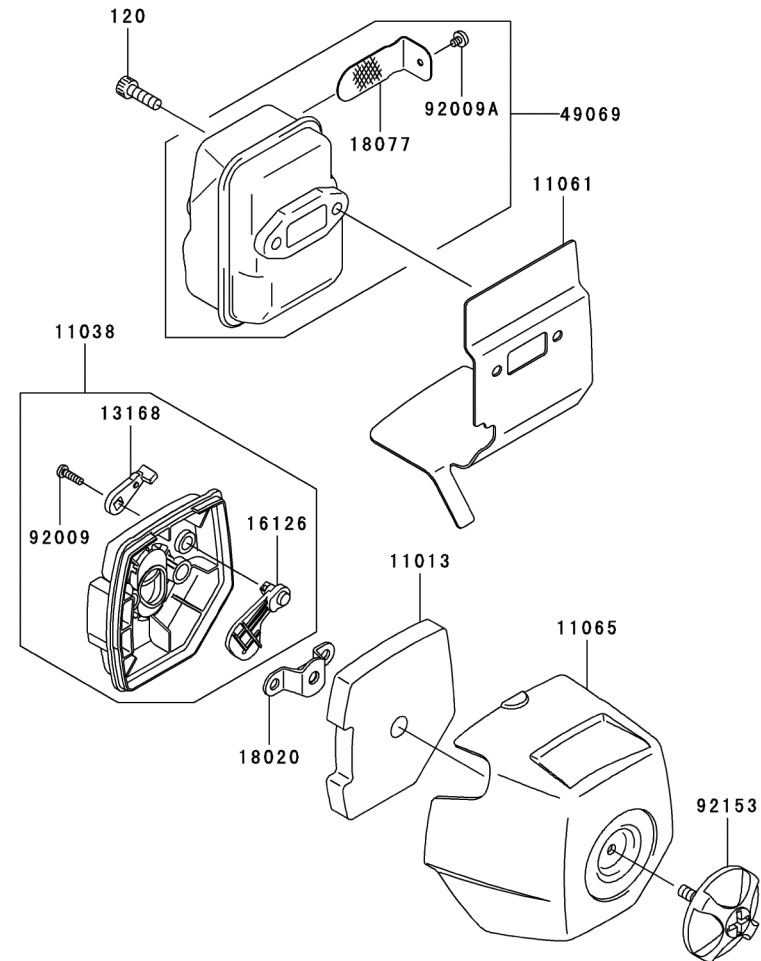

KPW2700V

TJ027E-AF70

AIR FILTER/MUFFLER

REF NO	PART NO	DESCRIPTION	QTY	NOTES
11013	TJ27031	ELEMENT-AIR FILTER	1	
11038	TJ27032	CASE ASSY-AIR FILTER	1	
11061	TJ27033	GASKET-MUFFLER	1	
11065	TJ27034	CAP	1	
120	120CB0516	BOLT-SOCKET 5X16	2	
13168	TJ27032-1	LEVER	1	
16126	TJ27032-2	VALVE	1	
18020	TJ27035	BAFFLE	1	
18077	TJ27036	ARRESTER-SPARK	1	
49069	TJ27037	MUFFLER ASSY	1	
92009	TH23031-03	SCREW 3X10	1	
92009A	TH23042	SCREW	1	
92153	TJ27038	BOLT	1