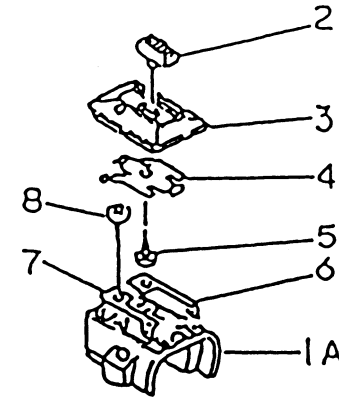

KPW2700V

TJ027E-AF70

THROTTLE LEVER

REF NO	PART NO	DESCRIPTION	QTY	NOTES
	PW24015A	THROTTLE LEVER ASSY	1	
01A	PW24015-01A	BODY-UPPER	1	
01B	PW24015-01B	BODY-LOWER	1	
02	PW24015-02	SWITCH	1	
03	PW24015-03	COVER	1	
04	PW24015-04	SPRING	1	
05	PW24015-05	SCREW 3X8	1	
06	PW24015-06	PLATE-GROUND R	1	
07	PW24015-07	PLATE-GROUND L	1	
08	PW24015-05	SCREW 3X8	2	
09	PW24015-09	LEVER	1	
10	PW24015-10	SHAFT	1	
11	PW24015-11	SPRING	1	
12	PW24015-12	STOPPER	1	
13	PW24015-13	SPRING-RETURN	1	
14	PW24015-14	E-RING	1	
15A	214B0520	SCREW 5X20	2	
16A	311B0500	NUT 5MM	2