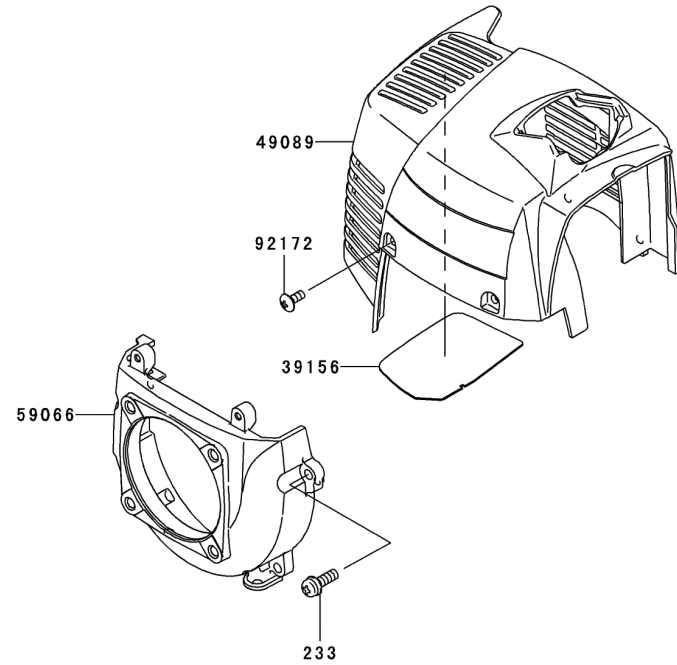

TJ027E-AF70

COOLING EQUIPMENT

REF NO	PART NO	DESCRIPTION	QTY	NOTES
233	233AA0516	SCREW-PAN-WP+- 5X16	4	
39156	TJ27014	PAD	1	
49089	TJ27015	SHROUD-ENGINE	1	
59066	TJ27016	HOUSING-FAN	1	
92172	TJ27017	SCREW 4X10	2