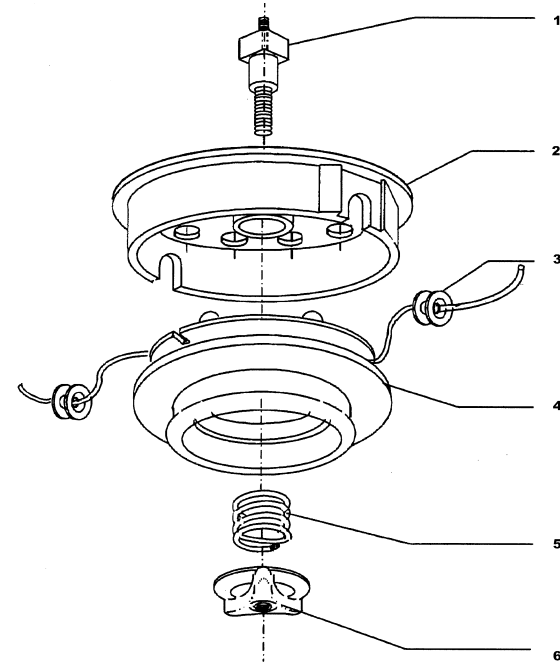

REF NO	PART NO	DESCRIPTION	QTY
01	PW27501	DRIVE HOUSING ASSY (W/ BUSHINGS)	1
04	PW27505	DRIVE SHAFT 1540	1
05	PW24005A	GRIP-DRIVE HOUSING	1
06	PW25006	CLUTCH CASE ASSY	1
07	PW25007	CASE-CLUTCH	1
08	PW25008	INNER CASE W/CUSHION	1
09	PW25009	HOLDER-CASE CLUTCH	1
10	PW25010	COLLAR-SMALL	1
11	B05X30W	BOLT W/WASHERS 5X30	2
12	PW25012	COLLAR-LARGE	1
13	AH26040	SCREW-TAPPING 5X14	1
14	S05X10	SCREW 5X10	2
15	PW24008	STAND	1
16	B06X20W	BOLT W/WASHERS 6X20	4
17	PW25017	DRUM-CLUTCH	1
18	PW24011	BEARING (6201-2RU)	1
19	PW25019	RING-SNAP #12	1
20	PW24015A	THROTTLE LEVER ASSY	1
21	PW24016	WIRE-LEAD	2
22	PW27507	LOOP HANDLE	1
23	PW27508	BRACKET, LOOP HANDLE	1
24	PW27509	SCREW, W/WASHERS, 5X35, BLACK	4
25	PW27510	NUT 5, BLACK	4
26	PW23062-02	COVER-GUARD	1
27	PW23062-01	HOLDER-GUARD	1
28	B06X20	BOLT 6X20	2
29	PW23062-04	COLLAR-GUARD	2
30	SW006	WASHER-SPRING 6MM	2
31	HN006	NUT 6MM	2
32	B06X12	BOLT 6X12	4

TJ027E-GF70 -HF70

BODY

REF NO	PART NO	DESCRIPTION	QTY
33	SW006	WASHER-SPRING 6MM	4
34	HN006	NUT 6MM	4
35	PW27512	GEAR CASE (CASE ONLY)	1
36	PW27513	PINION	1
37	PW27514	BEARING, BALL, 609	1
38	PW27515	BEARING, BALL, 609Z	1
39	PW27516	SNAP RING 9	1
40	PW27517	SNAP RING 24	1
41	PW27518	GRASS COVER	1
42	S04X8W	SCREW, W/WASHER, 4X8	3
43	PW27519	BEARING, BALL, 627	1
44	PW27520	GEAR	1
45	PW27521	CUTTER SHAFT	1
46	PW25052	BEARING (6001DU)	1
47	P35008	RING-SNAP #28	1
48	PW27522	FIXER, BLADE, UPPER	1
49	PW27523	FIXER, BLADE, LOWER	1
50	PW27524	NUT COVER	1
51	PW27525	CUTTER BOLT	1
52	B06X8	BOLT, 6X8	1
52A	PW27526	GREASE FITTING M6X1.0	1
53	B05X10W	BOLT, W/WASHERS, 5x10	1
54	B06X25W	BOLT W/WASHERS 6X25	1
61	PW27511	GEAR CASE ASSY	1
62	PW23062	SAFETY GUARD ASSY	1
63	PW27506	LOOP HANDLE ASSY	1

TJ027E-GF70 -HF70

CUTTING HEAD (MANUAL)

REF NO	PART NO	DESCRIPTION	QTY
	UN-10	MANUAL HEAD-UNIVERSAL	1
01	UN10-B1	BOLT 8X1.25 MLH	1
02	UN10-2	HOUSING	1
03	UN10-3A	EYELET	2
04	UN10-4	SPOOL	1
05	UN10-5	SPRING	1
06	UN10-6	KNOB-LH	1