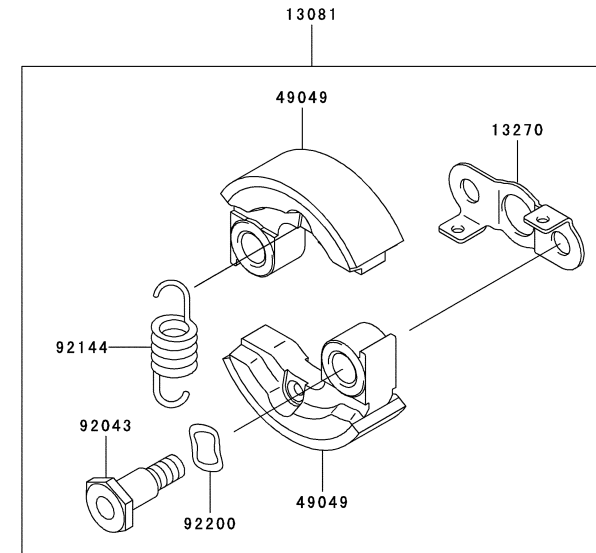

KPW2750V

TJ027E-GF70
-HF70

PISTON/CRANKSHAFT

REF NO	PART NO	DESCRIPTION	GF70	HF70
13001	TJ27062	PISTON-ENGINE	1	1
13002	TJ27063	PIN-PISTON	1	1
13008	TJ27064	RING-SET-PISTON	1	1
13033	TJ27011	BEARING-SMALL END	1	1
49119	TJ27065	CRANKSHAFT-ASSY	1	1
92026	TJ27066	SPACER	2	2
92033	TJ27067	RING-SNAP	2	2

KPW2750V

TJ027E-GF70
-HF70

PTO EQUIPMENT

REF NO	PART NO	DESCRIPTION	GF70	HF70
13081	TH23052	CLUTCH ASSY	1	*
13081H	TJ27091	CLUTCH ASSY	*	1
13270	TG25129X	PLATE	1	*
49049	TG25047X	SHOE-CLUTCH	2	*
49049H	TJ27091-1	SHOE-CLUTCH	*	2
92043	TH26020	PIN-CLUTCH	2	*
92043H	TJ27091-2	PIN	*	2
92144	TD18058	SPRING-CLUTCH	1	*
92145H	TJ27091-3	SPRING	*	1
92200	TH23053	WASHER	2	*
92200H	TJ27091-4	WASHER,6X16X1	*	2
92200A	TJ27091-5	WASHER	*	2