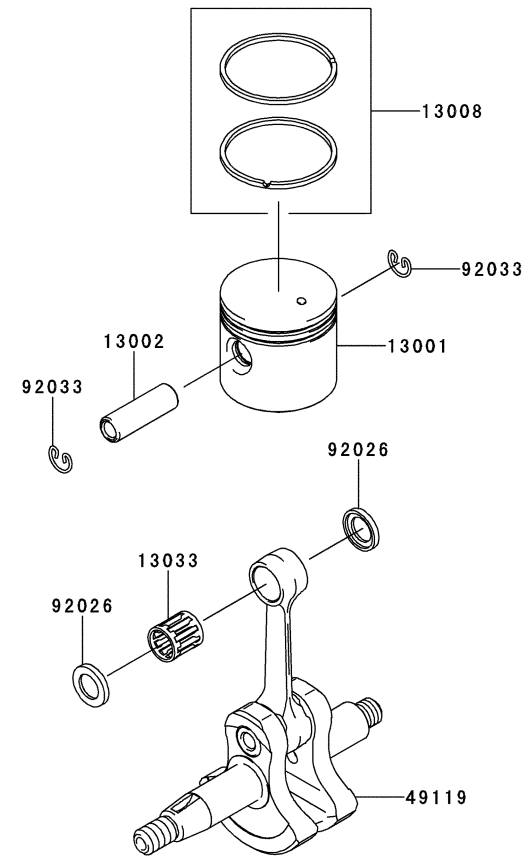

KPW2750V

TJ027E-GF70
-HF70

PISTON/CRANKSHAFT

REF NO	PART NO	DESCRIPTION	GF70	HF70
13001	TJ27062	PISTON-ENGINE	1	1
13002	TJ27063	PIN-PISTON	1	1
13008	TJ27064	RING-SET-PISTON	1	1
13033	TJ27011	BEARING-SMALL END	1	1
49119	TJ27065	CRANKSHAFT-ASSY	1	1
92026	TJ27066	SPACER	2	2
92033	TJ27067	RING-SNAP	2	2