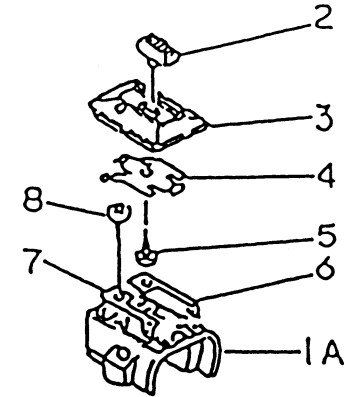

KPW2750V

TJ027E-GF70
-HF70

THROTTLE LEVER

REF NO	PART NO	DESCRIPTION	QTY
	PW24015A	THROTTLE LEVER ASSY	1
01A	PW24015-01A	BODY-UPPER	1
01B	PW24015-01B	BODY-LOWER	1
02	PW24015-02	SWITCH	1
03	PW24015-03	COVER	1
04	PW24015-04	SPRING	1
05	PW24015-05	SCREW 3X8	1
06	PW24015-06	PLATE-GROUND R	1
07	PW24015-07	PLATE-GROUND L	1
08	PW24015-05	SCREW 3X8	2
09	PW24015-09	LEVER	1
10	PW24015-10	SHAFT	1
11	PW24015-11	SPRING	1
12	PW24015-12	STOPPER	1
13	PW24015-13	SPRING-RETURN	1
14	PW24015-14	E-RING	1
15A	214B0520	SCREW 5X20	2
16A	311B0500	NUT 5MM	2