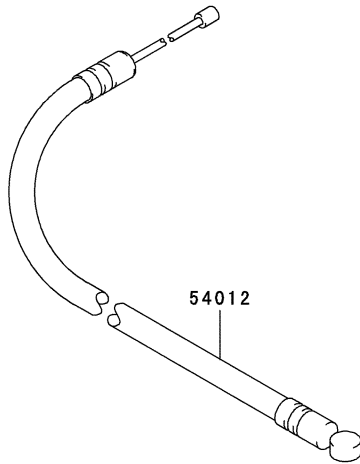

KPW2750V

TJ027E-GF70
-HF70

CARBURETOR

REF NO	PART NO	DESCRIPTION	GF70	HF70
001	TF22C01	BODY ASSY-AIR PURGE	1	1
002	TH26C02Z	BODY ASSY-PUMP	1	1
004	TEX54DC04XA	O-RING	1	1
006	TF22C05	COVER-PRIMER PUMP	1	1
007	TJ35C07V	VALVE ASSY-THROTTLE	1	1
008	TF22C07	SWIVEL ASSY	1	1
009	TF22C08	VALVE-INLET NEEDLE	1	1
010	TF22C10	GASKET-METERING DIAPHRAGM	1	1
011	TEX54C11XA	GASKET-PUMP	1	1
012	TF22C13	DIAPHRAGM-PUMP	1	1
013	TJ27C13V	DIAPHRAGM ASSY-METERING	1	1
014	TJ45C13V	SCREW-IDLE ADJUST	1	1
015	TF22C19	SCREW-COLLAR THROTTLE	2	2
016	TH26C16Z	SCREW-CABLE ADJUST	1	1
016A	TF22C20	SCREW-METERING LEVER PIN	1	1
017	TF22C18	SCREW-COVER	4	4
019	TF22C21	SPRING-METERING LEVER	1	1
020	TJ275C20V	JET-MAIN KIT (.365)	1	1
021	TEX54C21XA	NUT-CABLE ADJUST	1	1
023	TF22C23	SCREEN-FUEL INLET	1	1
024	TF22C24	PIN-METERING LEVER	1	1
025	TF22C26	LEVER-METERING	1	1
026	TF22C27	BRACKET-CABLE	1	1
027	TF22C28	VALVE-CHECK	1	1
029	TF22C29	PRIMER-BULB	1	1
11061A	TJ27025	GASKET-CYLINDER-INSULATOR	1	1
11061A	TJ27025	GASKET-CYLINDER-INSULATOR	1	1
11061B	TJ27026	GASKET-CARBURETOR-INSULATOR	1	1
11061C	TJ27080	GASKET,CARBURETOR/SPACER	1	1
12021	TJ27027	VALVE ASSY-REED	1	1
12022	TJ27028	VALVE-REED	1	1
14091	THCVR	DUST COVER	1	1
15004	TJ275C00-V	CARBURETOR ASSY	1	1
32085	TJ27029	STOPPER	1	1
92009	TG25027-07	SCREW 5X20	4	4
92009E	TH23026	SCREW 5X65	2	2
92026	TJ27081	SPACER	1	1
92172	TK65032	SCREW-3X12	1	1

KPW2750V

TJ027E-GF70
-HF70

CARBURETOR

REF NO	PART NO	DESCRIPTION	GF70	HF70
CRK	TJ27V-CRK	CRK		

KPW2750V

TJ027E-GF70
-HF70

CONTROL-EQUIPMENT

REF NO	PART NO	DESCRIPTION	GF70	HF70
54012	TH23020	CABLE-THROTTLE	1	1