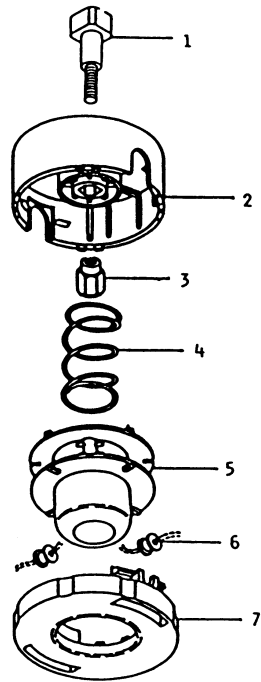

KPW2750V

CUTTING HEAD (AUTOMATIC)

REF NO	PART NO	DESCRIPTION	QTY
	LCT010A	HEAD ASSY-TAP	
01	LCT001B	SHAFTBOLT-LH 8MM	1
02	LCT010A-02	HOUSING-OUTER	1
03	LCT010A-08	NUT	1
04	LCT010-05	SPRING	1
05	LCT010A-04	INNER-BUMP	1
06	LCT003	EYELET	2
07	LCT010A-03	BASE	1