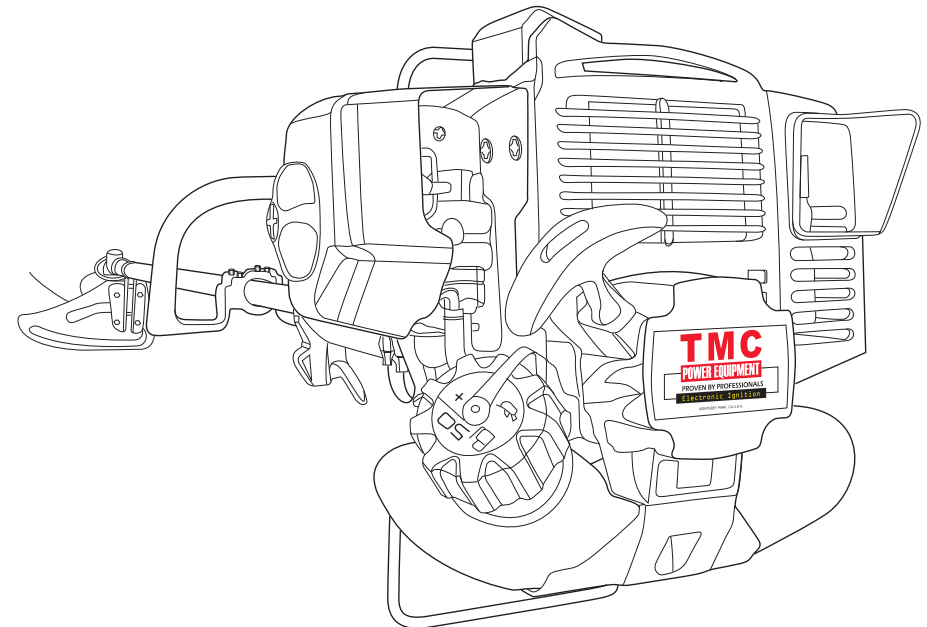

2051 Saturn Street
Monterey Park, CA 91755
323.728.7266
323.728.5304 Fax
<http://www.tmcpower.com>

PARTS CATALOG

KPW2750V LINE TRIMMER/WEEDER

ENGINE REFERENCE:

TJ027E-GF70
TJ027E-HF70
CARB TIER III/EPA PHASE 2