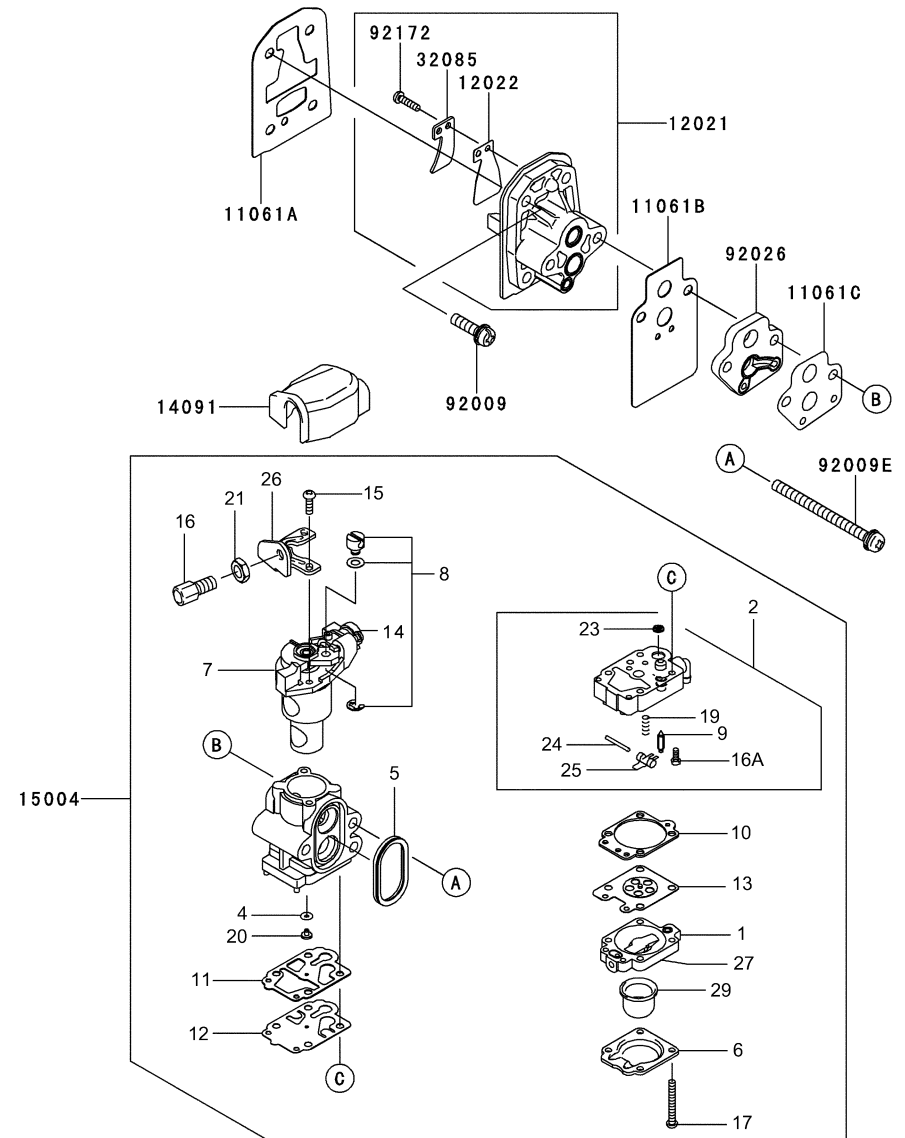

KPW2750V

TJ027E-GF70
-HF70

CARBURETOR

REF NO	PART NO	DESCRIPTION	GF70	HF70
001	TF22C01	BODY ASSY-AIR PURGE	1	1
002	TH26C02Z	BODY ASSY-PUMP	1	1
004	TEX54DC04XA	O-RING	1	1
006	TF22C05	COVER-PRIMER PUMP	1	1
007	TJ35C07V	VALVE ASSY-THROTTLE	1	1
008	TF22C07	SWIVEL ASSY	1	1
009	TF22C08	VALVE-INLET NEEDLE	1	1
010	TF22C10	GASKET-METERING DIAPHRAGM	1	1
011	TEX54C11XA	GASKET-PUMP	1	1
012	TF22C13	DIAPHRAGM-PUMP	1	1
013	TJ27C13V	DIAPHRAGM ASSY-METERING	1	1
014	TJ45C13V	SCREW-IDLE ADJUST	1	1
015	TF22C19	SCREW-COLLAR THROTTLE	2	2
016	TH26C16Z	SCREW-CABLE ADJUST	1	1
016A	TF22C20	SCREW-METERING LEVER PIN	1	1
017	TF22C18	SCREW-COVER	4	4
019	TF22C21	SPRING-METERING LEVER	1	1
020	TJ275C20V	JET-MAIN KIT (.365)	1	1
021	TEX54C21XA	NUT-CABLE ADJUST	1	1
023	TF22C23	SCREEN-FUEL INLET	1	1
024	TF22C24	PIN-METERING LEVER	1	1
025	TF22C26	LEVER-METERING	1	1
026	TF22C27	BRACKET-CABLE	1	1
027	TF22C28	VALVE-CHECK	1	1
029	TF22C29	PRIMER-BULB	1	1
11061A	TJ27025	GASKET-CYLINDER-INSULATOR	1	1
11061A	TJ27025	GASKET-CYLINDER-INSULATOR	1	1
11061B	TJ27026	GASKET-CARBURETOR-INSULATOR	1	1
11061C	TJ27080	GASKET,CARBURETOR/SPACER	1	1
12021	TJ27027	VALVE ASSY-REED	1	1
12022	TJ27028	VALVE-REED	1	1
14091	THCVR	DUST COVER	1	1
15004	TJ275C00-V	CARBURETOR ASSY	1	1
32085	TJ27029	STOPPER	1	1
92009	TG25027-07	SCREW 5X20	4	4
92009E	TH23026	SCREW 5X65	2	2
92026	TJ27081	SPACER	1	1
92172	TK65032	SCREW-3X12	1	1

KPW2750V

TJ027E-GF70
-HF70

CARBURETOR

REF NO	PART NO	DESCRIPTION	GF70	HF70
CRK	TJ27V-CRK	CRK		

KPW2750V

TJ027E-GF70
-HF70

CONTROL-EQUIPMENT

REF NO	PART NO	DESCRIPTION	GF70	HF70
54012	TH23020	CABLE-THROTTLE	1	1