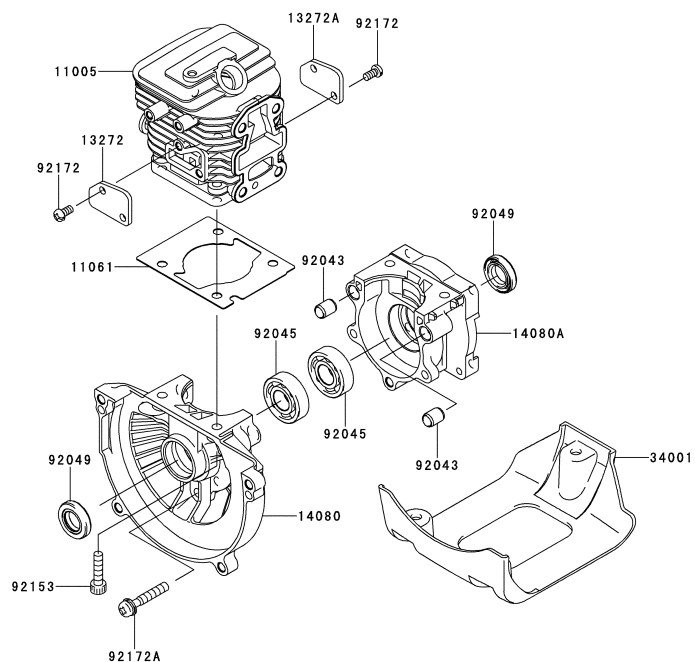

KPW2750V

CYLINDER/CRANKCASE

REF NO	PART NO	DESCRIPTION	GF70	HF70
11005	TJ27050	CYLINDER-ENGINE	1	1
11061	TJ27051	GASKET,CYLINDER	1	1
13272	TJ27052	PLATE	1	1
13272A	TJ27053	PLATE	1	1
14080	TJ27054	CRANKCASE	1	1
14080A	TJ27055	CRANKCASE	1	1
34001	TJ27056	STAND	1	1
92043	TJ27057	PIN	2	2
92045	TJ27007	BEARING-BALL 6001C3	2	2
92049	TJ27058	SEAL-OIL,12X22X4.5	2	2
92153	TJ27059	BOLT,SOCKET,5X20	4	4
92172	TJ27060	SCREW,4X8	4	4
92172A	TJ27061	SCREW,5X30	3	3