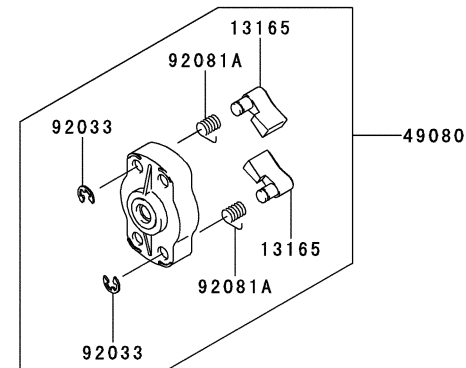

KPW2750V

TJ027E-GF70
-HF70

STARTER

REF NO	PART NO	DESCRIPTION	GF70	HF70
13165	TJ27042-1	PAWL	2	2
13169	TD18080-07	PLATE	1	1
32099	TJ27042-2	CASE-RECOIL STARTER	1	1
46075	TJ35030-2	GRIP-RECOIL STARTER	1	1
46075	TJ27042-3	*USE TJ35030-2*	*	*
49060	TJ27042-4	CAM	1	1
49080	TJ27042-5	PULLEY-STARTING	1	1
49088	TJ27042	STARTER-RECOIL	1	1
59101	TJ27042-6	REEL-RECOIL STARTER	1	1
59106	TJ27042-7	ROPE 3X700	1	1
92033	TD18084	RING-SNAP	2	2
92081	TD18080-04	SPRING-RECOIL	1	1
92081A	TD18083	SPRING-RETURN	2	2
92145	TJ27042-8	SPRING-RECOIL	1	1
92172	TH23058	SCREW 4X10	4	4
92172A	TJ27042-9	SCREW	1	1