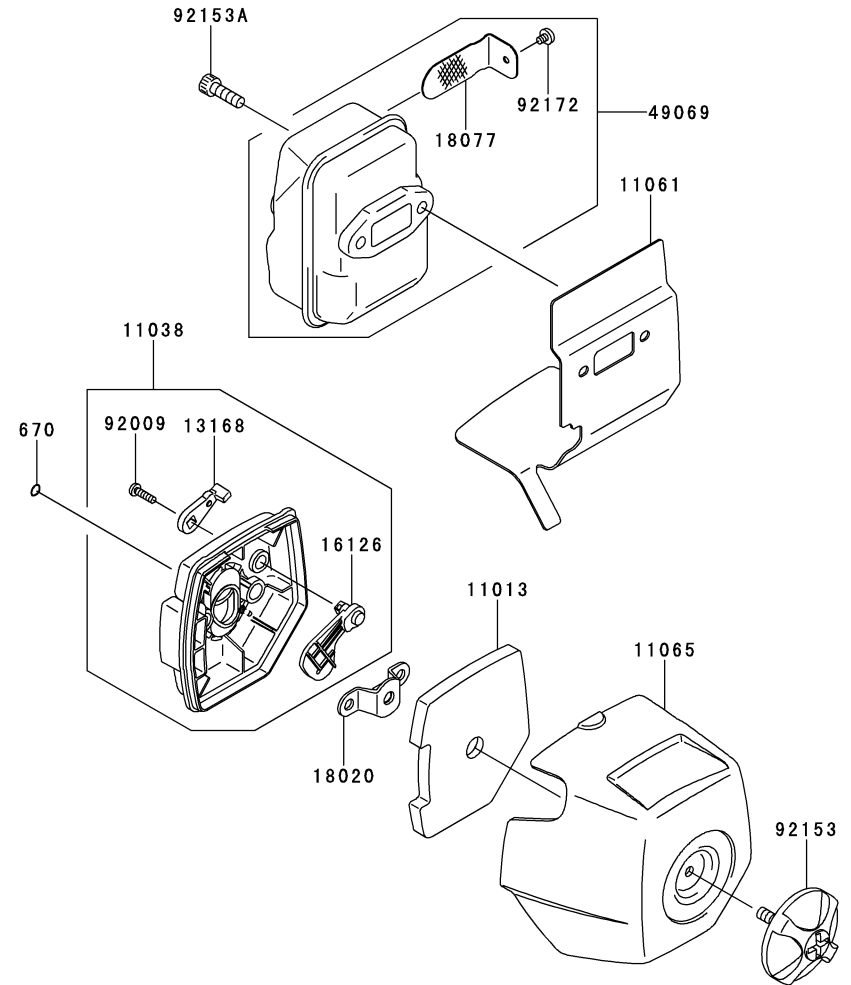

2051 Saturn Street
Monterey Park, CA 91755
323.728.7266
323.728.5304 Fax
<http://www.tmcpower.com>

PARTS CATALOG

KPW2750V LINE TRIMMER/WEEDER

ENGINE REFERENCE:

TJ027E-GF70
TJ027E-HF70
CARB TIER III/EPA PHASE 2

KPW2750V

TJ027E-GF70
-HF70

CARBURETOR

REF NO	PART NO	DESCRIPTION	GF70	HF70
001	TF22C01	BODY ASSY-AIR PURGE	1	1
002	TH26C02Z	BODY ASSY-PUMP	1	1
004	TEX54DC04XA	O-RING	1	1
006	TF22C05	COVER-PRIMER PUMP	1	1
007	TJ35C07V	VALVE ASSY-THROTTLE	1	1
008	TF22C07	SWIVEL ASSY	1	1
009	TF22C08	VALVE-INLET NEEDLE	1	1
010	TF22C10	GASKET-METERING DIAPHRAGM	1	1
011	TEX54C11XA	GASKET-PUMP	1	1
012	TF22C13	DIAPHRAGM-PUMP	1	1
013	TJ27C13V	DIAPHRAGM ASSY-METERING	1	1
014	TJ45C13V	SCREW-IDLE ADJUST	1	1
015	TF22C19	SCREW-COLLAR THROTTLE	2	2
016	TH26C16Z	SCREW-CABLE ADJUST	1	1
016A	TF22C20	SCREW-METERING LEVER PIN	1	1
017	TF22C18	SCREW-COVER	4	4
019	TF22C21	SPRING-METERING LEVER	1	1
020	TJ275C20V	JET-MAIN KIT (.365)	1	1
021	TEX54C21XA	NUT-CABLE ADJUST	1	1
023	TF22C23	SCREEN-FUEL INLET	1	1
024	TF22C24	PIN-METERING LEVER	1	1
025	TF22C26	LEVER-METERING	1	1
026	TF22C27	BRACKET-CABLE	1	1
027	TF22C28	VALVE-CHECK	1	1
029	TF22C29	PRIMER-BULB	1	1
11061A	TJ27025	GASKET-CYLINDER-INSULATOR	1	1
11061A	TJ27025	GASKET-CYLINDER-INSULATOR	1	1
11061B	TJ27026	GASKET-CARBURETOR-INSULATOR	1	1
11061C	TJ27080	GASKET,CARBURETOR/SPACER	1	1
12021	TJ27027	VALVE ASSY-REED	1	1
12022	TJ27028	VALVE-REED	1	1
14091	THCVR	DUST COVER	1	1
15004	TJ275C00-V	CARBURETOR ASSY	1	1
32085	TJ27029	STOPPER	1	1
92009	TG25027-07	SCREW 5X20	4	4
92009E	TH23026	SCREW 5X65	2	2
92026	TJ27081	SPACER	1	1
92172	TK65032	SCREW-3X12	1	1