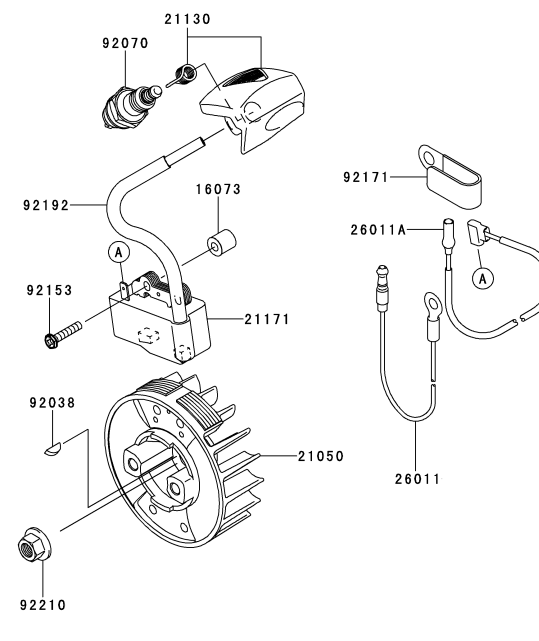

TJ027E-GF70 -HF70

ELECTRIC-EQUIPMENT

REF NO	PART NO	DESCRIPTION	GF70	HF70
16073	TJ27070	INSULATOR	2	2
21050	TJ27071	FLYWHEEL	1	1
21130	TJ27072	CAP-SPARK PLUG	1	1
21171	TJ27073	COIL-ASSY-IGNITION	1	1
26011	TD18089	WIRE-LEAD L=100	1	1
26011A	TJ27074	WIRE-LEAD,L=230	1	1
92038	TJ27075	KEY	1	1
92070	BPMR7A	SPARK PLUG-NGK	1	1
92153	TJ27076	BOLT,4X20	2	2
92171	TJ35020	CLAMP	1	1
92192	TJ27023	TUBE	1	1
92200	TJ27077	WASHER,8.2X17.5X1.5	1	*
92200A	TJ27078	WASHER,SPRING,8MM	1	*
92210	TJ27092	NUT, 8MM	*	1
92210A	TJ27079	NUT,8MM	1	*