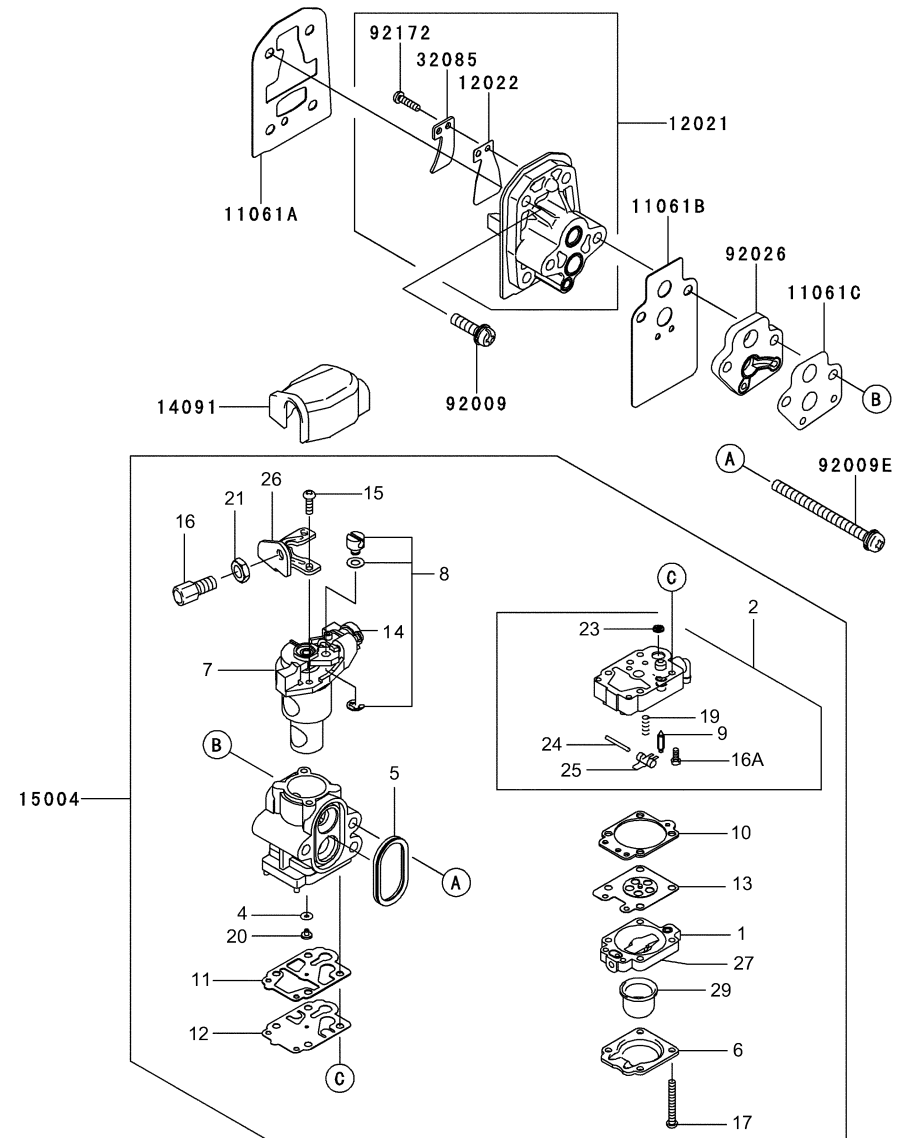

REV 111013

KPW2750V

TJ027E-GF70
-HF70

AIR FILTER/MUFFLER

REF NO	PART NO	DESCRIPTION	GF70	HF70
11013	TJ27031	ELEMENT-AIR FILTER	1	1
11038	TJ27082	CASE-ASSY-AIR FILTER	1	1
11061	TJ27083	GASKET,MUFFLER	1	1
11065	TJ27084	CAP	1	1
13168	TJ27032-1	LEVER	1	1
16126	TJ27032-2	VALVE	1	1
18020	TJ27035	BAFFLE	1	1
18077	TJ27085	ARRESTER-SPARK	1	1
49069	TJ27086	MUFFLER-ASSY	1	1
670	TJ27089	O RING,5MM	1	1
92009	TH23031-03	SCREW 3X10	1	1
92153	TJ27038	BOLT	1	1
92153A	TJ27087	BOLT,SOCKET,5X16	2	2
92172	TJ27088	SCREW	1	1

KPW2750V

TJ027E-GF70
-HF70

CARBURETOR

REF NO	PART NO	DESCRIPTION	GF70	HF70
001	TF22C01	BODY ASSY-AIR PURGE	1	1
002	TH26C02Z	BODY ASSY-PUMP	1	1
004	TEX54DC04XA	O-RING	1	1
006	TF22C05	COVER-PRIMER PUMP	1	1
007	TJ35C07V	VALVE ASSY-THROTTLE	1	1
008	TF22C07	SWIVEL ASSY	1	1
009	TF22C08	VALVE-INLET NEEDLE	1	1
010	TF22C10	GASKET-METERING DIAPHRAGM	1	1
011	TEX54C11XA	GASKET-PUMP	1	1
012	TF22C13	DIAPHRAGM-PUMP	1	1
013	TJ27C13V	DIAPHRAGM ASSY-METERING	1	1
014	TJ45C13V	SCREW-IDLE ADJUST	1	1
015	TF22C19	SCREW-COLLAR THROTTLE	2	2
016	TH26C16Z	SCREW-CABLE ADJUST	1	1
016A	TF22C20	SCREW-METERING LEVER PIN	1	1
017	TF22C18	SCREW-COVER	4	4
019	TF22C21	SPRING-METERING LEVER	1	1
020	TJ275C20V	JET-MAIN KIT (.365)	1	1
021	TEX54C21XA	NUT-CABLE ADJUST	1	1
023	TF22C23	SCREEN-FUEL INLET	1	1
024	TF22C24	PIN-METERING LEVER	1	1
025	TF22C26	LEVER-METERING	1	1
026	TF22C27	BRACKET-CABLE	1	1
027	TF22C28	VALVE-CHECK	1	1
029	TF22C29	PRIMER-BULB	1	1
11061A	TJ27025	GASKET-CYLINDER-INSULATOR	1	1
11061A	TJ27025	GASKET-CYLINDER-INSULATOR	1	1
11061B	TJ27026	GASKET-CARBURETOR-INSULATOR	1	1
11061C	TJ27080	GASKET,CARBURETOR/SPACER	1	1
12021	TJ27027	VALVE ASSY-REED	1	1
12022	TJ27028	VALVE-REED	1	1
14091	THCVR	DUST COVER	1	1
15004	TJ275C00-V	CARBURETOR ASSY	1	1
32085	TJ27029	STOPPER	1	1
92009	TG25027-07	SCREW 5X20	4	4
92009E	TH23026	SCREW 5X65	2	2
92026	TJ27081	SPACER	1	1
92172	TK65032	SCREW-3X12	1	1