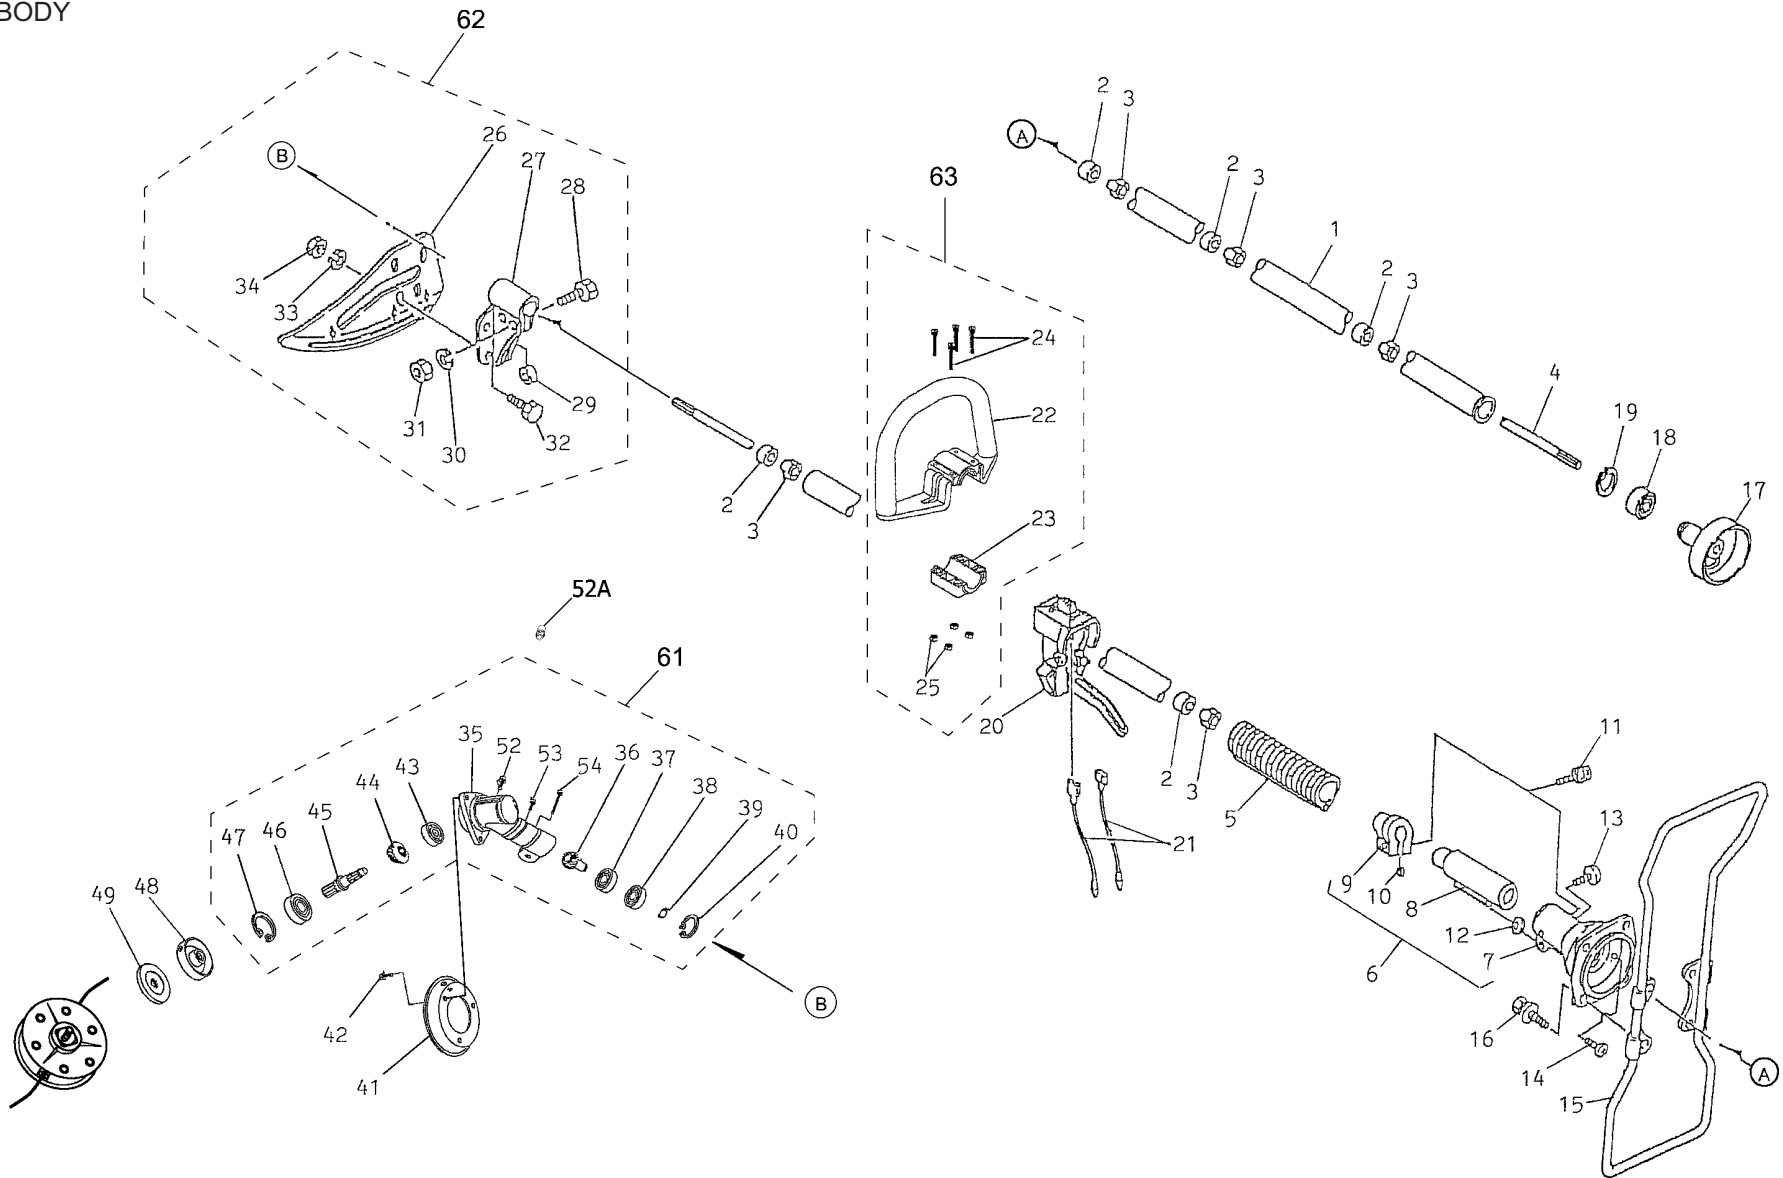

KPW2750V

BODY

TJ027E-GF70
-HF70

KPW2750V

BODY

REF NO	PART NO	DESCRIPTION	QTY
01	PW27501	DRIVE HOUSING ASSY (W/ BUSHINGS)	1
04	PW27505	DRIVE SHAFT 1540	1
05	PW24005A	GRIP-DRIVE HOUSING	1
06	PW25006	CLUTCH CASE ASSY	1
07	PW25007	CASE-CLUTCH	1
08	PW25008	INNER CASE W/CUSHION	1
09	PW25009	HOLDER-CASE CLUTCH	1
10	PW25010	COLLAR-SMALL	1
11	B05X30W	BOLT W/WASHERS 5X30	2
12	PW25012	COLLAR-LARGE	1
13	AH26040	SCREW-TAPPING 5X14	1
14	S05X10	SCREW 5X10	2
15	PW24008	STAND	1
16	B06X20W	BOLT W/WASHERS 6X20	4
17	PW25017	DRUM-CLUTCH	1
18	PW24011	BEARING (6201-2RU)	1
19	PW25019	RING-SNAP #12	1
20	PW24015A	THROTTLE LEVER ASSY	1
21	PW24016	WIRE-LEAD	2
22	PW27507	LOOP HANDLE	1
23	PW27508	BRACKET, LOOP HANDLE	1
24	PW27509	SCREW, W/WASHERS, 5X35, BLACK	4
25	PW27510	NUT 5, BLACK	4
26	PW23062-02	COVER-GUARD	1
27	PW23062-01	HOLDER-GUARD	1
28	B06X20	BOLT 6X20	2
29	PW23062-04	COLLAR-GUARD	2
30	SW006	WASHER-SPRING 6MM	2
31	HN006	NUT 6MM	2
32	B06X12	BOLT 6X12	4

TJ027E-GF70 -HF70

BODY

REF NO	PART NO	DESCRIPTION	QTY
33	SW006	WASHER-SPRING 6MM	4
34	HN006	NUT 6MM	4
35	PW27512	GEAR CASE (CASE ONLY)	1
36	PW27513	PINION	1
37	PW27514	BEARING, BALL, 609	1
38	PW27515	BEARING, BALL, 609Z	1
39	PW27516	SNAP RING 9	1
40	PW27517	SNAP RING 24	1
41	PW27518	GRASS COVER	1
42	S04X8W	SCREW, W/WASHER, 4X8	3
43	PW27519	BEARING, BALL, 627	1
44	PW27520	GEAR	1
45	PW27521	CUTTER SHAFT	1
46	PW25052	BEARING (6001DU)	1
47	P35008	RING-SNAP #28	1
48	PW27522	FIXER, BLADE, UPPER	1
49	PW27523	FIXER, BLADE, LOWER	1
50	PW27524	NUT COVER	1
51	PW27525	CUTTER BOLT	1
52	B06X8	BOLT, 6X8	1
52A	PW27526	GREASE FITTING M6X1.0	1
53	B05X10W	BOLT, W/WASHERS, 5x10	1
54	B06X25W	BOLT W/WASHERS 6X25	1
61	PW27511	GEAR CASE ASSY	1
62	PW23062	SAFETY GUARD ASSY	1
63	PW27506	LOOP HANDLE ASSY	1