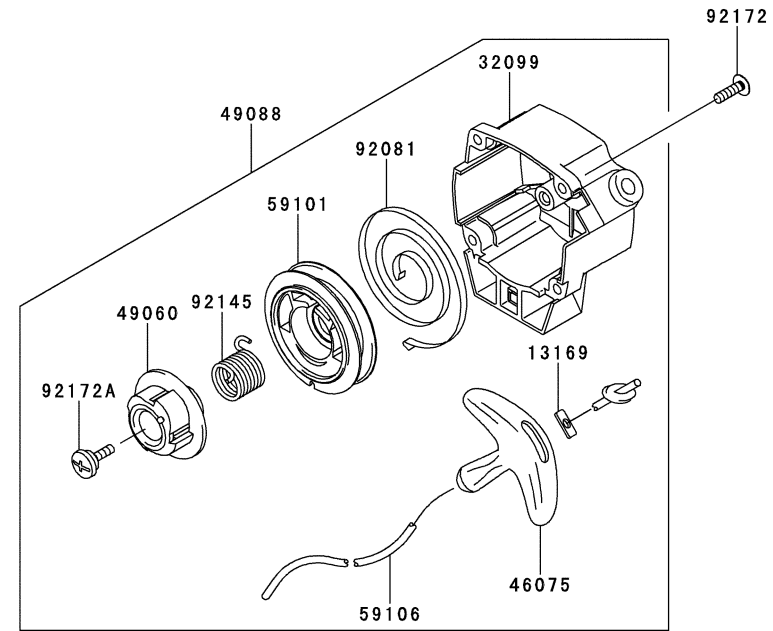

KPW2750V

TJ027E-GF70
-HF70

STARTER

REF NO	PART NO	DESCRIPTION	GF70	HF70
13165	TJ27042-1	PAWL	2	2
13169	TD18080-07	PLATE	1	1
32099	TJ27042-2	CASE-RECOIL STARTER	1	1
46075	TJ35030-2	GRIP-RECOIL STARTER	1	1
46075	TJ27042-3	*USE TJ35030-2*	*	*
49060	TJ27042-4	CAM	1	1
49080	TJ27042-5	PULLEY-STARTING	1	1
49088	TJ27042	STARTER-RECOIL	1	1
59101	TJ27042-6	REEL-RECOIL STARTER	1	1
59106	TJ27042-7	ROPE 3X700	1	1
92033	TD18084	RING-SNAP	2	2
92081	TD18080-04	SPRING-RECOIL	1	1
92081A	TD18083	SPRING-RETURN	2	2
92145	TJ27042-8	SPRING-RECOIL	1	1
92172	TH23058	SCREW 4X10	4	4
92172A	TJ27042-9	SCREW	1	1