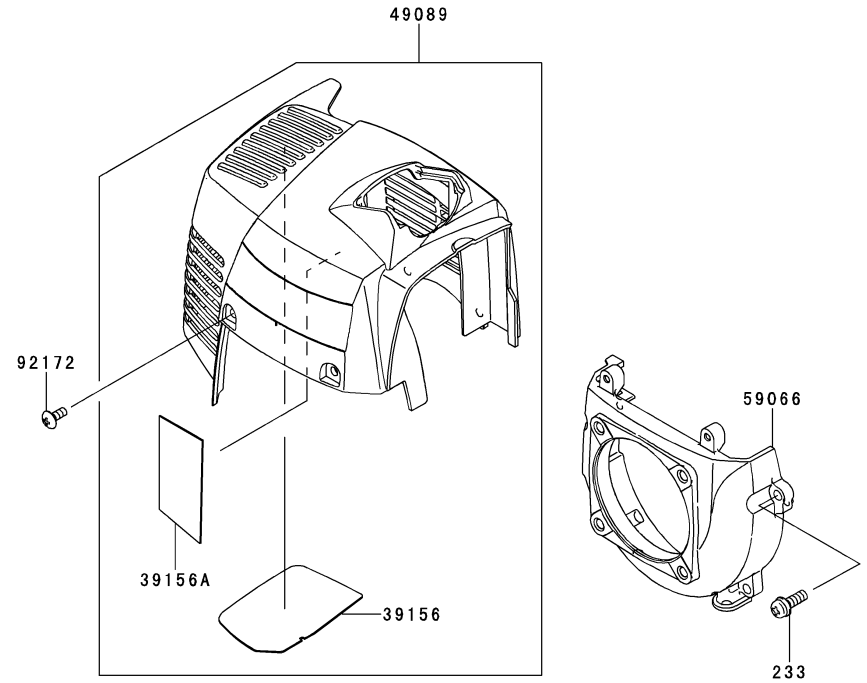

KPW2750V

TJ027E-GF70
-HF70

CARBURETOR

REF NO	PART NO	DESCRIPTION	GF70	HF70
CRK	TJ27V-CRK	CRK		

KPW2750V

TJ027E-GF70
-HF70

CONTROL-EQUIPMENT

REF NO	PART NO	DESCRIPTION	GF70	HF70
54012	TH23020	CABLE-THROTTLE	1	1