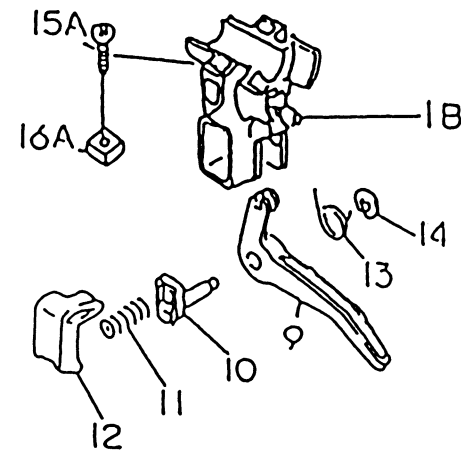

KPW2750V

TJ027E-GF70
-HF70

THROTTLE LEVER

REF NO	PART NO	DESCRIPTION	QTY
	PW24015A	THROTTLE LEVER ASSY	1
01A	PW24015-01A	BODY-UPPER	1
01B	PW24015-01B	BODY-LOWER	1
02	PW24015-02	SWITCH	1
03	PW24015-03	COVER	1
04	PW24015-04	SPRING	1
05	PW24015-05	SCREW 3X8	1
06	PW24015-06	PLATE-GROUND R	1
07	PW24015-07	PLATE-GROUND L	1
08	PW24015-05	SCREW 3X8	2
09	PW24015-09	LEVER	1
10	PW24015-10	SHAFT	1
11	PW24015-11	SPRING	1
12	PW24015-12	STOPPER	1
13	PW24015-13	SPRING-RETURN	1
14	PW24015-14	E-RING	1
15A	214B0520	SCREW 5X20	2
16A	311B0500	NUT 5MM	2