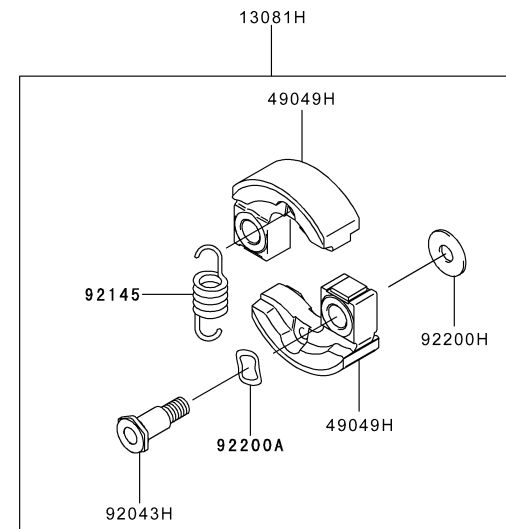

KPW2750V

TJ027E-GF70
-HF70

PISTON/CRANKSHAFT

REF NO	PART NO	DESCRIPTION	GF70	HF70
13001	TJ27062	PISTON-ENGINE	1	1
13002	TJ27063	PIN-PISTON	1	1
13008	TJ27064	RING-SET-PISTON	1	1
13033	TJ27011	BEARING-SMALL END	1	1
49119	TJ27065	CRANKSHAFT-ASSY	1	1
92026	TJ27066	SPACER	2	2
92033	TJ27067	RING-SNAP	2	2

KPW2750V

TJ027E-GF70
-HF70

PTO EQUIPMENT

REF NO	PART NO	DESCRIPTION	GF70	HF70
13081	TH23052	CLUTCH ASSY	1	*
13081H	TJ27091	CLUTCH ASSY	*	1
13270	TG25129X	PLATE	1	*
49049	TG25047X	SHOE-CLUTCH	2	*
49049H	TJ27091-1	SHOE-CLUTCH	*	2
92043	TH26020	PIN-CLUTCH	2	*
92043H	TJ27091-2	PIN	*	2
92144	TD18058	SPRING-CLUTCH	1	*
92145H	TJ27091-3	SPRING	*	1
92200	TH23053	WASHER	2	*
92200H	TJ27091-4	WASHER,6X16X1	*	2
92200A	TJ27091-5	WASHER	*	2