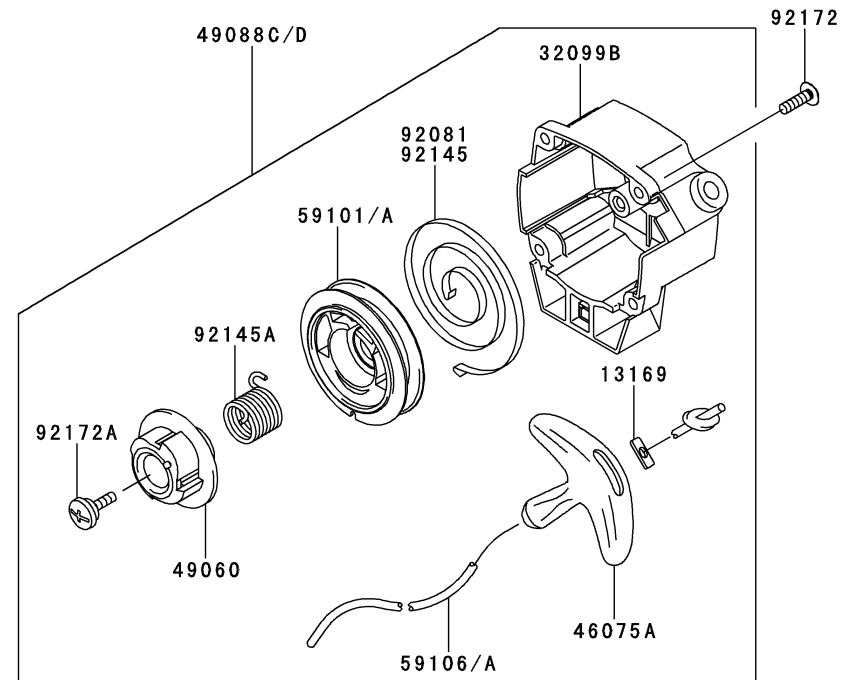

KPW2750V

TJ027E
-GF70, -HF70, -KF70

STARTER

REF NO	PART NO	DESCRIPTION	GF70	HF70	KF70
13165	TJ27042-1	PAWL	2	2	2
13169	TD18080-07	PLATE,RECOIL STARTER	1	1	1
32099B	TJ27042-2	CASE,RECOIL STARTER	1	1	1
46075A	TJ27042-3	GRIP,STARTER-RECOIL	1	1	1
49060	TJ27042-4	CAM	1	1	1
49080	TJ27042-5	PULLEY-STARTING	1	1	
49080A	TJ27042-5	PULLEY-STARTING			
49080C	TJ27125-5	PULLEY-STARTING			1
49088C	TJ27042	STARTER-RECOIL	1	1	
49088D	TJ27125	STARTER-RECOIL			1
59101	TJ27125-6	REEL,STARTER-RECOIL			1
59101A	TJ27042-6	REEL,STARTER-RECOIL	1	1	
59106	TJ27125-7	ROPE,3X850			1
59106A	TJ27042-7	ROPE,3X700	1	1	
92033	TD18084	RING-SNAP	2	2	2
92081	TD18080-04	SPRING,RECOIL	1	1	
92081A	TD18083	SPRING	2	2	2
92145	TJ27125-8	SPRING,RECOIL			1
92145A	TJ27042-8	SPRING,RECOIL	1	1	1
92172	TH23058	SCREW,4X14	4	4	4
92172A	TJ27042-9	SCREW	1	1	1