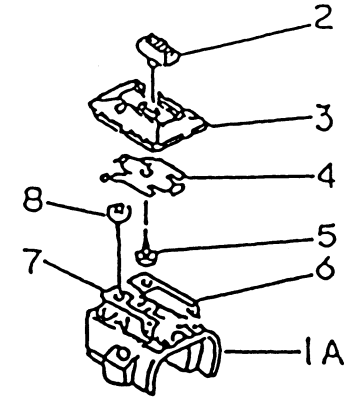

KPW2750V

TJ027E
-GF70, -HF70, -KF70

THIS PAGE INTENTIONALLY LEFT BLANK

KPW2750V

TJ027E
-GF70, -HF70, -KF70

THROTTLE LEVER

REF NO	PART NO	DESCRIPTION	QTY
	PW24015A	THROTTLE LEVER ASSY	1
01A	PW24015-01A	BODY-UPPER	1
01B	PW24015-01B	BODY-LOWER	1
02	PW24015-02	SWITCH	1
03	PW24015-03	COVER	1
04	PW24015-04	SPRING	1
05	PW24015-05	SCREW 3X8	1
06	PW24015-06	PLATE-GROUND R	1
07	PW24015-07	PLATE-GROUND L	1
08	PW24015-05	SCREW 3X8	2
09	PW24015-09	LEVER	1
10	PW24015-10	SHAFT	1
11	PW24015-11	SPRING	1
12	PW24015-12	STOPPER	1
13	PW24015-13	SPRING-RETURN	1
14	PW24015-14	E-RING	1
15A	214B0520	SCREW 5X20	2
16A	311B0500	NUT 5MM	2

BODY

REF NO	PART NO	DESCRIPTION	QTY
31	HN006	NUT 6MM	2
32	B06X12	BOLT 6X12	4
33	SW006	WASHER-SPRING 6MM	4
34	HN006	NUT 6MM	4
35	PW27512	GEAR CASE (CASE ONLY)	1
36	PW27513	PINION	1
37	PW27514	BEARING, BALL, 609	1
38	PW27515	BEARING, BALL, 609Z	1
39	PW27516	SNAP RING 9	1
40	PW27517	SNAP RING 24	1
41	PW27518	GRASS COVER	1
42	S04X8W	SCREW, W/WASHER, 4X8	3
43	PW27519	BEARING, BALL, 627	1
44	PW27520	GEAR	1
45	PW27521	CUTTER SHAFT	1
46	PW25052	BEARING (6001DU)	1
47	P35008	RING-SNAP #28	1
48	PW27522	FIXER, BLADE, UPPER	1
49	PW27523	FIXER, BLADE, LOWER	1
50	PW27524	NUT COVER	1
51	PW27525	CUTTER BOLT	1
52	B06X8	BOLT, 6X8	1
52A	PW27526	GREASE FITTING M6X1.0	1
53	B05X10W	BOLT, W/WASHERS, 5x10	1
54	B06X25W	BOLT W/WASHERS 6X25	1
61	PW27511	GEAR CASE ASSY	1
62	PW23062	SAFETY GUARD ASSY	1
63	PW27506	LOOP HANDLE ASSY	1