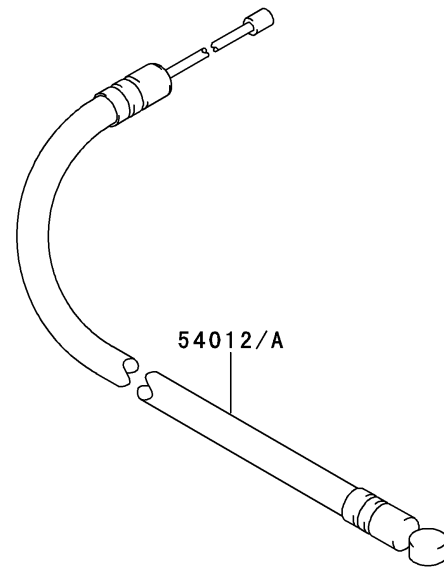

KPW2750V

TJ027E
-GF70, -HF70, -KF70

CARBURETOR

REF NO	PART NO	DESCRIPTION	GF70	HF70	KF70
32085A	TJ27112	STOPPER			1
92009	TG25027-07	SCREW,5X20	4	4	4
92009F	TH23026	SCREW,5X65	2	2	
92026	TJ27081	SPACER	1	1	1
92172	TK65032	SCREW,3X12	1	1	
92172A	TJ27113	SCREW,3X12			1
92172B	TJ27114	SCREW,5X65			2

KPW2750V

CONTROL EQUIPMENT

TJ027E
-GF70, -HF70, -KF70

REF NO	PART NO	DESCRIPTION	GF70	HF70	KF70
54012	TH23020	CABLE-THROTTLE	1	1	
54012A	TJ27115	CABLE-THROTTLE			1

KPW2750V

COOLING EQUIPMENT

REF NO	PART NO	DESCRIPTION	GF70	HF70	KF70
233	233AA0516	SCREW-PAN-WP+,5X16	4	4	
39156	TJ27014	PAD	1	1	
39156A	TJ27068	PAD	1	1	
49089	TJ27015	SHROUD-ENGINE	1	1	
59066A	TJ27069	HOUSING-FAN	1	1	
92172	TJ27017	SCREW,4X10	2	2	

BODY

REF NO	PART NO	DESCRIPTION	QTY
31	HN006	NUT 6MM	2
32	B06X12	BOLT 6X12	4
33	SW006	WASHER-SPRING 6MM	4
34	HN006	NUT 6MM	4
35	PW27512	GEAR CASE (CASE ONLY)	1
36	PW27513	PINION	1
37	PW27514	BEARING, BALL, 609	1
38	PW27515	BEARING, BALL, 609Z	1
39	PW27516	SNAP RING 9	1
40	PW27517	SNAP RING 24	1
41	PW27518	GRASS COVER	1
42	S04X8W	SCREW, W/WASHER, 4X8	3
43	PW27519	BEARING, BALL, 627	1
44	PW27520	GEAR	1
45	PW27521	CUTTER SHAFT	1
46	PW25052	BEARING (6001DU)	1
47	P35008	RING-SNAP #28	1
48	PW27522	FIXER, BLADE, UPPER	1
49	PW27523	FIXER, BLADE, LOWER	1
50	PW27524	NUT COVER	1
51	PW27525	CUTTER BOLT	1
52	B06X8	BOLT, 6X8	1
52A	PW27526	GREASE FITTING M6X1.0	1
53	B05X10W	BOLT, W/WASHERS, 5x10	1
54	B06X25W	BOLT W/WASHERS 6X25	1
61	PW27511	GEAR CASE ASSY	1
62	PW23062	SAFETY GUARD ASSY	1
63	PW27506	LOOP HANDLE ASSY	1