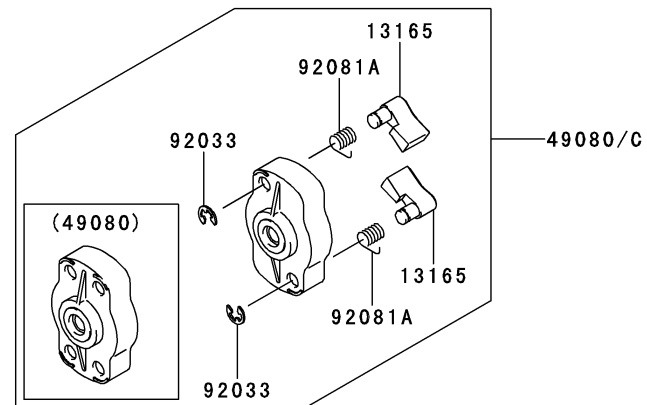

KPW2750V

TJ027E
-GF70, -HF70, -KF70

STARTER

REF NO	PART NO	DESCRIPTION	GF70	HF70	KF70
13165	TJ27042-1	PAWL	2	2	2
13169	TD18080-07	PLATE,RECOIL STARTER	1	1	1
32099B	TJ27042-2	CASE,RECOIL STARTER	1	1	1
46075A	TJ27042-3	GRIP,STARTER-RECOIL	1	1	1
49060	TJ27042-4	CAM	1	1	1
49080	TJ27042-5	PULLEY-STARTING	1	1	
49080A	TJ27042-5	PULLEY-STARTING			
49080C	TJ27125-5	PULLEY-STARTING			1
49088C	TJ27042	STARTER-RECOIL	1	1	
49088D	TJ27125	STARTER-RECOIL			1
59101	TJ27125-6	REEL,STARTER-RECOIL			1
59101A	TJ27042-6	REEL,STARTER-RECOIL	1	1	
59106	TJ27125-7	ROPE,3X850			1
59106A	TJ27042-7	ROPE,3X700	1	1	
92033	TD18084	RING-SNAP	2	2	2
92081	TD18080-04	SPRING,RECOIL	1	1	
92081A	TD18083	SPRING	2	2	2
92145	TJ27125-8	SPRING,RECOIL			1
92145A	TJ27042-8	SPRING,RECOIL	1	1	1
92172	TH23058	SCREW,4X14	4	4	4
92172A	TJ27042-9	SCREW	1	1	1