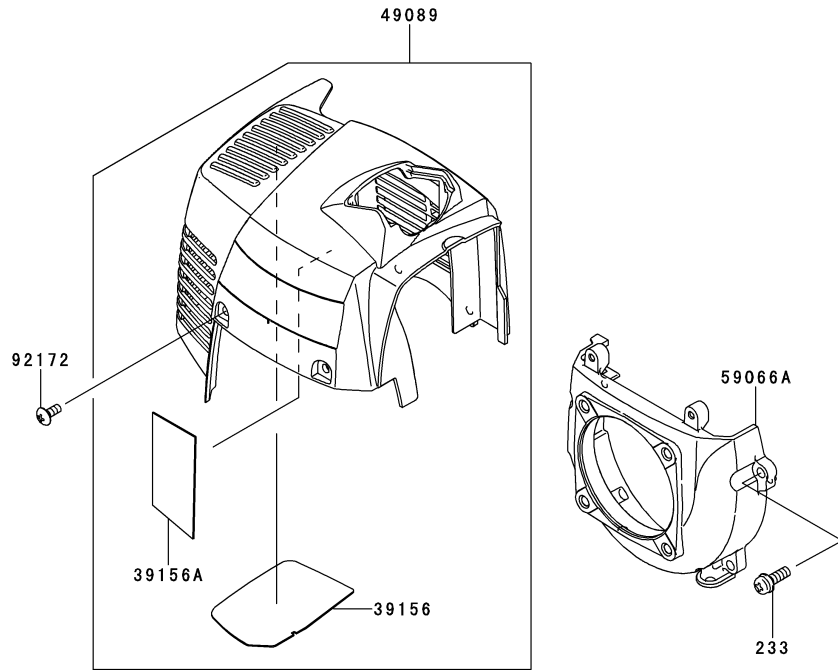

KPW2750V

CONTROL EQUIPMENT

TJ027E
-GF70, -HF70, -KF70

REF NO	PART NO	DESCRIPTION	GF70	HF70	KF70
54012	TH23020	CABLE-THROTTLE	1	1	
54012A	TJ27115	CABLE-THROTTLE			1

KPW2750V

COOLING EQUIPMENT

REF NO	PART NO	DESCRIPTION	GF70	HF70	KF70
233	233AA0516	SCREW-PAN-WP+,5X16	4	4	
39156	TJ27014	PAD	1	1	
39156A	TJ27068	PAD	1	1	
49089	TJ27015	SHROUD-ENGINE	1	1	
59066A	TJ27069	HOUSING-FAN	1	1	
92172	TJ27017	SCREW,4X10	2	2	