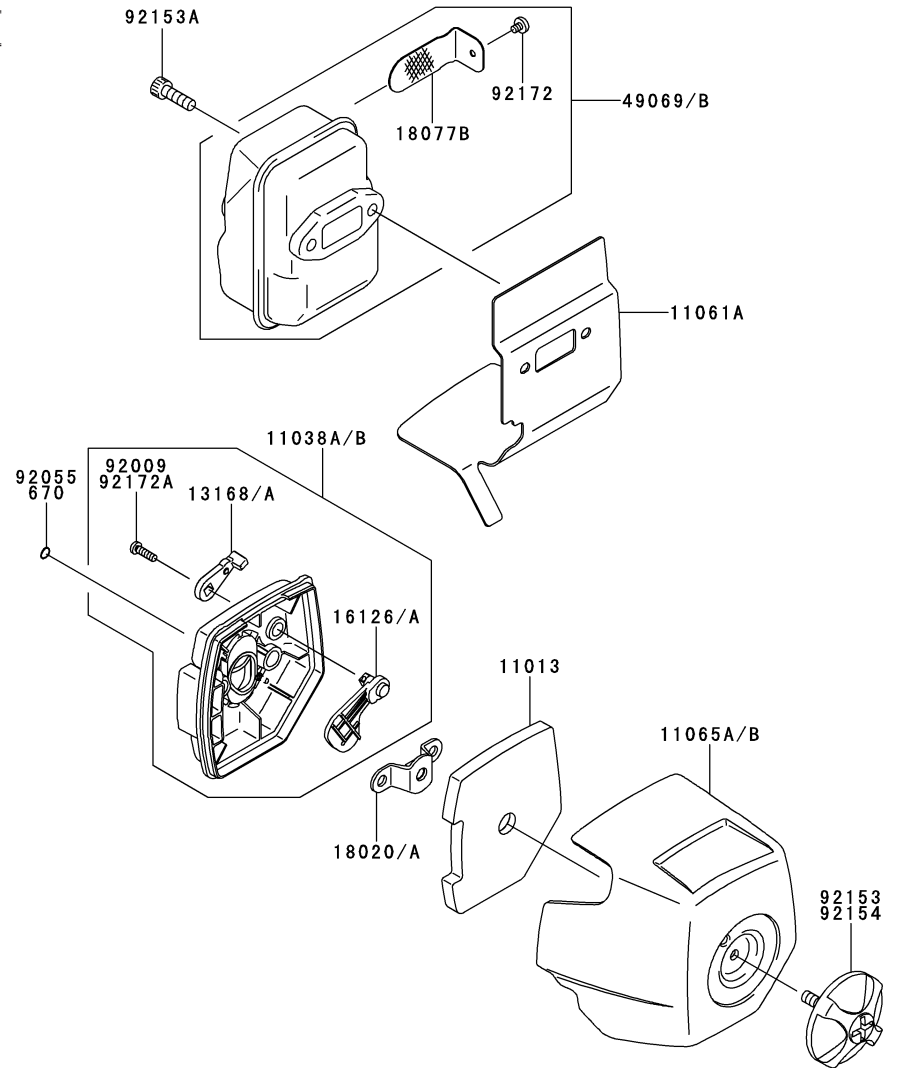

2051 Saturn Street
Monterey Park, CA 91755
323.728.7266
323.728.5304 Fax
<http://www.tmcpower.com>

PARTS CATALOG

KPW2750V LINE TRIMMER/WEEDER

ENGINE REFERENCE:

TJ027E-GF70
TJ027E-HF70
TJ027E-KF70
CARB TIER III/EPA PHASE 2

KPW2750V

TJ027E
-GF70, -HF70, -KF70

CARBURETOR

REF NO	PART NO	DESCRIPTION	GF70	HF70	KF70
001	TF22C01	BODY ASSY-AIR PURGE	1	1	1
002	TJ27C02V	BODY ASSY-PUMP	1	1	1
004	TEX54DC04XA	RING-O	1	1	1
006	TF22C05	COVER-PRIMER PUMP	1	1	1
007	TJ35C07V	VALVE ASSY-THROTTLE	1	1	1
008	TF22C07	SWIVEL ASSY	1	1	1
009	TF22C08	VALVE-INLET NEEDLE	1	1	1
010	TF22C10	GASKET-METERING DIAPHRAGM	1	1	1
011	TEX54C11XA	GASKET-PUMP	1	1	1
012	TF22C13	DIAPHRAGM-PUMP	1	1	1
013	TJ27C13V	DIAPHRAGM ASSY-METERING	1	1	1
014	TJ45C13V	SCREW-IDLE ADJUST	1	1	1
015	TF22C19	SCREW-COLLAR THROTTLE	1	1	1
016	TH26C16Z	SCREW-CABLE ADJUST	1	1	1
016A	TF22C20	SCREW-METERING LEVER PIN	1	1	1
017	TF22C18	SCREW-COVER	1	1	1
020	TJ275C20V	JET-MAIN KIT (.365)	1	1	1
021	TEX54C21XA	NUT-CABLE ADJUST	1	1	1
023	TF22C23	SCREEN-FUEL INLET	1	1	1
024	TF22C24	PIN-METERING LEVER	1	1	1
025	TF22C26	LEVER-METERING	1	1	1
026	TF22C27	BRACKET-CABLE	1	1	1
027	TF22C28	VALVE-CHECK	1	1	1
029	TF22C29	PRIMER-BULB	1	1	1
11061A	TJ27025	GASKET,CYLINDER-INSULATOR	1	1	
11061B	TJ27026	GASKET,CARBURETOR-INSULATOR	1	1	
11061C	TJ27080	GASKET,CARBURETOR/SPACER		1	1
11061D	TJ27107	GASKET,CYLINDER-INSULATOR			1
11061E	TJ27108	GASKET,CARBURETOR-INSULATOR			1
11061F	TJ27109	GASKET,CARBURETOR/SPACER			1
12021	TJ27027	VALVE-ASSY-REED	1	1	
12021A	TJ27110	VALVE-ASSY-REED			1
12022	TJ27028	VALVE-REED	1	1	
12022A	TJ27111	VALVE-REED			1
14091	THCVR	DUST COVER	1	1	1
15004	TJ275C00-V	CARBURETOR ASSY	1	1	
15004A	TJ275C00-VK	CARBURETOR ASSY			1
32085	TJ27029	STOPPER	1	1	