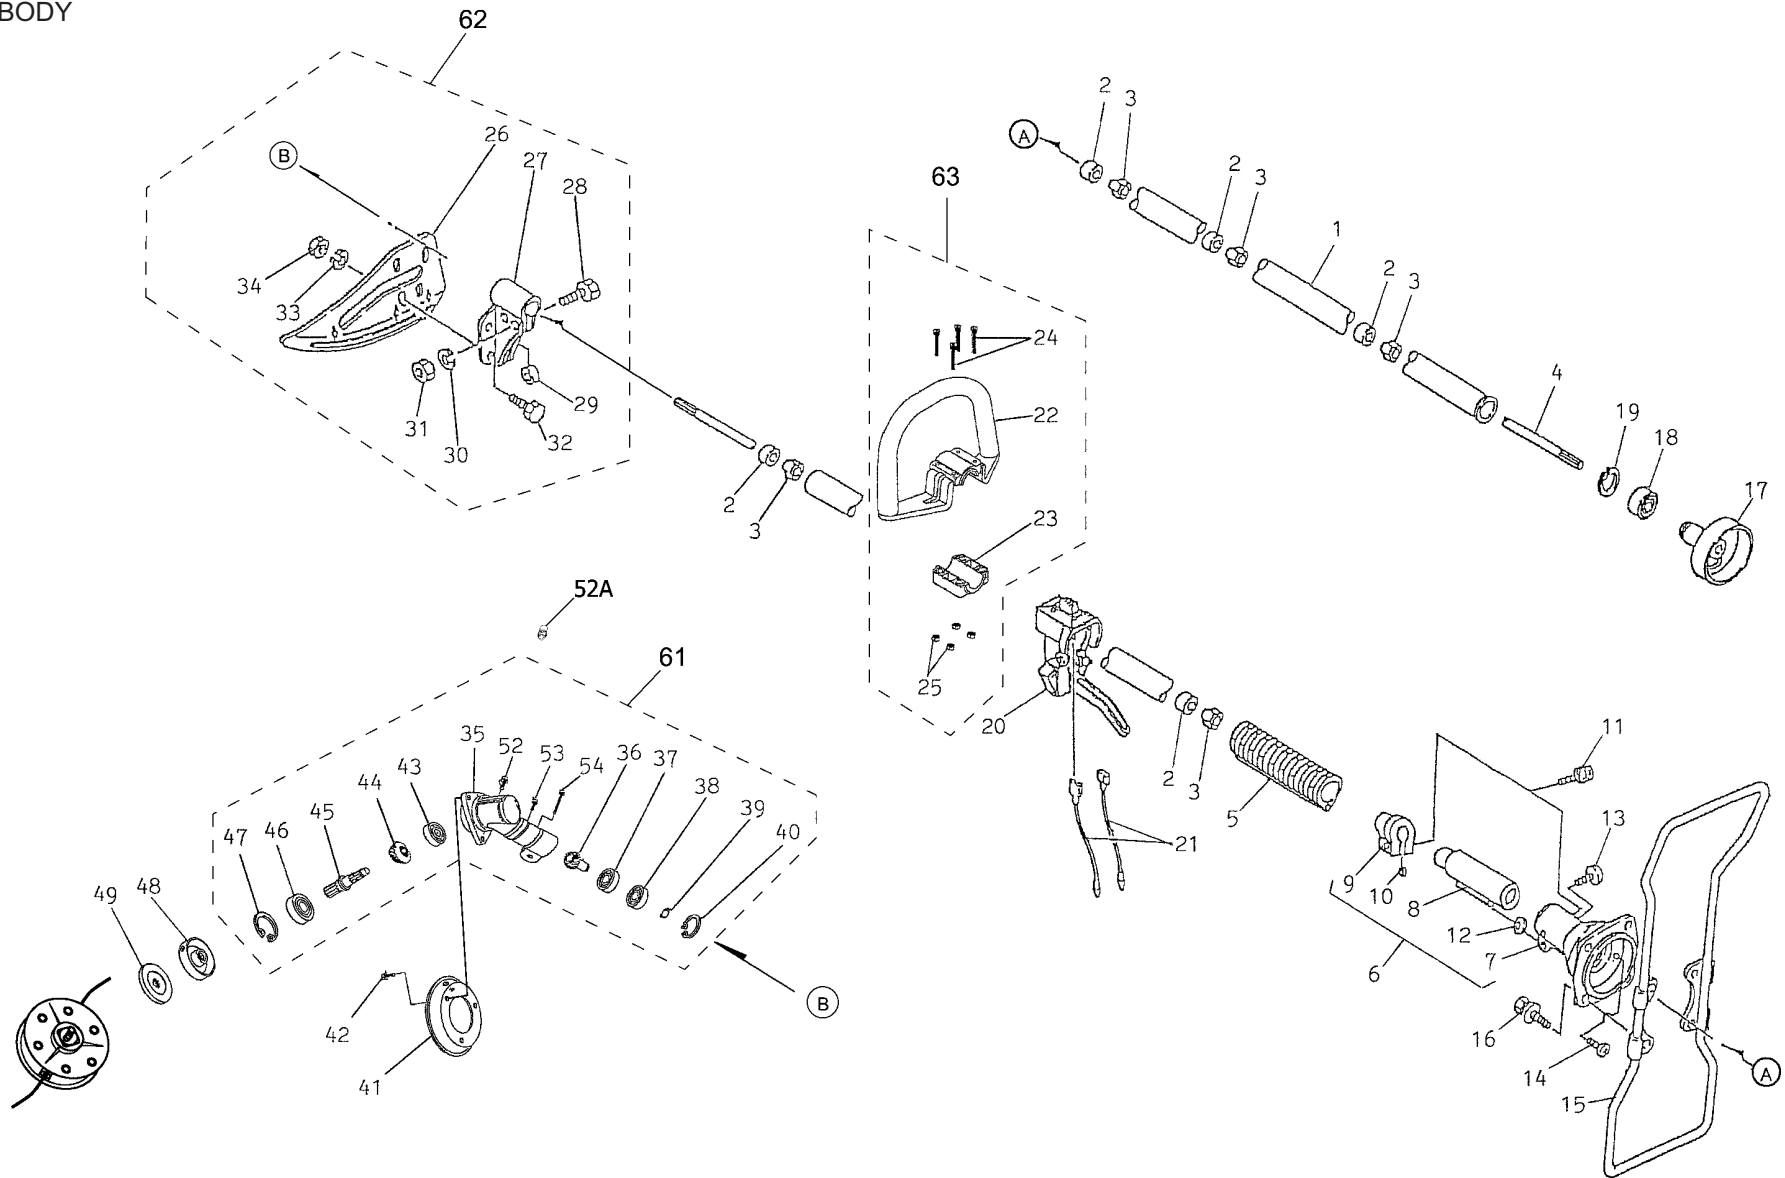

KPW2750V

BODY

TJ027E
-GF70, -HF70, -KF70

KPW2750V

TJ027E
-GF70, -HF70, -KF70

BODY

REF NO	PART NO	DESCRIPTION	QTY
01	PW27501	DRIVE HOUSING ASSY (W/ BUSHINGS)	1
04	PW27505	DRIVE SHAFT 1540	1
05	PW24005A	GRIP-DRIVE HOUSING	1
06	PW25006	CLUTCH CASE ASSY	1
07	PW25007	CASE-CLUTCH	1
08	PW25008	INNER CASE W/CUSHION	1
09	PW25009	HOLDER-CASE CLUTCH	1
10	PW25010	COLLAR-SMALL	1
11	B05X30W	BOLT W/WASHERS 5X30	2
12	PW25012	COLLAR-LARGE	1
13	AH26040	SCREW-TAPPING 5X14	1
14	S05X10	SCREW 5X10	2
15	PW24008	STAND	1
16	B06X20W	BOLT W/WASHERS 6X20	4
17	PW25017	DRUM-CLUTCH	1
18	PW24011	BEARING (6201-2RU)	1
19	PW25019	RING-SNAP #12	1
20	PW24015A	THROTTLE LEVER ASSY	1
21	PW24016	WIRE-LEAD	2
22	PW27507	LOOP HANDLE	1
23	PW27508	BRACKET, LOOP HANDLE	1
24	PW27509	SCREW, W/WASHERS, 5X35, BLACK	4
25	PW27510	NUT 5, BLACK	4
26	PW23062-02	COVER-GUARD	1
27	PW23062-01	HOLDER-GUARD	1
28	B06X20	BOLT 6X20	2
29	PW23062-04	COLLAR-GUARD	2
30	SW006	WASHER-SPRING 6MM	2

BODY

REF NO	PART NO	DESCRIPTION	QTY
31	HN006	NUT 6MM	2
32	B06X12	BOLT 6X12	4
33	SW006	WASHER-SPRING 6MM	4
34	HN006	NUT 6MM	4
35	PW27512	GEAR CASE (CASE ONLY)	1
36	PW27513	PINION	1
37	PW27514	BEARING, BALL, 609	1
38	PW27515	BEARING, BALL, 609Z	1
39	PW27516	SNAP RING 9	1
40	PW27517	SNAP RING 24	1
41	PW27518	GRASS COVER	1
42	S04X8W	SCREW, W/WASHER, 4X8	3
43	PW27519	BEARING, BALL, 627	1
44	PW27520	GEAR	1
45	PW27521	CUTTER SHAFT	1
46	PW25052	BEARING (6001DU)	1
47	P35008	RING-SNAP #28	1
48	PW27522	FIXER, BLADE, UPPER	1
49	PW27523	FIXER, BLADE, LOWER	1
50	PW27524	NUT COVER	1
51	PW27525	CUTTER BOLT	1
52	B06X8	BOLT, 6X8	1
52A	PW27526	GREASE FITTING M6X1.0	1
53	B05X10W	BOLT, W/WASHERS, 5x10	1
54	B06X25W	BOLT W/WASHERS 6X25	1
61	PW27511	GEAR CASE ASSY	1
62	PW23062	SAFETY GUARD ASSY	1
63	PW27506	LOOP HANDLE ASSY	1