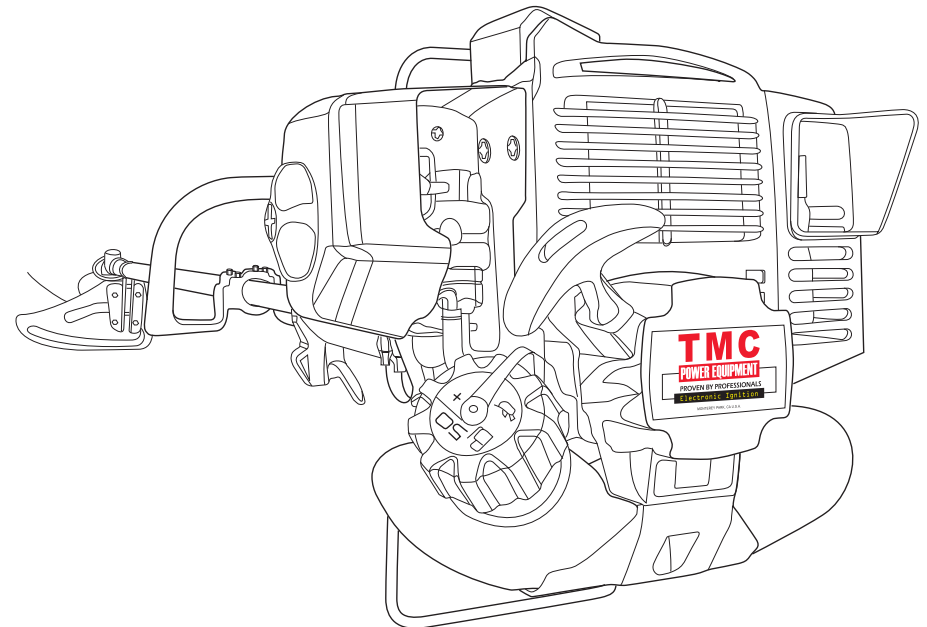

2051 Saturn Street
Monterey Park, CA 91755
323.728.7266
323.728.5304 Fax
<http://www.tmcpower.com>

PARTS CATALOG

KPW2750V LINE TRIMMER/WEEDER

ENGINE REFERENCE:

TJ027E-GF70
TJ027E-HF70
TJ027E-KF70
CARB TIER III/EPA PHASE 2