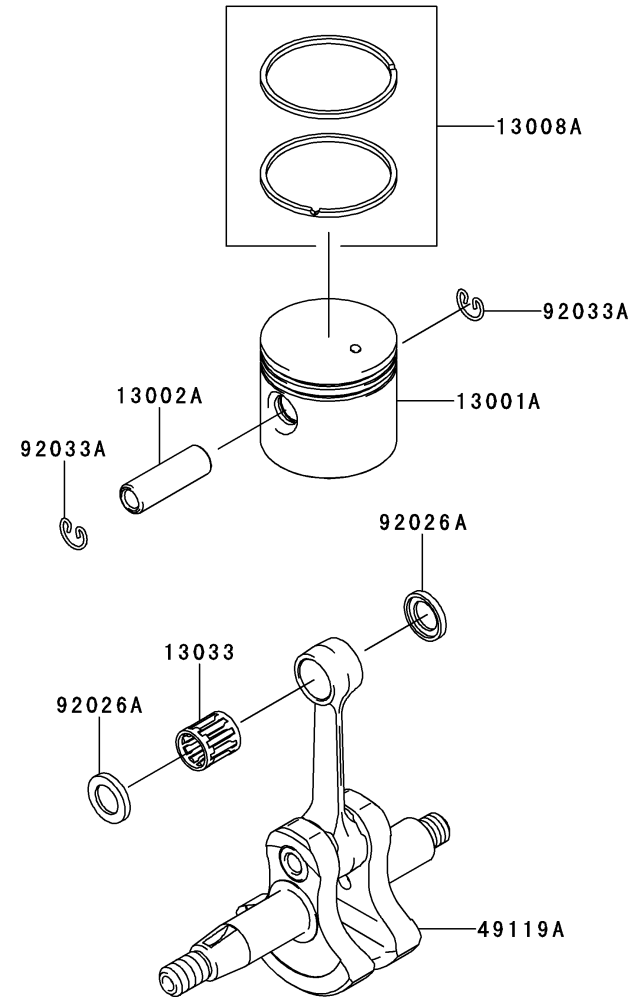

KPW2750V

TJ027E
-GF70, -HF70, -KF70

PISTON/CRANKSHAFT

REF NO	PART NO	DESCRIPTION	GF70	HF70	KF70
13001A	TJ27062	PISTON-ENGINE	1	1	1
13002A	TJ27063	PIN-PISTON	1	1	1
13008A	TJ27064	RING-SET-PISTON	1	1	1
13033	TJ27011	BEARING-SMALL END	1	1	1
49119A	TJ27065	CRANKSHAFT-ASSY	1	1	1
92026A	TJ27066	SPACER	2	2	2
92033A	TJ27067	RING-SNAP	2	2	2