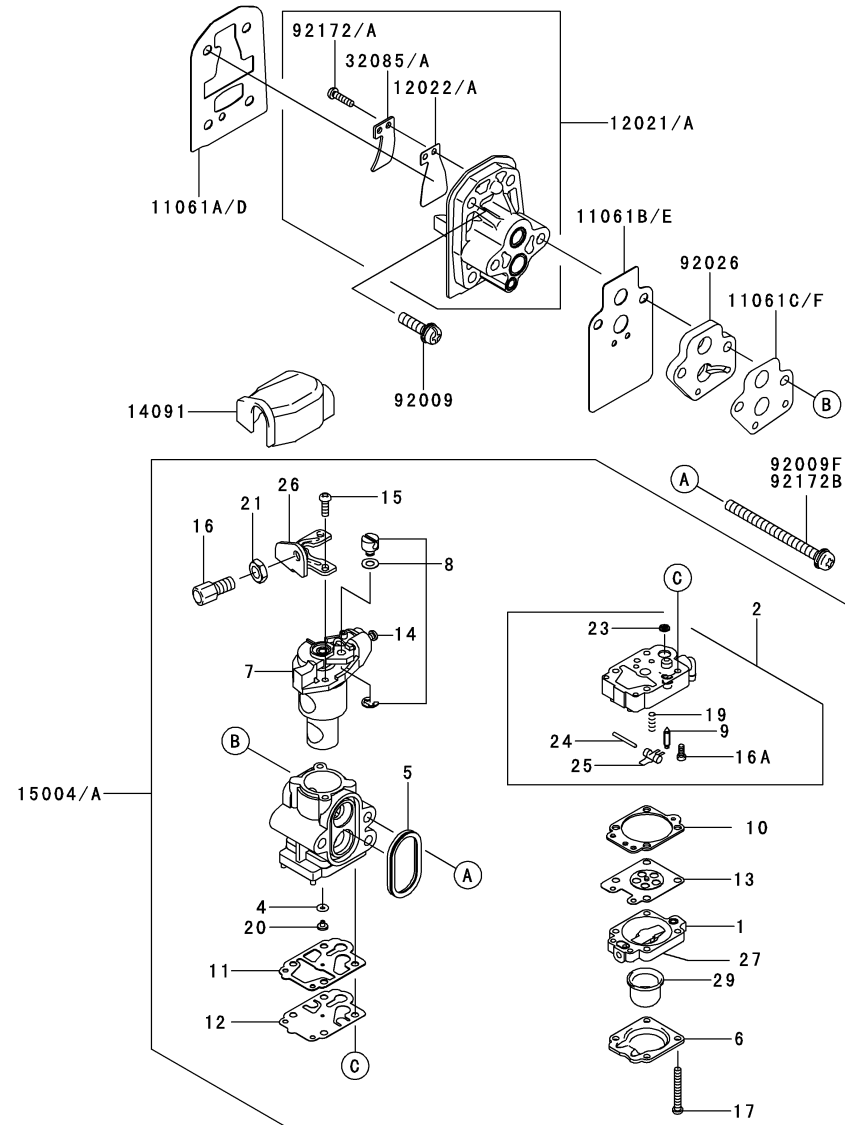

KPW2750V

TJ027E
-GF70, -HF70, -KF70

CARBURETOR

REF NO	PART NO	DESCRIPTION	GF70	HF70	KF70
001	TF22C01	BODY ASSY-AIR PURGE	1	1	1
002	TJ27C02V	BODY ASSY-PUMP	1	1	1
004	TEX54DC04XA	RING-O	1	1	1
006	TF22C05	COVER-PRIMER PUMP	1	1	1
007	TJ35C07V	VALVE ASSY-THROTTLE	1	1	1
008	TF22C07	SWIVEL ASSY	1	1	1
009	TF22C08	VALVE-INLET NEEDLE	1	1	1
010	TF22C10	GASKET-METERING DIAPHRAGM	1	1	1
011	TEX54C11XA	GASKET-PUMP	1	1	1
012	TF22C13	DIAPHRAGM-PUMP	1	1	1
013	TJ27C13V	DIAPHRAGM ASSY-METERING	1	1	1
014	TJ45C13V	SCREW-IDLE ADJUST	1	1	1
015	TF22C19	SCREW-COLLAR THROTTLE	1	1	1
016	TH26C16Z	SCREW-CABLE ADJUST	1	1	1
016A	TF22C20	SCREW-METERING LEVER PIN	1	1	1
017	TF22C18	SCREW-COVER	1	1	1
020	TJ275C20V	JET-MAIN KIT (.365)	1	1	1
021	TEX54C21XA	NUT-CABLE ADJUST	1	1	1
023	TF22C23	SCREEN-FUEL INLET	1	1	1
024	TF22C24	PIN-METERING LEVER	1	1	1
025	TF22C26	LEVER-METERING	1	1	1
026	TF22C27	BRACKET-CABLE	1	1	1
027	TF22C28	VALVE-CHECK	1	1	1
029	TF22C29	PRIMER-BULB	1	1	1
11061A	TJ27025	GASKET,CYLINDER-INSULATOR	1	1	
11061B	TJ27026	GASKET,CARBURETOR-INSULATOR	1	1	
11061C	TJ27080	GASKET,CARBURETOR/SPACER		1	1
11061D	TJ27107	GASKET,CYLINDER-INSULATOR			1
11061E	TJ27108	GASKET,CARBURETOR-INSULATOR			1
11061F	TJ27109	GASKET,CARBURETOR/SPACER			1
12021	TJ27027	VALVE-ASSY-REED	1	1	
12021A	TJ27110	VALVE-ASSY-REED			1
12022	TJ27028	VALVE-REED	1	1	
12022A	TJ27111	VALVE-REED			1
14091	THCVR	DUST COVER	1	1	1
15004	TJ275C00-V	CARBURETOR ASSY	1	1	
15004A	TJ275C00-VK	CARBURETOR ASSY			1
32085	TJ27029	STOPPER	1	1	

KPW2750V

TJ027E
-GF70, -HF70, -KF70

CARBURETOR

REF NO	PART NO	DESCRIPTION	GF70	HF70	KF70
32085A	TJ27112	STOPPER			1
92009	TG25027-07	SCREW,5X20	4	4	4
92009F	TH23026	SCREW,5X65	2	2	
92026	TJ27081	SPACER	1	1	1
92172	TK65032	SCREW,3X12	1	1	
92172A	TJ27113	SCREW,3X12			1
92172B	TJ27114	SCREW,5X65			2