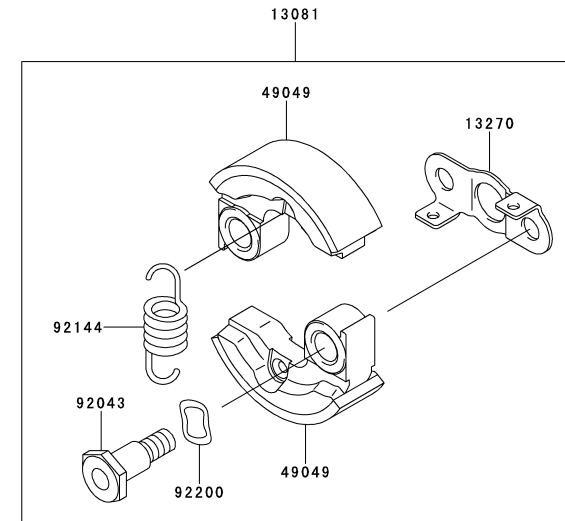

KPW2750V

TJ027E
-GF70, -HF70, -KF70

PISTON/CRANKSHAFT

REF NO	PART NO	DESCRIPTION	GF70	HF70	KF70
13001A	TJ27062	PISTON-ENGINE	1	1	1
13002A	TJ27063	PIN-PISTON	1	1	1
13008A	TJ27064	RING-SET-PISTON	1	1	1
13033	TJ27011	BEARING-SMALL END	1	1	1
49119A	TJ27065	CRANKSHAFT-ASSY	1	1	1
92026A	TJ27066	SPACER	2	2	2
92033A	TJ27067	RING-SNAP	2	2	2

KPW2750V

TJ027E
-GF70, -HF70, -KF70

PTO EQUIPMENT

REF NO	PART NO	DESCRIPTION	GF70	HF70	KF70
13081	TH23052	CLUTCH-ASSY	1		
13081H	TJ27091	CLUTCH-ASSY		1	1
13270	TG25129X	PLATE	1		
49049	TG25047X	SHOE-CLUTCH	2		
49049H	TJ27091-1	SHOE-CLUTCH		2	2
92043	TH26020	PIN	2		
92043H	TJ27091-2	PIN		2	2
92144	TD18058	SPRING,CLUTCH	1		
92145	TJ27091-3	SPRING		1	1
92200	TH23053	WASHER	2		
92200A	TJ27091-5	WASHER		2	2
92200H	TJ27091-4	WASHER,6X16X1		2	2

BODY

REF NO	PART NO	DESCRIPTION	QTY
31	HN006	NUT 6MM	2
32	B06X12	BOLT 6X12	4
33	SW006	WASHER-SPRING 6MM	4
34	HN006	NUT 6MM	4
35	PW27512	GEAR CASE (CASE ONLY)	1
36	PW27513	PINION	1
37	PW27514	BEARING, BALL, 609	1
38	PW27515	BEARING, BALL, 609Z	1
39	PW27516	SNAP RING 9	1
40	PW27517	SNAP RING 24	1
41	PW27518	GRASS COVER	1
42	S04X8W	SCREW, W/WASHER, 4X8	3
43	PW27519	BEARING, BALL, 627	1
44	PW27520	GEAR	1
45	PW27521	CUTTER SHAFT	1
46	PW25052	BEARING (6001DU)	1
47	P35008	RING-SNAP #28	1
48	PW27522	FIXER, BLADE, UPPER	1
49	PW27523	FIXER, BLADE, LOWER	1
50	PW27524	NUT COVER	1
51	PW27525	CUTTER BOLT	1
52	B06X8	BOLT, 6X8	1
52A	PW27526	GREASE FITTING M6X1.0	1
53	B05X10W	BOLT, W/WASHERS, 5x10	1
54	B06X25W	BOLT W/WASHERS 6X25	1
61	PW27511	GEAR CASE ASSY	1
62	PW23062	SAFETY GUARD ASSY	1
63	PW27506	LOOP HANDLE ASSY	1