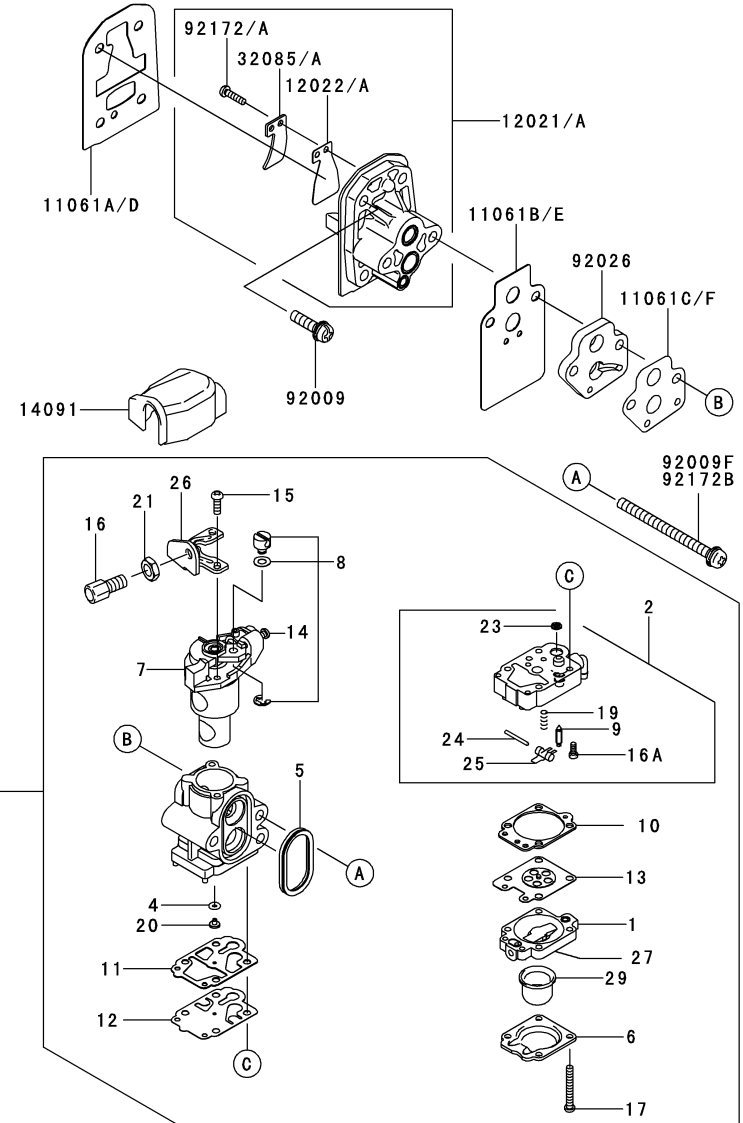

KPW2750V

TJ027E
-GF70, -HF70, -KF70

CARBURETOR

REF NO	PART NO	DESCRIPTION	GF70	HF70	KF70
001	TF22C01	BODY ASSY-AIR PURGE	1	1	1
002	TJ27C02V	BODY ASSY-PUMP	1	1	1
004	TEX54DC04XA	RING-O	1	1	1
006	TF22C05	COVER-PRIMER PUMP	1	1	1
007	TJ35C07V	VALVE ASSY-THROTTLE	1	1	1
008	TF22C07	SWIVEL ASSY	1	1	1
009	TF22C08	VALVE-INLET NEEDLE	1	1	1
010	TF22C10	GASKET-METERING DIAPHRAGM	1	1	1
011	TEX54C11XA	GASKET-PUMP	1	1	1
012	TF22C13	DIAPHRAGM-PUMP	1	1	1
013	TJ27C13V	DIAPHRAGM ASSY-METERING	1	1	1
014	TJ45C13V	SCREW-IDLE ADJUST	1	1	1
015	TF22C19	SCREW-COLLAR THROTTLE	1	1	1
016	TH26C16Z	SCREW-CABLE ADJUST	1	1	1
016A	TF22C20	SCREW-METERING LEVER PIN	1	1	1
017	TF22C18	SCREW-COVER	1	1	1
020	TJ275C20V	JET-MAIN KIT (.365)	1	1	1
021	TEX54C21XA	NUT-CABLE ADJUST	1	1	1
023	TF22C23	SCREEN-FUEL INLET	1	1	1
024	TF22C24	PIN-METERING LEVER	1	1	1
025	TF22C26	LEVER-METERING	1	1	1
026	TF22C27	BRACKET-CABLE	1	1	1
027	TF22C28	VALVE-CHECK	1	1	1
029	TF22C29	PRIMER-BULB	1	1	1
11061A	TJ27025	GASKET,CYLINDER-INSULATOR	1	1	
11061B	TJ27026	GASKET,CARBURETOR-INSULATOR	1	1	
11061C	TJ27080	GASKET,CARBURETOR/SPACER		1	1
11061D	TJ27107	GASKET,CYLINDER-INSULATOR			1
11061E	TJ27108	GASKET,CARBURETOR-INSULATOR			1
11061F	TJ27109	GASKET,CARBURETOR/SPACER			1
12021	TJ27027	VALVE-ASSY-REED	1	1	
12021A	TJ27110	VALVE-ASSY-REED			1
12022	TJ27028	VALVE-REED	1	1	
12022A	TJ27111	VALVE-REED			1
14091	THCVR	DUST COVER	1	1	1
15004	TJ275C00-V	CARBURETOR ASSY	1	1	
15004A	TJ275C00-VK	CARBURETOR ASSY			1
32085	TJ27029	STOPPER	1	1	