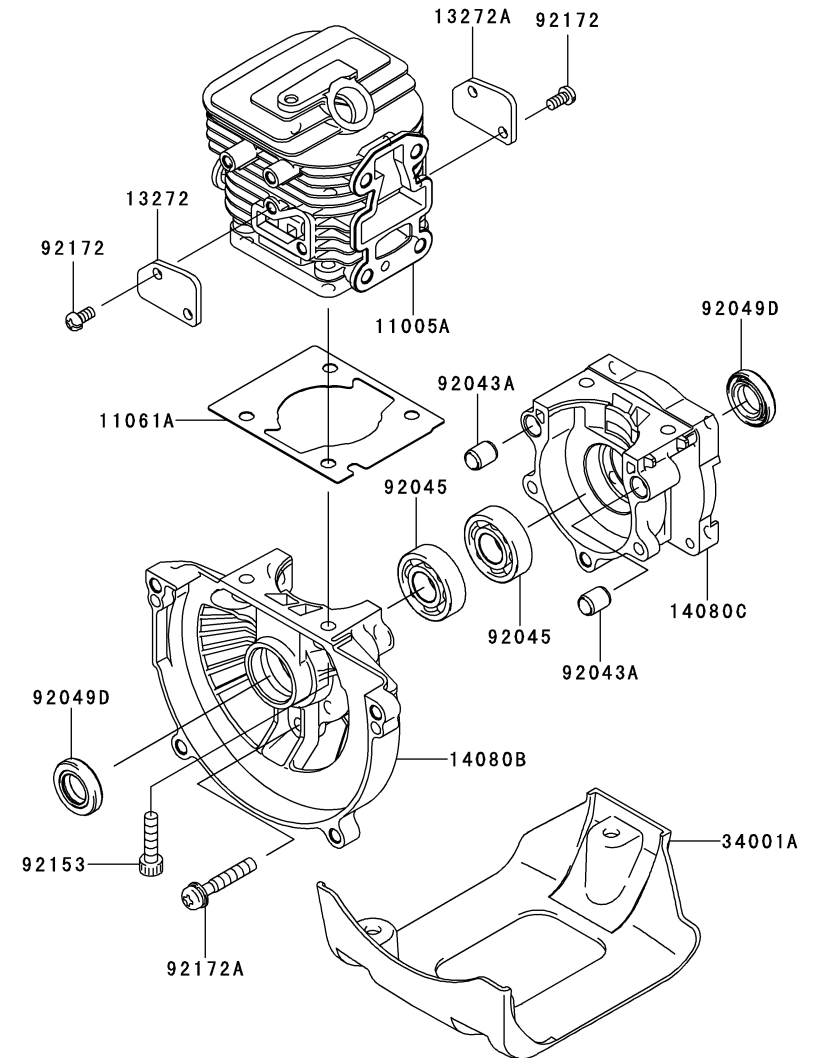

KPW2750V

TJ027E
-GF70, -HF70, -KF70

CYLINDER/CRANKCASE

REF NO	PART NO	DESCRIPTION	GF70	HF70	KF70
11005A	TJ27050	CYLINDER-ENGINE	1	1	1
11061A	TJ27051	GASKET,CYLINDER	1	1	1
13272	TJ27052	PLATE	1	1	1
13272A	TJ27053	PLATE	1	1	1
14080B	TJ27054	CRANKCASE	1	1	1
14080C	TJ27055	CRANKCASE	1	1	1
34001A	TJ27056	STAND	1	1	1
92043A	TJ27057	PIN	2	2	2
92045	TJ27007	BEARING-BALL,6001C3	2	2	2
92049D	TJ27058	SEAL-OIL,12X22X4.5	2	2	2
92153	TJ27059	BOLT,SOCKET,5X20	4	4	4
92172	TJ27060	SCREW,4X8	4	4	4
92172A	TJ27061	SCREW,5X30	3	3	3