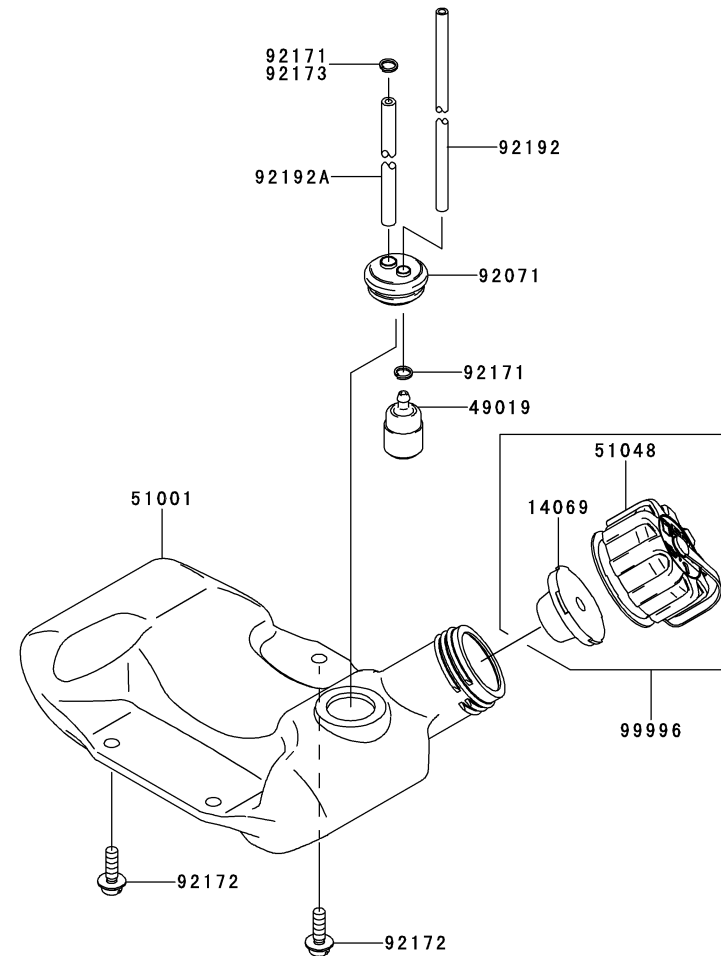

KPW2750V

TJ027E
-GF70, -HF70, -KF70

FUEL TANK/FUEL VALVE

REF NO	PART NO	DESCRIPTION	GF70	HF70	KF70
14069	TH34065	BREATHER	1	1	1
49019	TJ27043	FILTER-FUEL	1	1	1
51001	TJ27039	TANK-COMP-FUEL	1	1	1
51048	TH34064	CAP-ASSY-TANK	1	1	1
92071	TG34042	GROMMET,FUEL TANK	1	1	1
92171	TK65043	CLAMP	2	2	1
92172	TJ27090	SCREW,5X18	3	3	3
92173	TJ27124	CLAMP			1
92192	TJ27040	TUBE,3X5X174	1	1	1
92192A	TJ27041	TUBE,3X6X80	1	1	1
99996	99996-6089	CAP-TANK & BREATHER,ASSY	1	1	1