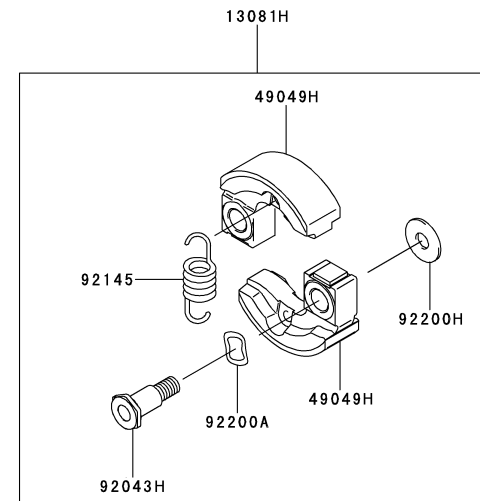

KPW2750V

TJ027E
-GF70, -HF70, -KF70

PISTON/CRANKSHAFT

REF NO	PART NO	DESCRIPTION	GF70	HF70	KF70
13001A	TJ27062	PISTON-ENGINE	1	1	1
13002A	TJ27063	PIN-PISTON	1	1	1
13008A	TJ27064	RING-SET-PISTON	1	1	1
13033	TJ27011	BEARING-SMALL END	1	1	1
49119A	TJ27065	CRANKSHAFT-ASSY	1	1	1
92026A	TJ27066	SPACER	2	2	2
92033A	TJ27067	RING-SNAP	2	2	2

KPW2750V

TJ027E
-GF70, -HF70, -KF70

PTO EQUIPMENT

REF NO	PART NO	DESCRIPTION	GF70	HF70	KF70
13081	TH23052	CLUTCH-ASSY	1		
13081H	TJ27091	CLUTCH-ASSY		1	1
13270	TG25129X	PLATE	1		
49049	TG25047X	SHOE-CLUTCH	2		
49049H	TJ27091-1	SHOE-CLUTCH		2	2
92043	TH26020	PIN	2		
92043H	TJ27091-2	PIN		2	2
92144	TD18058	SPRING,CLUTCH	1		
92145	TJ27091-3	SPRING		1	1
92200	TH23053	WASHER	2		
92200A	TJ27091-5	WASHER		2	2
92200H	TJ27091-4	WASHER,6X16X1		2	2