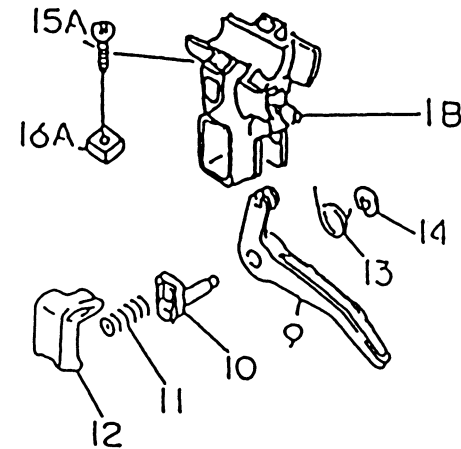

KPW2750V

TJ027E
-GF70, -HF70, -KF70

THIS PAGE INTENTIONALLY LEFT BLANK

KPW2750V

TJ027E
-GF70, -HF70, -KF70

THROTTLE LEVER

REF NO	PART NO	DESCRIPTION	QTY
	PW24015A	THROTTLE LEVER ASSY	1
01A	PW24015-01A	BODY-UPPER	1
01B	PW24015-01B	BODY-LOWER	1
02	PW24015-02	SWITCH	1
03	PW24015-03	COVER	1
04	PW24015-04	SPRING	1
05	PW24015-05	SCREW 3X8	1
06	PW24015-06	PLATE-GROUND R	1
07	PW24015-07	PLATE-GROUND L	1
08	PW24015-05	SCREW 3X8	2
09	PW24015-09	LEVER	1
10	PW24015-10	SHAFT	1
11	PW24015-11	SPRING	1
12	PW24015-12	STOPPER	1
13	PW24015-13	SPRING-RETURN	1
14	PW24015-14	E-RING	1
15A	214B0520	SCREW 5X20	2
16A	311B0500	NUT 5MM	2

BODY

REF NO	PART NO	DESCRIPTION	QTY
31	HN006	NUT 6MM	2
32	B06X12	BOLT 6X12	4
33	SW006	WASHER-SPRING 6MM	4
34	HN006	NUT 6MM	4
35	PW27512	GEAR CASE (CASE ONLY)	1
36	PW27513	PINION	1
37	PW27514	BEARING, BALL, 609	1
38	PW27515	BEARING, BALL, 609Z	1
39	PW27516	SNAP RING 9	1
40	PW27517	SNAP RING 24	1
41	PW27518	GRASS COVER	1
42	S04X8W	SCREW, W/WASHER, 4X8	3
43	PW27519	BEARING, BALL, 627	1
44	PW27520	GEAR	1
45	PW27521	CUTTER SHAFT	1
46	PW25052	BEARING (6001DU)	1
47	P35008	RING-SNAP #28	1
48	PW27522	FIXER, BLADE, UPPER	1
49	PW27523	FIXER, BLADE, LOWER	1
50	PW27524	NUT COVER	1
51	PW27525	CUTTER BOLT	1
52	B06X8	BOLT, 6X8	1
52A	PW27526	GREASE FITTING M6X1.0	1
53	B05X10W	BOLT, W/WASHERS, 5x10	1
54	B06X25W	BOLT W/WASHERS 6X25	1
61	PW27511	GEAR CASE ASSY	1
62	PW23062	SAFETY GUARD ASSY	1
63	PW27506	LOOP HANDLE ASSY	1