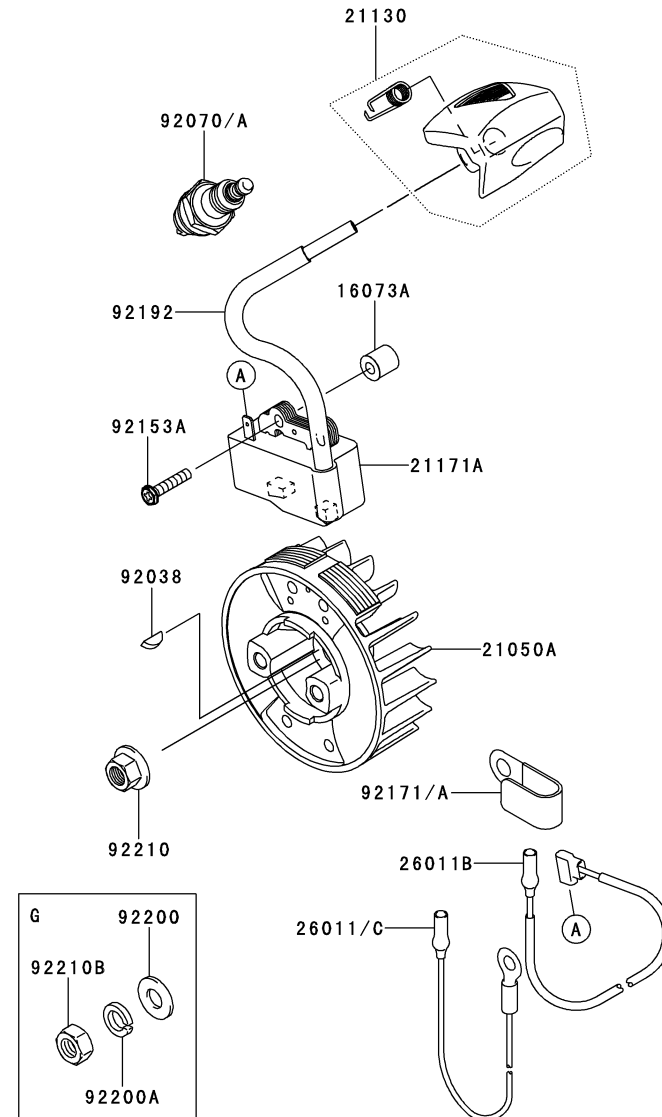

KPW2750V

TJ027E
-GF70, -HF70, -KF70

CYLINDER/CRANKCASE

REF NO	PART NO	DESCRIPTION	GF70	HF70	KF70
11005A	TJ27050	CYLINDER-ENGINE	1	1	1
11061A	TJ27051	GASKET,CYLINDER	1	1	1
13272	TJ27052	PLATE	1	1	1
13272A	TJ27053	PLATE	1	1	1
14080B	TJ27054	CRANKCASE	1	1	1
14080C	TJ27055	CRANKCASE	1	1	1
34001A	TJ27056	STAND	1	1	1
92043A	TJ27057	PIN	2	2	2
92045	TJ27007	BEARING-BALL,6001C3	2	2	2
92049D	TJ27058	SEAL-OIL,12X22X4.5	2	2	2
92153	TJ27059	BOLT,SOCKET,5X20	4	4	4
92172	TJ27060	SCREW,4X8	4	4	4
92172A	TJ27061	SCREW,5X30	3	3	3

KPW2750V

TJ027E
-GF70, -HF70, -KF70

ELECTRIC EQUIPMENT

REF NO	PART NO	DESCRIPTION	GF70	HF70	KF70
16073A	TJ27070	INSULATOR	2	2	2
21050A	TJ27071	FLYWHEEL	1	1	1
21130	TJ27072	CAP-SPARK PLUG	1	1	1
21171A	TJ27073	COIL-ASSY-IGNITION	1	1	1
26011	TD18089	WIRE-LEAD,L=100	1	1	
26011B	TJ27074	WIRE-LEAD,L=230	1	1	1
26011C	TJ27122	WIRE-LEAD			1
92038	TJ27075	KEY	1	1	1
92070	BPMR7A	PLUG-SPARK,BPMR7A(NGK),SOLID	1	1	
92070A	BPMR7A	PLUG-SPARK,BPMR7A(NGK)			1
92153A	TJ27076	BOLT,4X20	2	2	2
92171	TJ35020	CLAMP	1	1	
92171A	TJ27123	CLAMP			1
92192	TJ27023	TUBE	1	1	1
92200	TJ27077	WASHER,8.2X17.5X1.5	1		
92200A	TJ27078	WASHER,SPRING,8MM	1		
92210	TJ27092	NUT,8MM		1	1
92210B	TJ27079	NUT,8MM	1		