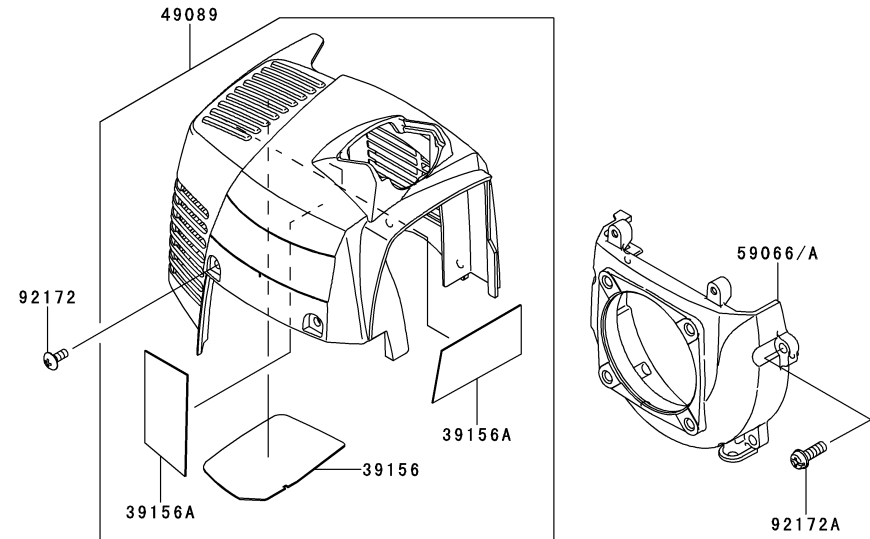

TJ027E -GF70, -HF70, -KF70

COOLING EQUIPMENT

REF NO	PART NO	DESCRIPTION	GF70	HF70	KF70
39156	TJ27116	PAD			1
39156A	TJ27120	PAD			2
49089	TJ27118	SHROUD-ENGINE			1
59066	TJ27119	HOUSING-FAN			1
59066A	TJ27069	HOUSING-FAN			*
92172	TJ27017	SCREW,4X10			2
92172A	TJ27121	SCREW,5X16			4