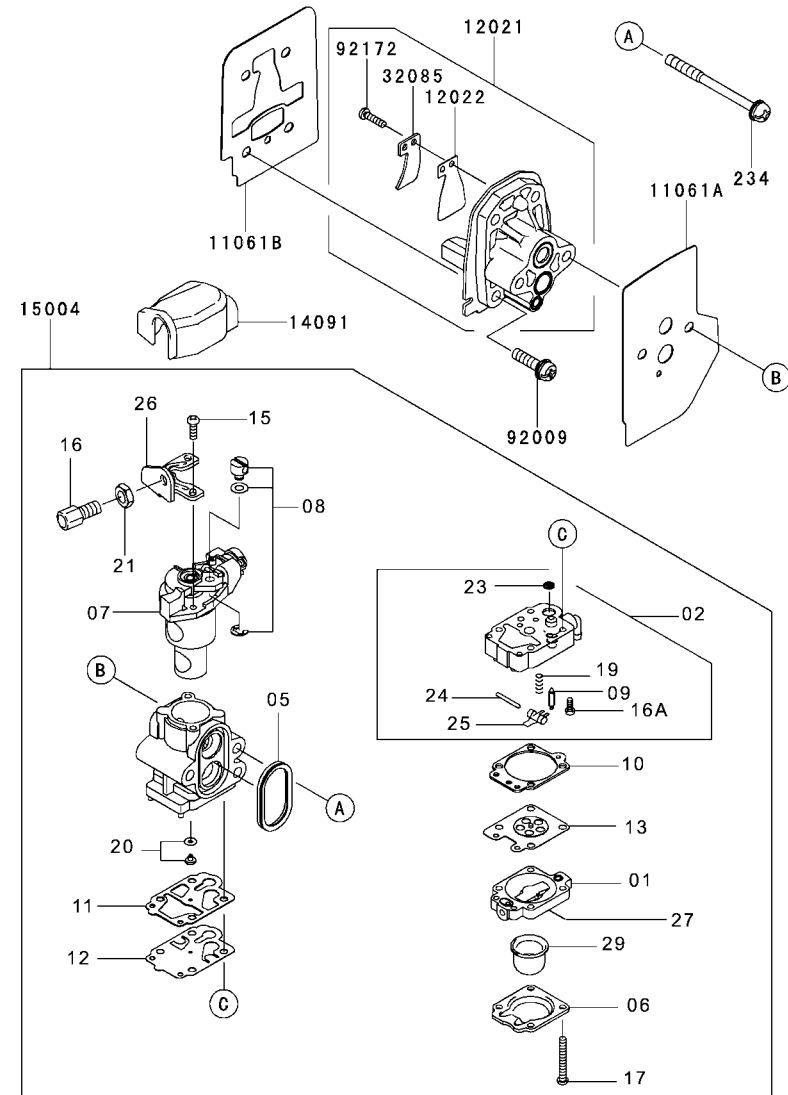

## AIR FILTER/MUFFLER

REF NO	PART NO	DESCRIPTION	QTY	NOTES
11013	TJ35021	ELEMENT-AIR FILTER	1	
11038	TJ35022	CASE-ASSY-AIR FILTER	1	
11061	TJ35023	GASKET-MUFFLER	1	
11065	TJ35024	*USE TJ35024A*	1	
11065	TJ35024A	CAP	1	
120	120CB0516	BOLT-SOCKET 5X16	2	
13168	TJ27032-1	LEVER	1	
16126	TJ35025	VALVE	1	
18020	TJ27035	BAFFLE	1	
18077	TJ35026	ARRESTER-SPARK	1	
242	242AA0512	SCRW-PAN-WSP+,-5X12	1	
49069	TJ35027	MUFFLER-ASSY	1	
92009	TH23031-03	SCREW 3X10	1	
92009A	TH23042	SCREW	1	
92153	TJ27038	BOLT	1	

## CARBURETOR

REF NO	PART NO	DESCRIPTION	QTY	NOTES
01	TF22C01	BODY ASSY-AIR PURGE	1	
02	TH26C02Z	BODY ASSY-PUMP	1	
02	TJ27C02V	* USE TH26C02Z *	1	
05	TH26C05Z	O-RING	1	
06	TF22C05	COVER-PRIMER PUMP	1	
07	TJ35C07V	VALVE ASSY-THROTTLE	1	
08	TF22C07	SWIVEL ASSY	1	
09	TF22C08	VALVE-INLET NEEDLE	1	
10	TF22C10	GASKET-METERING DIAPHRAGM	1	
11	TEX54C11XA	GASKET-PUMP	1	
11061A	TJ35032	GASKET,CARBURETOR/INSULATOR	1	
11061B	TJ35033	GASKET,CYLINDER/INSULATOR	1	
12	TF22C13	DIAPHRAGM-PUMP	1	
12021	TJ35034	VALVE-ASSY-REED	1	
12022	TJ27028	VALVE-REED	1	
13	TJ27C13V	DIAPHRAGM ASSY-METERING	1	
15	TF22C19	SCREW-COLLAR THROTTLE	1	
15004	TJ35C00-V	CARBURETOR ASSY	1	
16	TH26C16Z	SCREW-CABLE ADJUST	1	
16A	TF22C20	SCREW-METERING LEVER PIN	1	
17	TF22C18	SCREW-COVER	4	
19	TF22C21	SPRING-METERING LEVER	1	
20	TF22C22Z	JET-MAIN KIT	1	
21	TEX54C21XA	NUT-CABLE ADJUST	1	
23	TF22C23	SCREEN-FUEL INLET	1	
234	234AA0560	SCREW-PAN-WSP +- 5X60	2	
24	TF22C24	PIN-METERING LEVER	1	
25	TF22C26	LEVER-METERING	1	
26	TF22C27	BRACKET-CABLE	1	
27	TF22C28	VALVE-CHECK	1	
29	TF22C29	PRIMER-BULB	1	
32085	TJ27029	STOPPER	1	
92009	TG25027-07	SCREW 5X20	4	
92172	TK65032	SCREW-3X12	1	
CRK	TH23X-CRK	CARBURETOR KIT		
GDK	TF22-GDK	GASKET/DIAPHRAGM KIT		

## CONTROL EQUIPMENT

REF NO	PART NO	DESCRIPTION	QTY	NOTES
54012	TG28017	CABLE-THROTTLE	1	