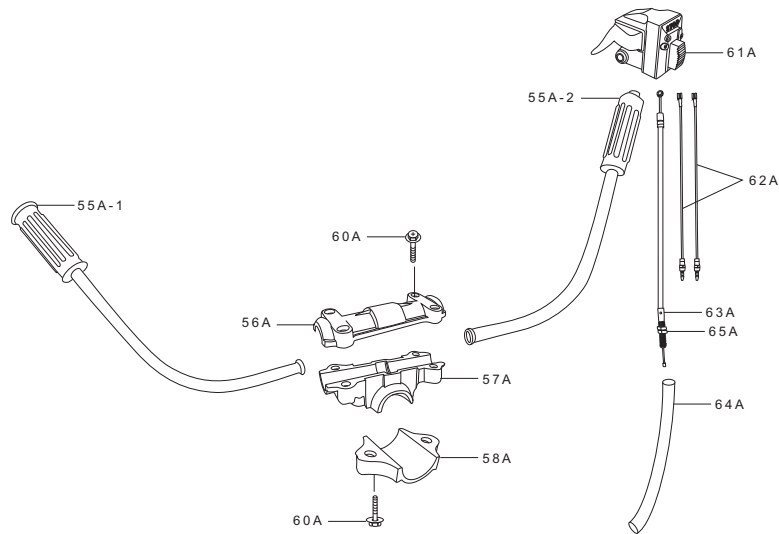

KPW3650V

TJ035E-BF70

BICYCLE HANDLE KIT

REF NO	PART NO	DESCRIPTION	QTY	NOTES
055A-1	PW32031A	HANDLE W/GRIP	1	
055A-2	PW34063	HANDLE-R W/GRIP	1	
056A	PW32033	HOLDER-HANDLE #1	1	
057A	PW32034	HOLDER-HANDLE #2	1	
058A	PW32035	HOLDER-HANDLE #3	1	
060A	B06X25W	BOLT WWASHERS 6X25	6	
061A	PW34067	THROTTLE LEVER ASSY	1	
062A	PW34064	WIRE-LEAD 1MM	2	
063A	KT17072	CABLE-THROTTLE	*	
063A	PW36570	CABLE-THROTTLE LONG	1	
064A	PW34066	COVER-LEAD WIRE	1	
065A	312B0600	NUT 6MM	1	

THROTTLE LEVER - BICYCLE HANDLE

REF NO	PART NO	DESCRIPTION	QTY	NOTES
	PW34067	THROTTLE LEVER ASSY	1	
001	PW34067-01	BODY	1	
002	PW34067-02	LEVER	1	
003	PW24015-13	SPRING-RETURN	1	
004	PW24015-03	COVER	1	
005	PW24015-02	SWITCH	1	
006	PW24015-04	SPRING	1	
007	PW24015-05	SCREW 3X8	1	
008	PW34067-03	PLATE-GROUND R	1	
009	PW34067-04	PLATE-GROUND L	1	
010	PW24015-10	SHAFT	1	
011	PW24015-12	STOPPER	1	
012	PW24015-11	SPRING	1	
013	PW24015-14	E-RING	1	
014	S05X25	SCREW 5X25	1	
015	PW24015-16	NUT-NYLON	1	
016	PW24015-05	SCREW 3X8	2