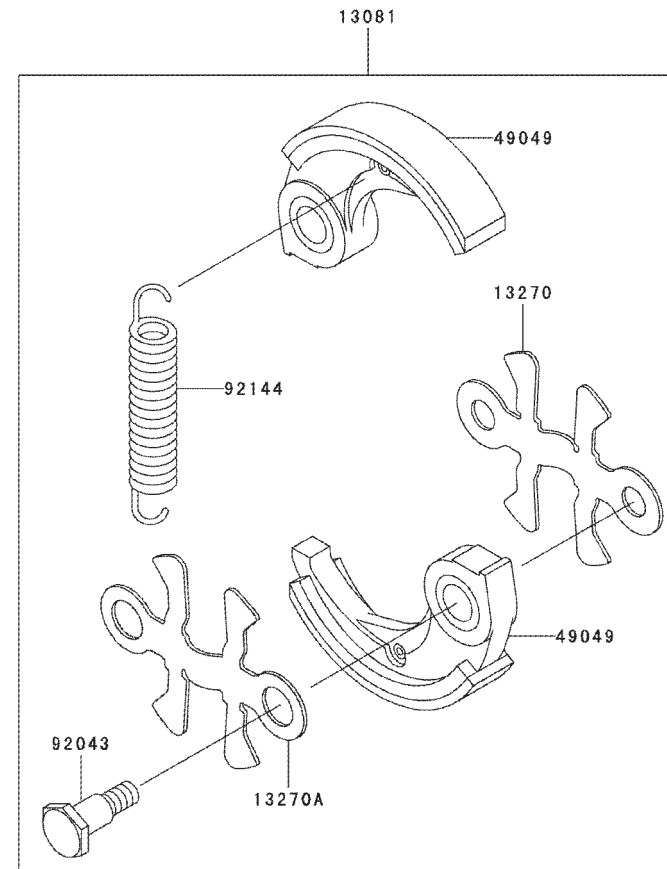

KPW3650V

TJ035E-BF70

PTO EQUIPMENT

REF NO	PART NO	DESCRIPTION	QTY	NOTES
13081	TH34063	CLUTCH-ASSY	1	
13270	TH34063-2	PLATE	1	
13270A	TH34063-4	PLATE	1	
49049	TH34063-1	SHOE-CLUTCH	2	
92043	TH34038	PIN-CLUTCH	2	
92144	TH34063-3	SPRING-CLUTCH	1