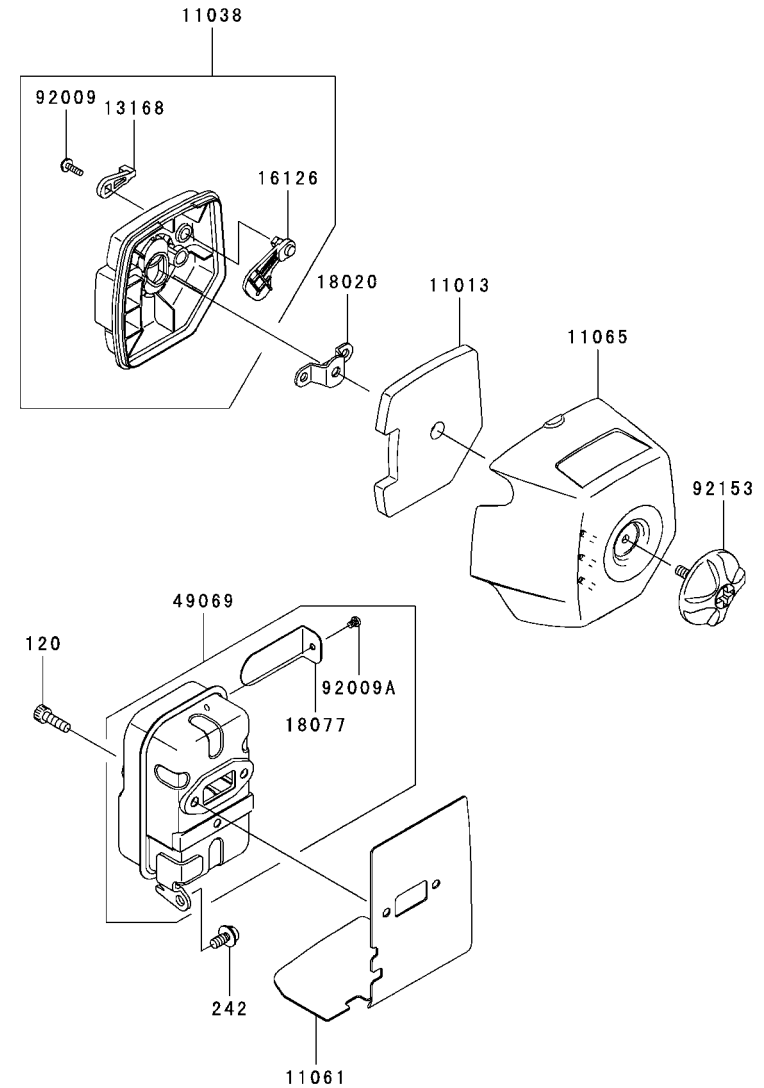

KPW3650V

TJ035E-BF70

AIR FILTER/MUFFLER

REF NO	PART NO	DESCRIPTION	QTY	NOTES
11013	TJ35021	ELEMENT-AIR FILTER	1	
11038	TJ35022	CASE-ASSY-AIR FILTER	1	
11061	TJ35023	GASKET-MUFFLER	1	
11065	TJ35024	*USE TJ35024A*	1	
11065	TJ35024A	CAP	1	
120	120CB0516	BOLT-SOCKET 5X16	2	
13168	TJ27032-1	LEVER	1	
16126	TJ35025	VALVE	1	
18020	TJ27035	BAFFLE	1	
18077	TJ35026	ARRESTER-SPARK	1	
242	242AA0512	SCRW-PAN-WSP+,-5X12	1	
49069	TJ35027	MUFFLER-ASSY	1	
92009	TH23031-03	SCREW 3X10	1	
92009A	TH23042	SCREW	1	
92153	TJ27038	BOLT	1