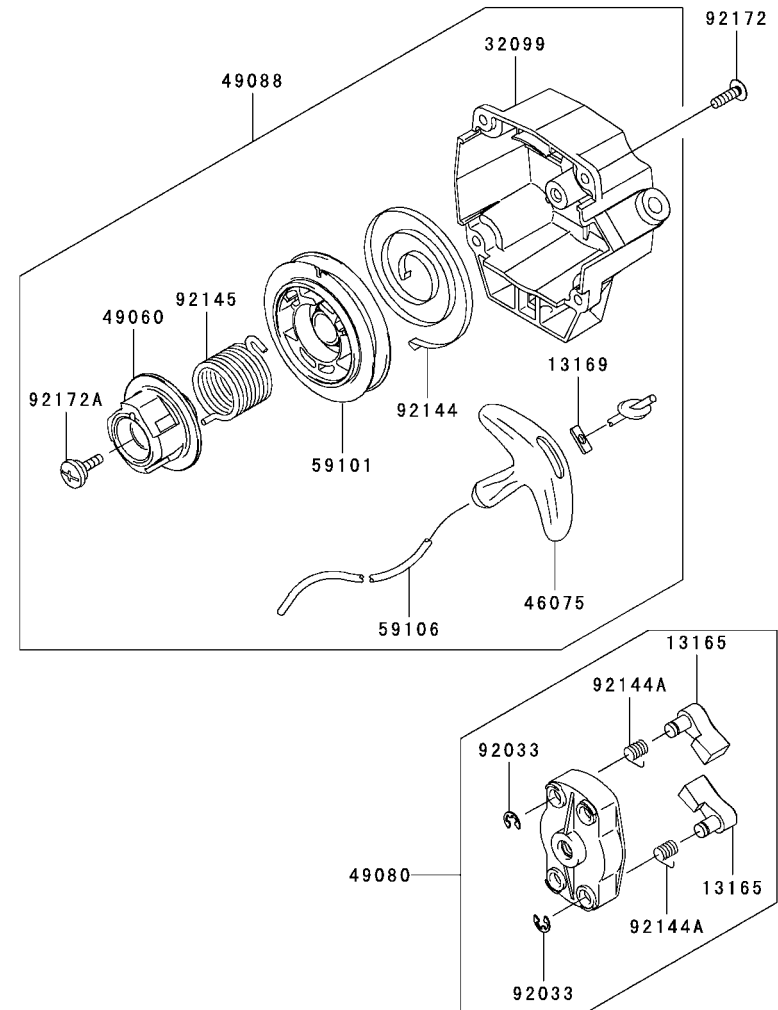

KPW3650V

TJ035E-BF70

STARTER

REF NO	PART NO	DESCRIPTION	QTY	NOTES
13165	TJ35031-1	PAWL	2	
13169	TD18080-07	PLATE	1	
32099	TJ35030-1	CASE,STARTER-RECOIL	1	
46075	TJ35030-2	GRIP-RECOIL STARTER	1	
49060	TJ35030-3	CAM,STARTER-RECOIL	1	
49080	TJ35031	PULLEY-STARTING	1	
49088	TJ35030	STARTER-RECOIL	1	
59101	TJ35030-4	REEL,STARTER-RECOIL	1	
59106	KT17081-10	ROPE	1	
92033	TD18084	RING-SNAP	2	
92144	TF22080-07	SPRING-RECOIL	1	
92144A	TG25057-10	SPRING	2	
92145	TJ35030-6	SPRING	1	
92172	TH23058	SCREW 4X10	4	
92172A	TJ27042-9	SCREW	1