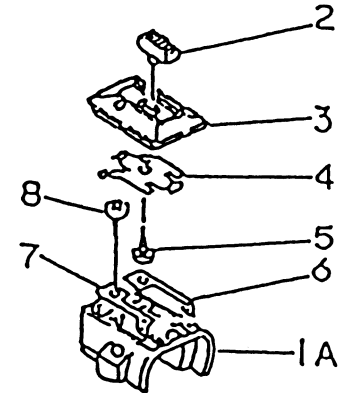

KPW3650V

TJ035E-BF70

THROTTLE LEVER

REF NO	PART NO	DESCRIPTION	QTY	NOTES
	PW33050A	THROTTLE LEVER ASSY	1	
01A	PW33051-01A	BODY-UPPER	1	
01B	PW33051-01B	BODY-LOWER	1	
02	PW24015-02	SWITCH	1	
03	PW24015-03	COVER	1	
04	PW24015-04	SPRING	1	
05	PW24015-05	SCREW 3X8	1	
06	PW24015-06	PLATE-GROUND R	1	
07	PW24015-07	PLATE-GROUND L	1	
08	PW24015-05	SCREW 3X8	2	
09	PW24015-09	LEVER	1	
10	PW24015-10	SHAFT	1	
11	PW24015-11	SPRING	1	
12	PW24015-12	STOPPER	1	
13	PW24015-13	SPRING-RETURN	1	
14	PW24015-14	E-RING	1	
15A	220B0520	SCREW 5X20	2	
16A	311B0500	NUT 5MM	2