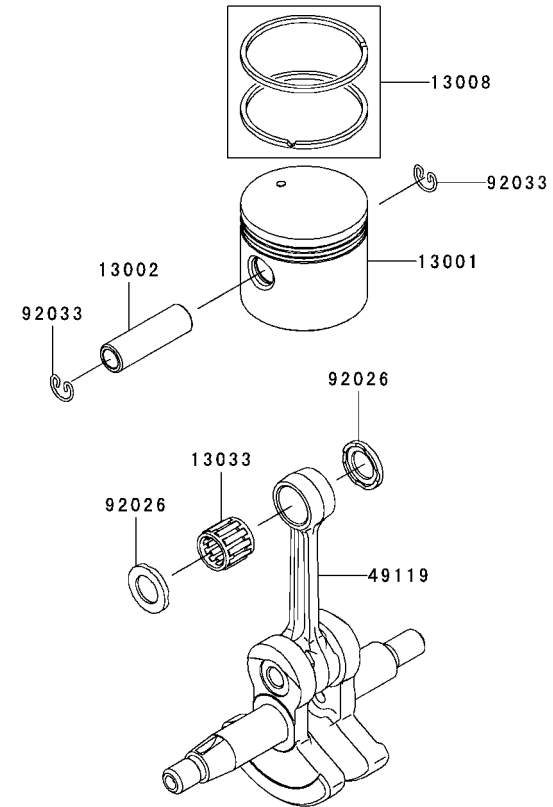

KPW3650V

TJ035E-BF70

PISTON/CRANKSHAFT

REF NO	PART NO	DESCRIPTION	QTY	NOTES
13001	TJ35008	PISTON-ENGINE	1	
13002	TJ35009	PIN-PISTON	1	
13008	TD33026	PISTON RING SET	1	
13033	TJ35010	BEARING-SMALL END	1	
49119	TJ35011	CRANKSHAFT ASSY	1	
92026	TJ35012	SPACER,9X15X1.8	2	
92033	TD33028	RING-SNAP	2