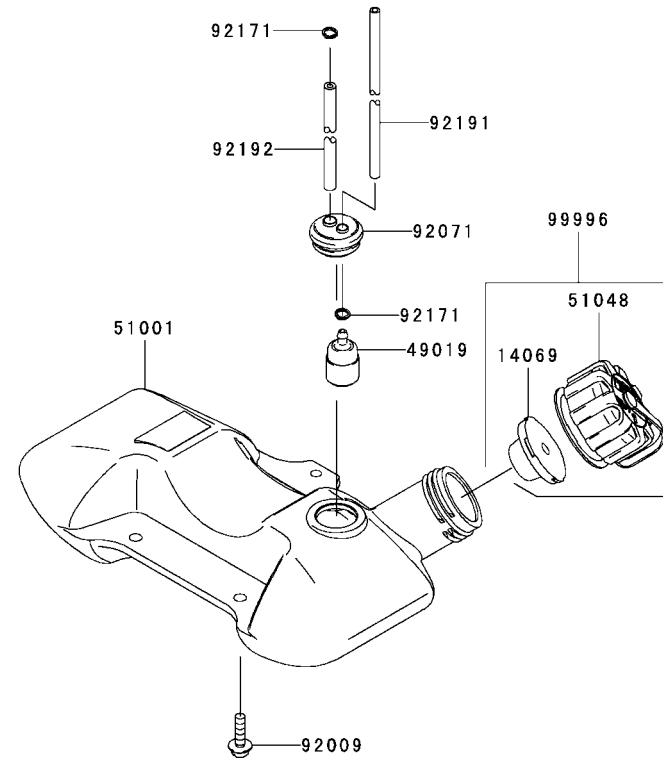

KPW3650V

TJ035E-BF70

FUEL TANK/FUEL VALVE

REF NO	PART NO	DESCRIPTION	QTY	NOTES
14069	TH34065	BREATHER	1	
49019	TJ27043	FILTER-FUEL	1	
51001	TJ35028	TANK-COMP-FUEL	1	
51048	TH34064	CAP ASSY-TANK	1	
92009	TF22042	SCREW 5X20	3	
92071	TG34042	GROMMET-FUEL TANK	1	
92171	TK65043	CLAMP	2	
92191	TH34031	TUBE 3X6X182	1	
92192	TJ35029	TUBE,3X6X90	1	
99996	99996-6089	CAP-TANK & BREATHER ASSY	1