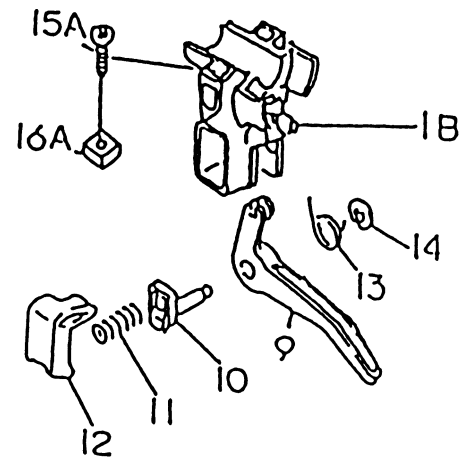

## STARTER

REF NO	PART NO	DESCRIPTION	QTY	NOTES
13165	TJ35031-1	PAWL	2	
13169	TD18080-07	PLATE	1	
32099	TJ35030-1	CASE,STARTER-RECOIL	1	
46075	TJ35030-2	GRIP-RECOIL STARTER	1	
49060	TJ35030-3	CAM,STARTER-RECOIL	1	
49080	TJ35031	PULLEY-STARTING	1	
49088	TJ35030	STARTER-RECOIL	1	
59101	TJ35030-4	REEL,STARTER-RECOIL	1	
59106	KT17081-10	ROPE	1	
92033	TD18084	RING-SNAP	2	
92144	TF22080-07	SPRING-RECOIL	1	
92144A	TG25057-10	SPRING	2	
92145	TJ35030-6	SPRING	1	
92172	TH23058	SCREW 4X10	4	
92172A	TJ27042-9	SCREW	1	

## THROTTLE LEVER

REF NO	PART NO	DESCRIPTION	QTY	NOTES
	PW33050A	THROTTLE LEVER ASSY	1	
01A	PW33051-01A	BODY-UPPER	1	
01B	PW33051-01B	BODY-LOWER	1	
02	PW24015-02	SWITCH	1	
03	PW24015-03	COVER	1	
04	PW24015-04	SPRING	1	
05	PW24015-05	SCREW 3X8	1	
06	PW24015-06	PLATE-GROUND R	1	
07	PW24015-07	PLATE-GROUND L	1	
08	PW24015-05	SCREW 3X8	2	
09	PW24015-09	LEVER	1	
10	PW24015-10	SHAFT	1	
11	PW24015-11	SPRING	1	
12	PW24015-12	STOPPER	1	
13	PW24015-13	SPRING-RETURN	1	
14	PW24015-14	E-RING	1	
15A	220B0520	SCREW 5X20	2	
16A	311B0500	NUT 5MM	2	