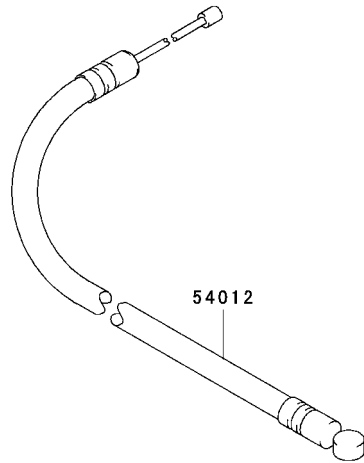

## CARBURETOR

REF NO	PART NO	DESCRIPTION	QTY	NOTES
01	TF22C01	BODY ASSY-AIR PURGE	1	
02	TH26C02Z	BODY ASSY-PUMP	1	
02	TJ27C02V	* USE TH26C02Z *	1	
05	TH26C05Z	O-RING	1	
06	TF22C05	COVER-PRIMER PUMP	1	
07	TJ35C07V	VALVE ASSY-THROTTLE	1	
08	TF22C07	SWIVEL ASSY	1	
09	TF22C08	VALVE-INLET NEEDLE	1	
10	TF22C10	GASKET-METERING DIAPHRAGM	1	
11	TEX54C11XA	GASKET-PUMP	1	
11061A	TJ35032	GASKET,CARBURETOR/INSULATOR	1	
11061B	TJ35033	GASKET,CYLINDER/INSULATOR	1	
12	TF22C13	DIAPHRAGM-PUMP	1	
12021	TJ35034	VALVE-ASSY-REED	1	
12022	TJ27028	VALVE-REED	1	
13	TJ27C13V	DIAPHRAGM ASSY-METERING	1	
15	TF22C19	SCREW-COLLAR THROTTLE	1	
15004	TJ35C00-V	CARBURETOR ASSY	1	
16	TH26C16Z	SCREW-CABLE ADJUST	1	
16A	TF22C20	SCREW-METERING LEVER PIN	1	
17	TF22C18	SCREW-COVER	4	
19	TF22C21	SPRING-METERING LEVER	1	
20	TF22C22Z	JET-MAIN KIT	1	
21	TEX54C21XA	NUT-CABLE ADJUST	1	
23	TF22C23	SCREEN-FUEL INLET	1	
234	234AA0560	SCREW-PAN-WSP +- 5X60	2	
24	TF22C24	PIN-METERING LEVER	1	
25	TF22C26	LEVER-METERING	1	
26	TF22C27	BRACKET-CABLE	1	
27	TF22C28	VALVE-CHECK	1	
29	TF22C29	PRIMER-BULB	1	
32085	TJ27029	STOPPER	1	
92009	TG25027-07	SCREW 5X20	4	
92172	TK65032	SCREW-3X12	1	
CRK	TH23X-CRK	CARBURETOR KIT		
GDK	TF22-GDK	GASKET/DIAPHRAGM KIT		

## CONTROL EQUIPMENT

REF NO	PART NO	DESCRIPTION	QTY	NOTES
54012	TG28017	CABLE-THROTTLE	1	