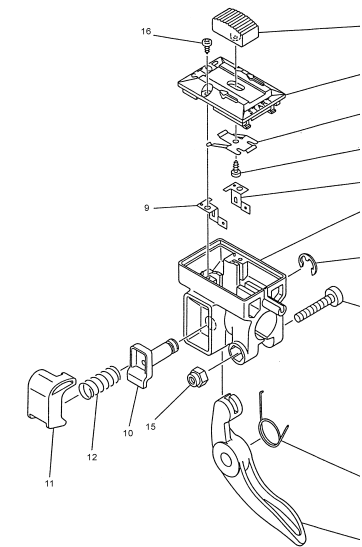

KPW3650V

TJ035E-BF70

BICYCLE HANDLE KIT

REF NO	PART NO	DESCRIPTION	QTY	NOTES
055A-1	PW32031A	HANDLE W/GRIP	1	
055A-2	PW34063	HANDLE-R W/GRIP	1	
056A	PW32033	HOLDER-HANDLE #1	1	
057A	PW32034	HOLDER-HANDLE #2	1	
058A	PW32035	HOLDER-HANDLE #3	1	
060A	B06X25W	BOLT WWASHERS 6X25	6	
061A	PW34067	THROTTLE LEVER ASSY	1	
062A	PW34064	WIRE-LEAD 1MM	2	
063A	KT17072	CABLE-THROTTLE	*	
063A	PW36570	CABLE-THROTTLE LONG	1	
064A	PW34066	COVER-LEAD WIRE	1	
065A	312B0600	NUT 6MM	1	

THROTTLE LEVER - BICYCLE HANDLE

REF NO	PART NO	DESCRIPTION	QTY	NOTES
	PW34067	THROTTLE LEVER ASSY	1	
001	PW34067-01	BODY	1	
002	PW34067-02	LEVER	1	
003	PW24015-13	SPRING-RETURN	1	
004	PW24015-03	COVER	1	
005	PW24015-02	SWITCH	1	
006	PW24015-04	SPRING	1	
007	PW24015-05	SCREW 3X8	1	
008	PW34067-03	PLATE-GROUND R	1	
009	PW34067-04	PLATE-GROUND L	1	
010	PW24015-10	SHAFT	1	
011	PW24015-12	STOPPER	1	
012	PW24015-11	SPRING	1	
013	PW24015-14	E-RING	1	
014	S05X25	SCREW 5X25	1	
015	PW24015-16	NUT-NYLON	1	
016	PW24015-05	SCREW 3X8	2