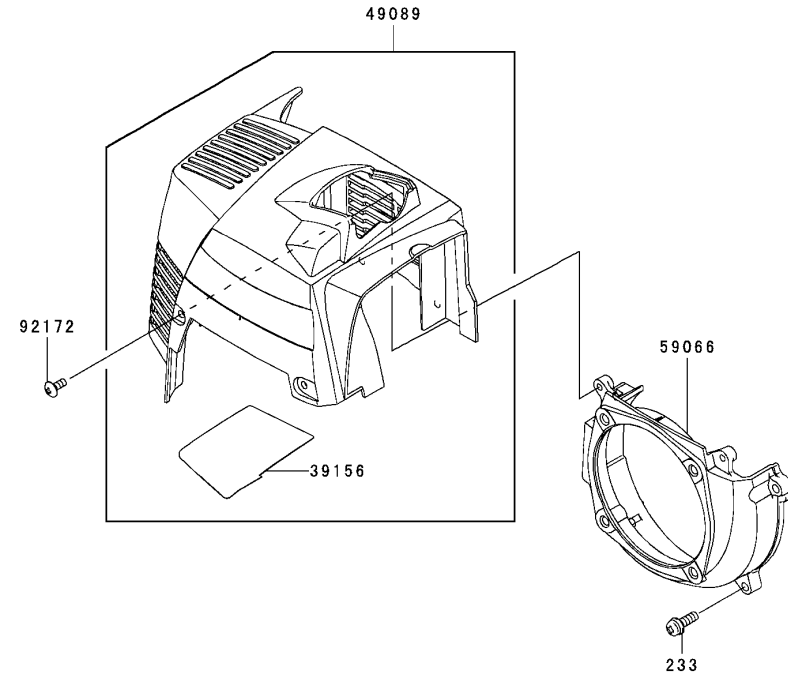

COOLING EQUIPMENT

REF NO	PART NO	DESCRIPTION	QTY	NOTES
233	233AA0516	SCREW-PAN-WP+- 5X16	4	
39156	TJ35013	PAD,SHROUD	1	
49089	TJ35014	SHROUD-ENGINE	1	
59066	TJ35015	HOUSING-FAN	1	
92172	TJ27017	SCREW 4X10	2