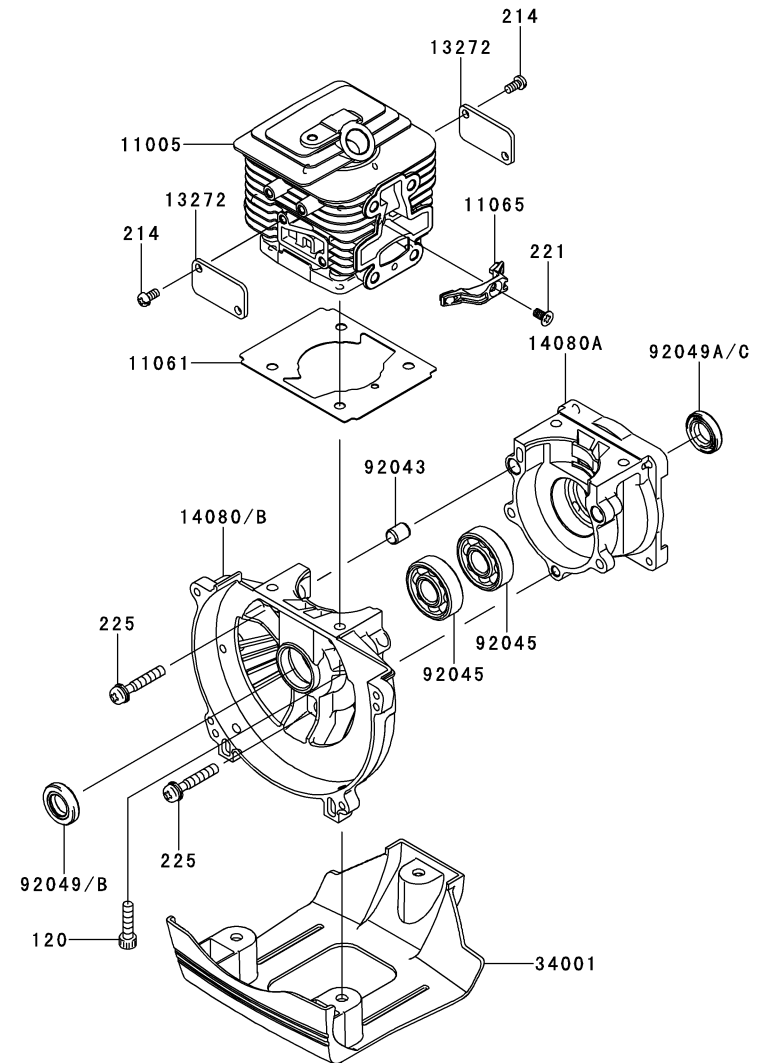

KPW3650V

TJ035E-BF70

CYLINDER/CRANKCASE

REF NO	PART NO	DESCRIPTION	QTY	NOTES
11005	TJ35001	CYLINDER-ENGINE	1	
11061	TJ35002	GASKET	1	
11065	TJ35003	CAP	1	
120	120CB0520	BOLT-SOCKET 5X20	4	
13272	TJ35004	PLATE	2	
14080	TJ35005	CRANKCASE	1	
14080A	TJ35006	CRANKCASE	1	
14080B	TJ35040	CRANKCASE	1	
214	214AA0408	SCREW-PAN+- 4X8	4	
221	221AA0408	SCREW-CSK-CROSS,4X8	1	
225	225AA0530	SCREW-PAN-WSP-CROS 5X30	3	
34001	TJ35007	STAND	1	
92043	TF22006	PIN	2	
92045	BB6201	BEARING-BALL 6201	2	
92049B	TJ35041	SEAL-OIL,SD12X22X4.5GS	1	
92049C	TJ35042	SEAL-OIL,SD12X22X4.5VS	1