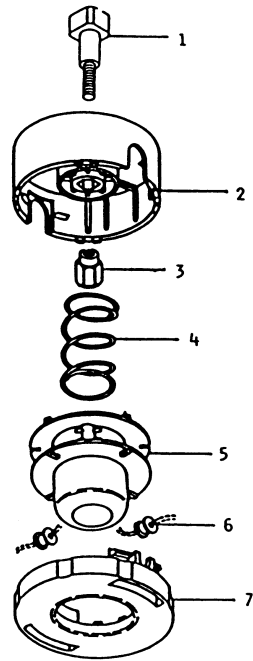

KPW3650V

TJ035E-BF70

CUTTING HEAD (AUTOMATIC)

REF NO	PART NO	DESCRIPTION	QTY	NOTES
	LCT010A	HEAD ASSY-TAP	1	
01	LCT001B	SHAFTBOLT-LH 8MM	1	
02	LCT010A-02	HOUSING-OUTER	1	
03	LCT010A-08	NUT	1	
04	LCT010-05	SPRING	1	
05	LCT010A-04	INNER-BUMP	1	
06	LCT003	EYELET	2	
07	LCT010A-03	BASE	1