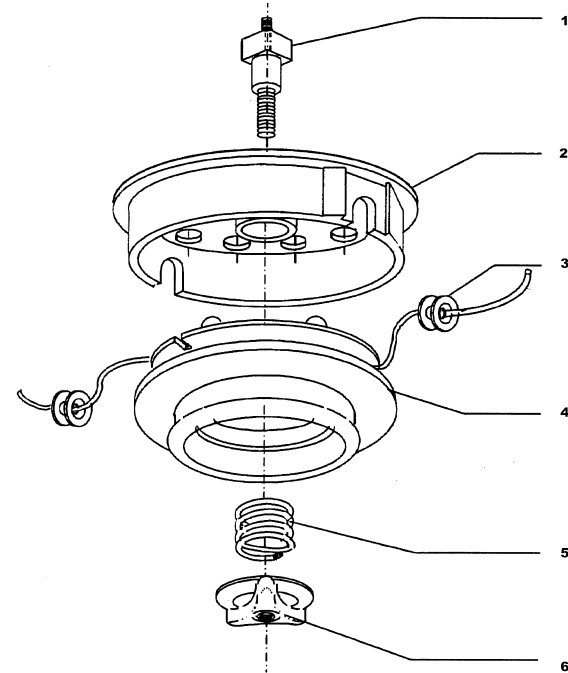

CUTTING HEAD (MANUAL)

REF NO	PART NO	DESCRIPTION	QTY	NOTES
	UN-10	MANUAL HEAD-UNIVERSAL	1	
01	UN10-B1	BOLT 8X1.25 MLH	1	
02	UN10-2	HOUSING	1	
03	UN10-3A	EYELET	2	
04	UN10-4	SPOOL	1	
05	UN10-5	SPRING	1	
06	UN10-6	KNOB-LH	1