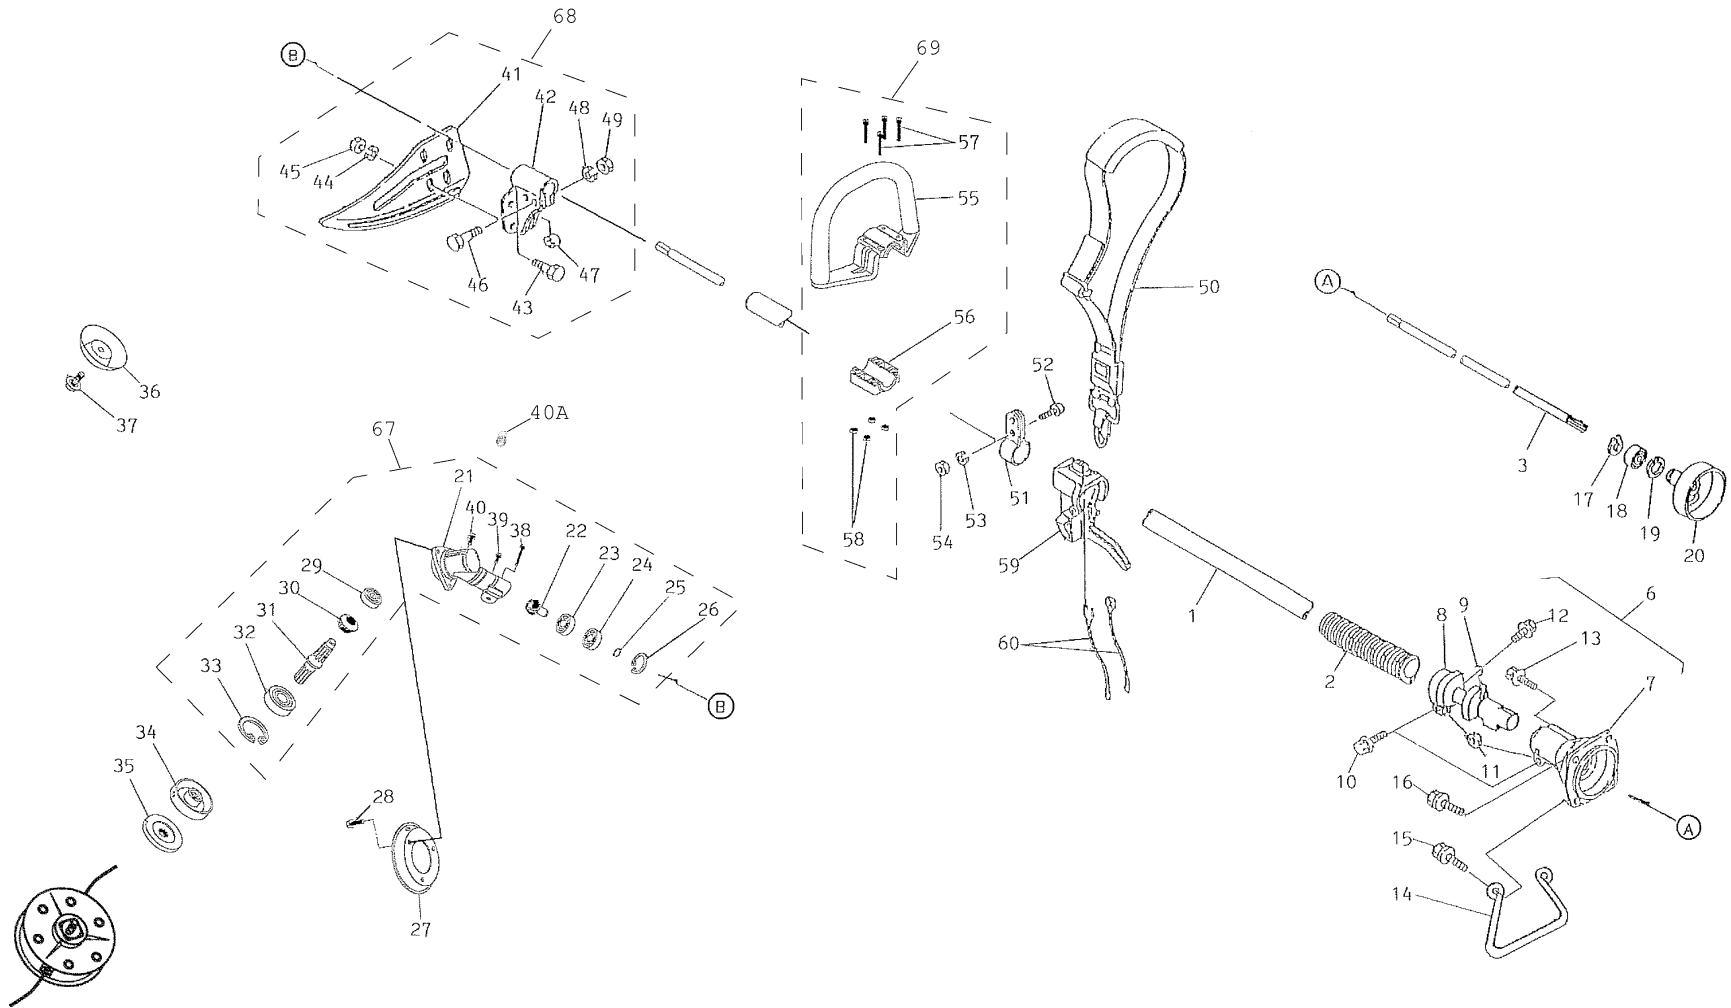

KPW3650V

TJ035E-BF70

BODY

KPW3650V

TJ035E-BF70

BODY

REF NO	PART NO	DESCRIPTION	QTY	NOTES
01	PW36501	DRIVE HOUSING ASSY (W/ BUSHINGS)	1	
02	PW23016A	GRIP-DRIVE HOUSING	1	
03	PW36503	DRIVE SHAFT	1	
06	PW34006	CLUTCH CASE ASSY	1	
07	PW34007	CASE-CLUTCH	1	
08	PW34008	INNER CASE	1	
09	PW34009	CUSHION-RUBBER	1	
10	B06X30W	BOLT W/WASHERS 6X30	2	
11	PW34011	COLLAR	2	
12	B06X16W	BOLT W/WASHERS 6X16	1	
13	PW34013	BOLT-STOPPER 5X14	1	
14	PW34014A	STAND	1	
15	B06X25W	BOLT W/WASHERS 6X25	2	
16	B06X20W	BOLT W/WASHERS 6X20	2	
17	PW34016	RING-SNAP	1	
18	PW34017	BEARING (6203-2RU)	1	
19	PW34018	RING-SNAP #40	1	
20	PW34019	DRUM-CLUTCH	1	
21	PW36521	GEAR CASE	1	
22	PW36522	PINION	1	
23	PW36523	BEARING, BALL, 6000	1	
24	PW36524	BEARING, BALL, 6000Z	1	
25	PW23039	RING-SNAP #10	1	
26	PW23005	RING-SNAP #26	1	
27	PW36527	GRASS COVER	1	
28	B05X8W	BOLT W/WASHERS 5X8	3	
28	PW36528	BOLT, W/ WASHER, 5X8	3	
29	PW34026	BEARING (NSK629)	1	
30	PW36530	GEAR	1	
31	PW36531	CUTTER SHAFT	1	
32	PW36532	BEARING, BALL, 6201UU	1	
33	PW24012	RING-SNAP #32	1	
34	PW36534	FIXER, BLADE, UPPER	1	
35	PW36535	FIXER, BLADE, LOWER	1	
36	PW36536	CUTTER BOWL	1	

BODY

REF NO	PART NO	DESCRIPTION	QTY	NOTES
37	PW27525	CUTTER BOLT	1	
38	B06X25W	BOLT W/WASHERS 6X25	1	
39	B05X10W	BOLT, W/WASHERS, 5x10	1	
40	B06X8	BOLT, 6X8	1	
40A	PW27526	GREASE FITTING M6X1.0	1	
41	PW23062-02	COVER-GUARD	1	
42	PW23062-01	HOLDER-GUARD	1	
43	B06X12	BOLT 6X12	4	
44	SW006	WASHER-SPRING 6MM	4	
45	HN006	NUT 6MM	4	
46	B06X25	BOLT 6X25	2	
47	PW23062-04	COLLAR-GUARD	2	
48	SW006	WASHER-SPRING 6MM	2	
49	HN006	NUT 6MM	2	
50	PW23070	STRAP-SHOULDER	1	
51	PW23017	SUPPORT-STRAP	1	
52	S05X12	SCREW 5X12	1	
53	SW005	WASHER-SPRING 5MM	1	
54	311B0500	NUT 5MM	1	
55	PW36555	HANDLE LOOP	1	
56	PW36556	BRACKET, LOOP HANDLE	1	
57	PW27509	SCREW, W/WASHERS, 5X35, BLACK	4	
58	PW27510	NUT 5, BLACK	4	
59	PW33050A	THROTTLE LEVER ASSY	1	
60	PW24016	WIRE-LEAD	2	
67	PW36567	GEAR CASE, ASSY	1	
68	PW23062	SAFETY GUARD ASSY	1	
69	PW36569	LOOP HANDLE ASSY	1