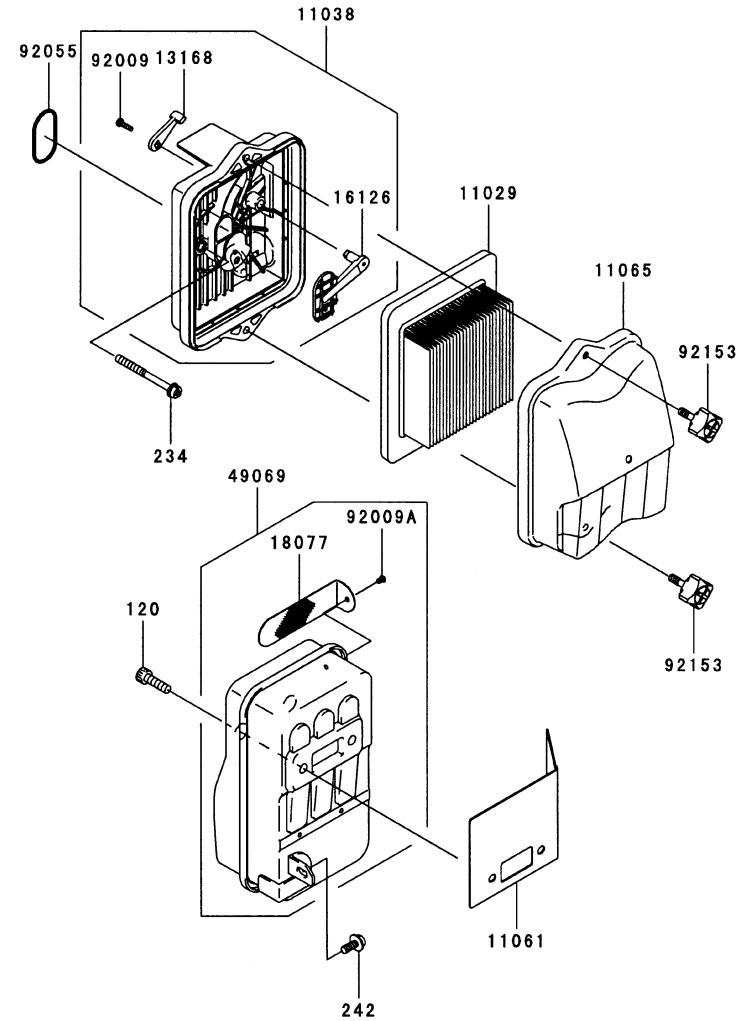

KTBL6500VA

TK65D-CF70

AIR FILTER/MUFFLER

REF NO	PART NO	DESCRIPTION	QTY	NOTES
11029	TK65033	ELEMENT-ASSY-AIR FILTER	1	
11038	TK65034A	CASE ASSY-AIR FILTER	1	
11061	TK65035	GASKET-MUFFLER-CYLINDER	1	
11065	TK65036	CAP-AIR FILTER	1	
120	120W0620	BOLT-SOCKET 6X20	2	
13168	TK65034-1	LEVER	1	
16126	TK65034-2	VALVE	1	
18077	TK65037	ARRESTER-SPARK	1	
234	234B0555	SCREW 5X55	2	
242	242B0514	SCREW 5X14	1	
49069	TK65038	MUFFLER ASSY	1	
92009	TH23031-03	SCREW 3X10	1	
92009A	TH23042	SCREW	1	
92055	TK65039	RING-O, ID=31.2	1	
92153	TK65040	BOLT-5X18	2