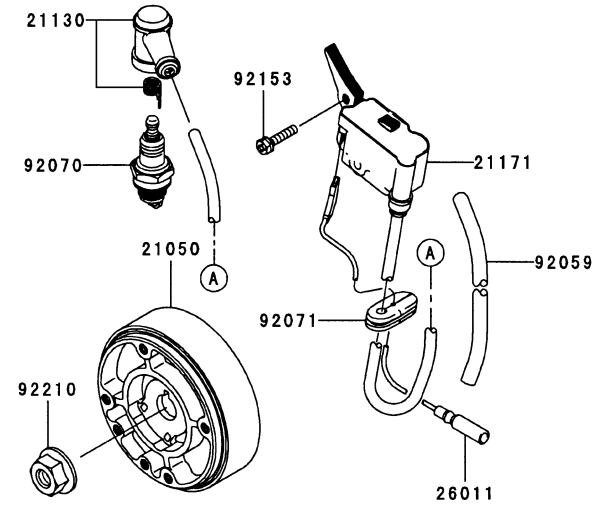

TK65D-CF70

ELECTRICAL EQUIPMENT

REF NO	PART NO	DESCRIPTION	QTY	NOTES
21050	TK65016	FLYWHEEL	1	
21130	KT12048	PLUG CAP ASSY	1	
21171	TK65017	COIL-ASSY-IGNITION	1	
26011	TK65018	WIRE-LEAD	1	
92059	TE56063	TUBE	1	
92070	BPMR7A	SPARK PLUG-NGK	1	
92071	TK65019	GROMMET	1	
92153	TK65020	BOLT-4X20	2	
92210	TK65021	NUT-M10	1