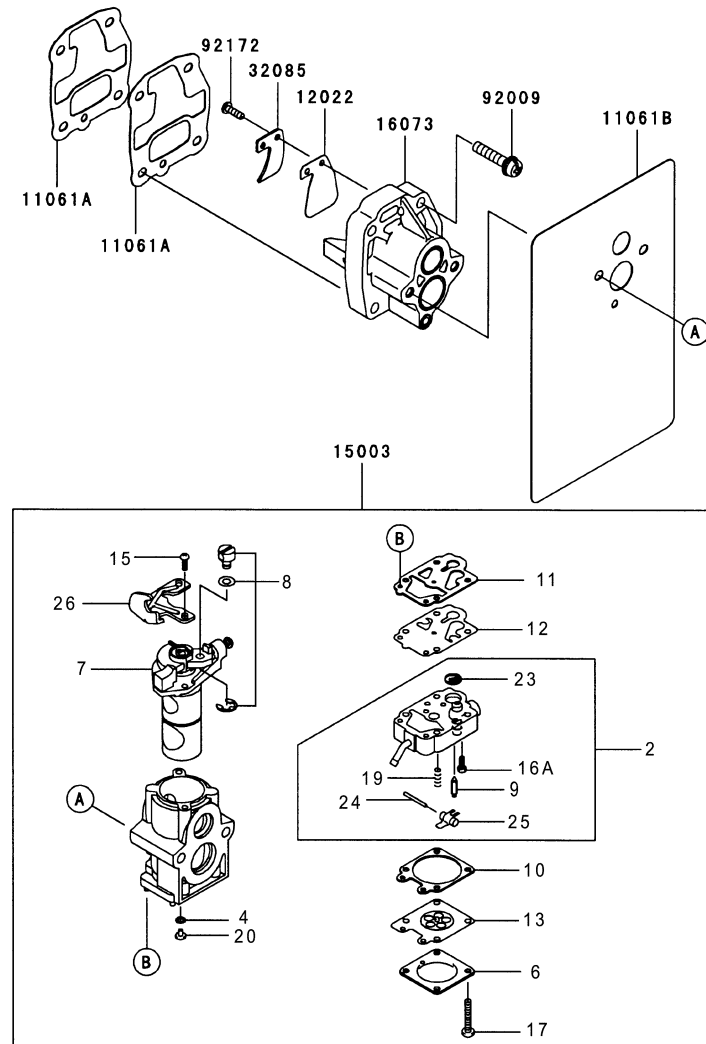

## AIR FILTER/MUFFLER

REF NO	PART NO	DESCRIPTION	QTY	NOTES
11029	TK65033	ELEMENT-ASSY-AIR FILTER	1	
11038	TK65034A	CASE ASSY-AIR FILTER	1	
11061	TK65035	GASKET-MUFFLER-CYLINDER	1	
11065	TK65036	CAP-AIR FILTER	1	
120	120W0620	BOLT-SOCKET 6X20	2	
13168	TK65034-1	LEVER	1	
16126	TK65034-2	VALVE	1	
18077	TK65037	ARRESTER-SPARK	1	
234	234B0555	SCREW 5X55	2	
242	242B0514	SCREW 5X14	1	
49069	TK65038	MUFFLER ASSY	1	
92009	TH23031-03	SCREW 3X10	1	
92009A	TH23042	SCREW	1	
92055	TK65039	RING-O, ID=31.2	1	
92153	TK65040	BOLT-5X18	2	

## CARBURETOR

REF NO	PART NO	DESCRIPTION	QTY	NOTES
02	TK65C02	BODY ASSY-PUMP	1	
04	TEX54DC04XA	O-RING	1	
06	TK65C06	COVER-METERING DIAPHRAGM	1	
07	TEX54C07XA	VALVE ASSY-THROTTLE	1	
08	TF22C07	SWIVEL ASSY	1	
09	TF22C08	VALVE-INLET NEEDLE	1	
10	TK65C10	GASKET-METERING DIAPHRAGM	1	
11	TEX54C11XA	GASKET-PUMP	1	
11061A	TK65027	GASKET-PLATE	2	
11061B	TK65028	GASKET-CARBURETOR/INSULATOR	1	
12	TF22C13	DIAPHRAGM-PUMP	1	
12022	TK65029	VALVE-REED	1	
13	TH26C13Z	DIAPHRAGM ASSY-METERING	1	
14	TF22C17	SCREW-IDLE ADJUST	1	
15	TF22C19	SCREW-COLLAR THROTTLE	2	
15003	TK65C00-V	CARBURETOR ASSY	1	
16073	TK65030	INSULATOR	1	
16A	TF22C20	SCREW-METERING LEVER PIN	1	
17	TF22C18	SCREW-COVER	4	
19	TF22C21	SPRING-METERING LEVER	1	
20	TK65C20V	JET KIT # 55.5	1	
23	TF22C23	SCREEN-FUEL INLET	1	
24	TF22C24	PIN-METERING LEVER	1	
25	TF22C26	LEVER-METERING	1	
26	TK65C26	BRACKET-CABLE	1	
32085	TK65031	STOPPER	1	
92009	TF22037	SCREW 5X25	4	
92172	TK65032	SCREW-3X12	1	
CRK	TEX54XA-CRK	CARBURETOR KIT		
GDK	TEX54XA-GDK	GASKET/DIAPHRAGM KIT		

## CONTROL EQUIPMENT

REF NO	PART NO	DESCRIPTION	QTY	NOTES
54012A	TK65050	CABLE-THROTTLE (LONG)	1	