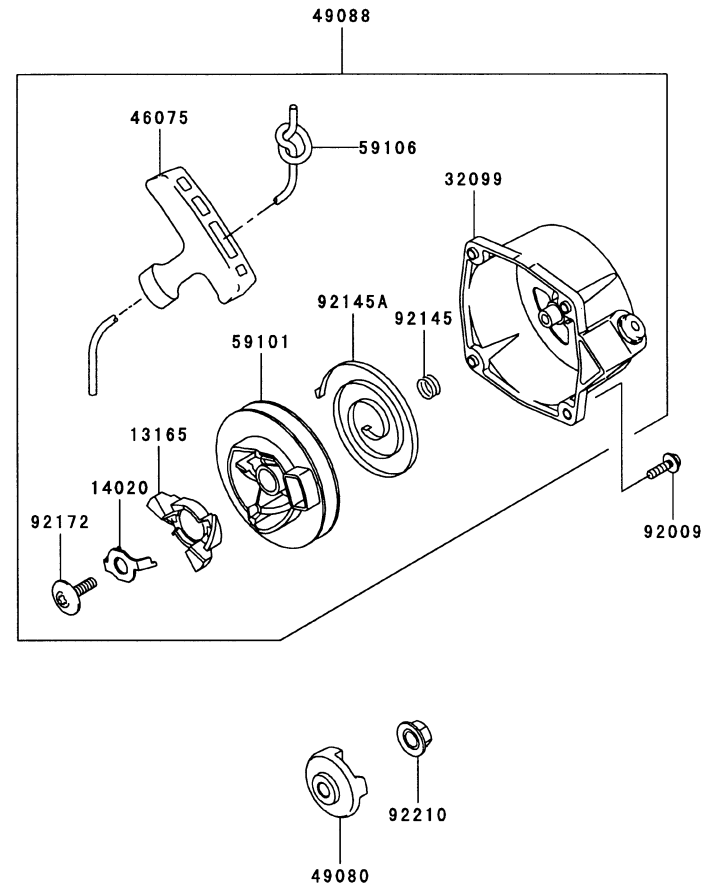

KTBL6500VA

TK65D-CF70

STARTER

REF NO	PART NO	DESCRIPTION	QTY	NOTES
13165	TK65047-2	PAWL-STARTER-RECOIL	1	
14020	TK65047-1	RETAINER	1	
32099	TK65047-6	CASE-STARTER-RECOIL	1	
46075	TK65047-8	GRIP-STARTER-RECOIL	1	
49080	TK65048	PULLEY-STARTING	1	
49088	TK65047	STARTER-RECOIL	1	
59101	TK65047-3	REEL-STARTER-RECOIL	1	
59106	TK65047-7	ROPE-3.5X1000	1	
92009	TE56068-11	SCREW	4	
92145	TK65047-5	SPRING	1	
92145A	TK65047-4	SPRING-RECOIL	1	
92172	TK65047-9	SCREW	1	
92210	TK65049	NUT	1