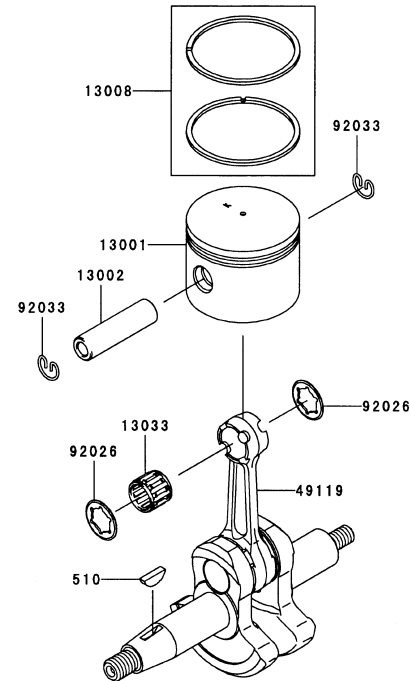

TK65D-CF70

PISTON/CRANKSHAFT

REF NO	PART NO	DESCRIPTION	QTY	NOTES
13001	TK65008	PISTON-ENGINE	1	
13002	TK65009	PIN-PISTON	1	
13008	TK65010	RING-SET-PISTON	1	
13033	TK65011	BEARING-SMALL END	1	
49119	TK65012	CRANKSHAFT ASSY	1	
510	KT30204	KEY	1	
92026	TK65013	SPACER	2	
92033	KT30208	RING-SNAP	2