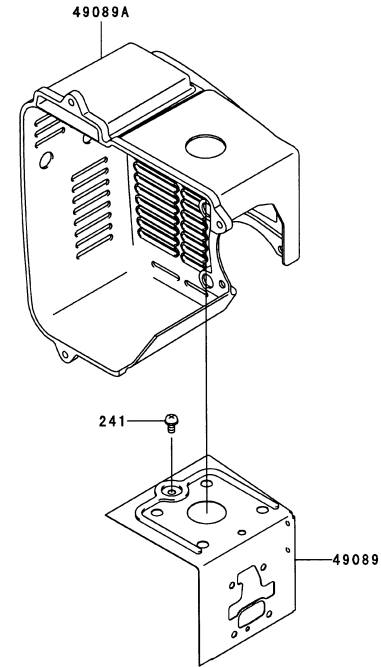

TK65D-CF70

COOLING EQUIPMENT

REF NO	PART NO	DESCRIPTION	QTY	NOTES
241	241B0510	SCREW-PAN-WP+-,5X10	1	
49089	TK65014	SHROUD-ENGINE (METAL)	1	
49089A	TK65015	SHROUD-ENGINE (PLASTIC)	1