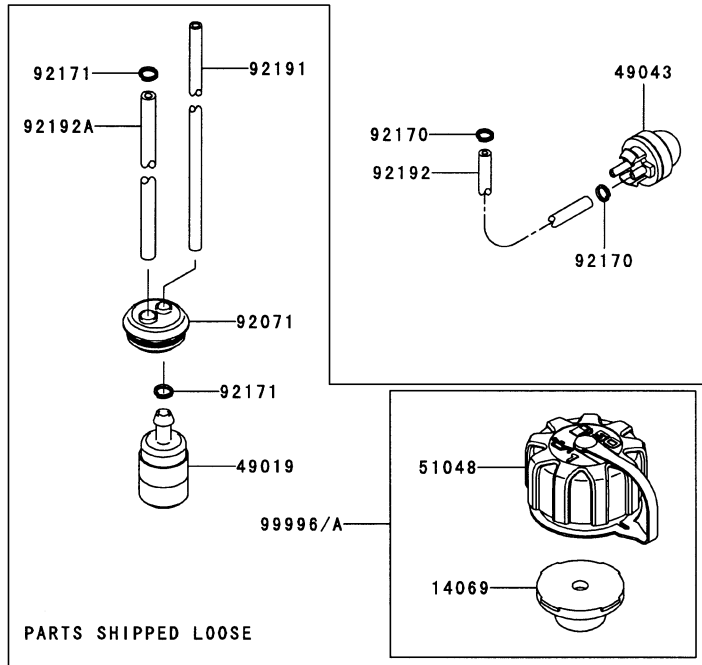

KTBL6500VA

FUEL TANK/FUEL VALVE

REF NO	PART NO	DESCRIPTION	QTY	NOTES
	TK65046E	TANK-FUEL (EVAP)	1	
14069	TH34065	BREATHER	1	
49019	TEX54C22XA	FILTER-FUEL	1	
49043	TK65C27	PUMP-PRIMING	1	
51048	TH34064	CAP ASSY-TANK	1	
92071	TG34042	GROMMET-FUEL TANK	1	
92170	TK65042	CLAMP	2	
92171	TK65043	CLAMP	2	
92191	TE56119	TUBE 3X5X300	1	
92192	TK65044	TUBE-2.3X5X93	1	
92192A	TK65045	TUBE-3X6X160	1	
99996A	99996-6089	CAP-TANK & BREATHER ASSY	1