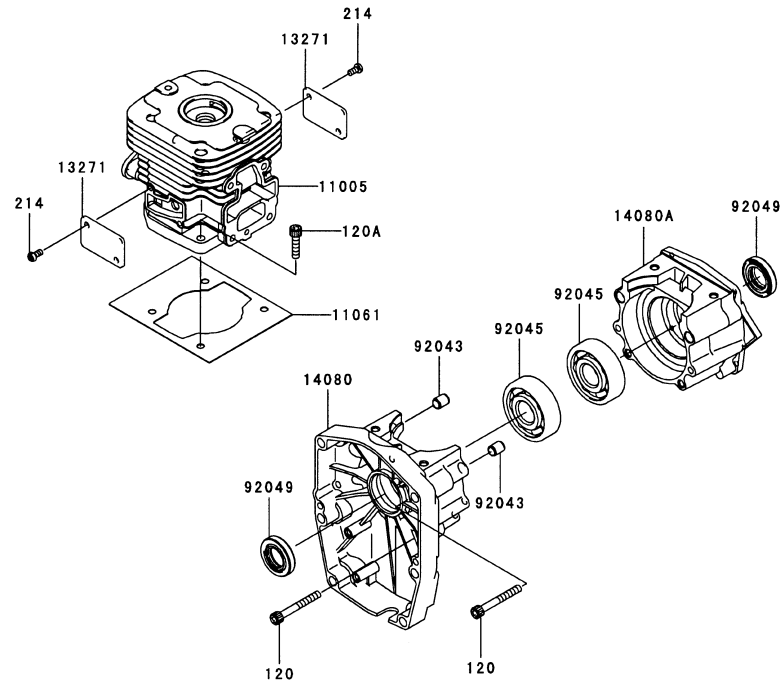

KTBL6500VA

CYLINDER/CRANKCASE

REF NO	PART NO	DESCRIPTION	QTY	NOTES
11005	TK65001	CYLINDER-ENGINE	1	
11061	TK65002	GASKET, CYLINDER	1	
120	120S0540	BOLT-SOCKET, 5X40	4	
120A	120W0520	BOLT-SOCKET, 5X20	4	
13271	TK65003	PLATE	2	
14080	TK65004	CRANKCASE (PTO)	1	
14080A	TK65005	CRANKCASE (RECOIL)	1	
214	214B0408	SCREW 4X8	4	
92043	TF22006	PIN	2	
92045	TK65006	BEARING-BALL, 6303C3	2	
92049	TK65007	SEAL-OIL, TC 17-30-6	2