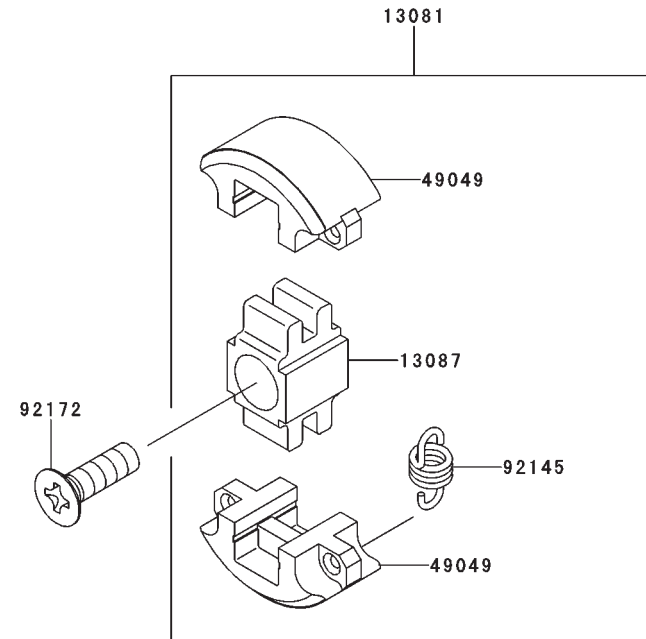

PHT3000V

TJ023V-AF70

ELECTRIC EQUIPMENT

REF NO	PART NO	DESCRIPTION	QTY	NOTES
13165	TJ27042-1	PAWL	2	
16073	TJ27018	INSULATOR	2	
21050	TJ23019	FLYWHEEL	1	
21130	TJ23020A	CAP ASSY-SPARK PLUG	1	
21171	TJ23021	COIL-ASSY-IGNITION	1	
26011	TD18089	WIRE-LEAD L=100	1	
26011A	TJ23022	WIRE-LEAD,L=180	1	
510	KT12025	KEY	1	
92033	TD18084	RING-SNAP	2	
92070	BPMR8Y	NGK SPARK PLUG	1	
92081	TD18083A	SPRING-RETURN	2	
92153	TJ27022	BOLT 4X20	2	
92210	TK65049	NUT	1	

PHT3000V

TJ023V-AF70

FUEL TANK/FUEL VALVE

REF NO	PART NO	DESCRIPTION	QTY	NOTES
14069	TH34065	BREATHER	1	
32052	TJ23034	BRACKET-TANK	1	
49019	TF22C30X	FILTER-FUEL	1	
51001	TJ23036	TANK-COMP-FUEL	1	
51048	TH34064	CAP ASSY-TANK	1	
92002	TF22064	BOLT	1	
92009	TG25051X	SCREW 5X16	3	
92071	TJ23037	GROMMET	1	
92171	TJ23038	CLAMP	1	
92171A	TJ23039	CLAMP	1	
92192	TJ23040	TUBE, 3X5.5X115	1	
92192A	TJ23041	TUBE, 3X5.0X200	1	
99996	99996-6089	CAP-TANK & BREATHER ASSY	1	

PISTON/CRANKSHAFT

REF NO	PART NO	DESCRIPTION	QTY	NOTES
13001	TJ23011	PISTON-ENGINE	1	
13002	TJ23012	PIN-PISTON	1	
13008	TD24019	PISTON RING SET	1	
13033	TJ23013	BEARING-SMALL END	1	
49119	TJ23014	CRANKSHAFT-ASSY	1	
92026	TJ27013	SPACER	2	
92033	TH23056	RING-SNAP	2	

BODY

REF NO	PART NO	DESCRIPTION	QTY	NOTES
37A	P35035	PLUG-ZIRK FITTING	2	
38	P35038	HANDLE-RIGHT	1	
39	P30009	LOOP HANDLE	1	
40	P35040	BRACKET-HANDLE FRONT	1	
41	P35041	BRACKET-HANDLE REAR	1	
42	B06X14W	BOLT W/WASHER 6X14	4	
43	SW006	WASHER-SPRING 6MM	2	
44	FW006	WASHER 6MM	2	
45	HN006	NUT 6MM	2	
46	P30010	THROTTLE LEVER 22	1	
47	P30011	HARNESS, SWITCH	1	
49	P25051	NUT-JAM 1/4X28	4	
50	P25046	WASHER-SHOCKPROOF	9	
51	P25045	NUT 1/4X20	2	
52	P25054	NUT-CROWN 1/4X28	3	
53	P35053A	BACK UP BAR	1	
54	PHT-234	BLADE-LOWER	1	
55	PHT-235	BLADE-UPPER	1	
56	P25049	WASHER-BLADE (BLACK)	5	
57	P25048	BOLT-BLADE SHORT	4	
58	P25053B	BOLT-LONG (FULL THREAD)	1	
CVR	PHT-250	COVER-BLADE	1	