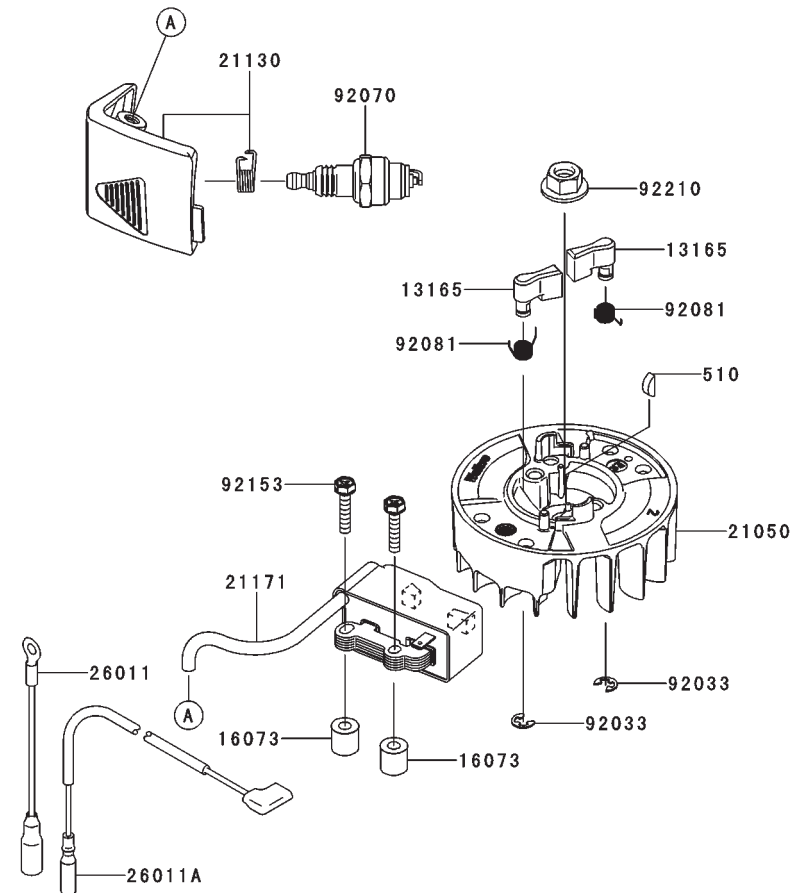

PHT3000V

TJ023V-AF70

ELECTRIC EQUIPMENT

REF NO	PART NO	DESCRIPTION	QTY	NOTES
13165	TJ27042-1	PAWL	2	
16073	TJ27018	INSULATOR	2	
21050	TJ23019	FLYWHEEL	1	
21130	TJ23020A	CAP ASSY-SPARK PLUG	1	
21171	TJ23021	COIL-ASSY-IGNITION	1	
26011	TD18089	WIRE-LEAD L=100	1	
26011A	TJ23022	WIRE-LEAD,L=180	1	
510	KT12025	KEY	1	
92033	TD18084	RING-SNAP	2	
92070	BPMR8Y	NGK SPARK PLUG	1	
92081	TD18083A	SPRING-RETURN	2	
92153	TJ27022	BOLT 4X20	2	
92210	TK65049	NUT	1