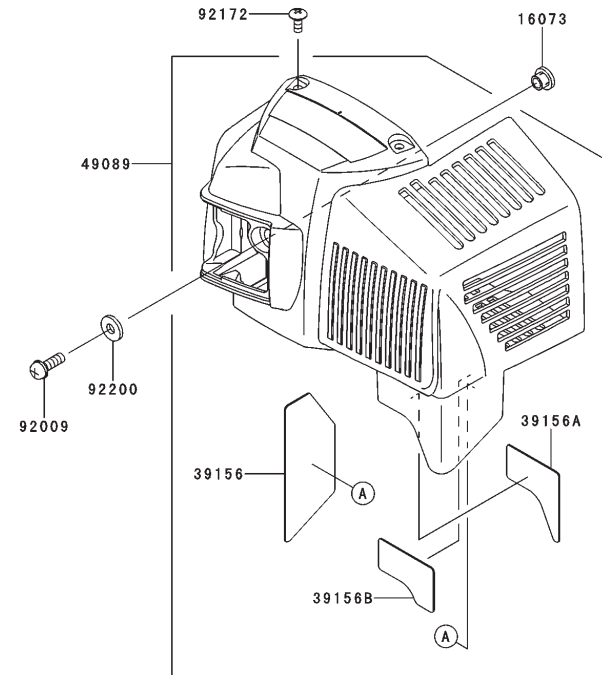

TJ023V-AF70

AIR FILTER/MUFFLER

REF NO	PART NO	DESCRIPTION	QTY	NOTES
11011	TJ23027	CASE-AIR FILTER	1	
11013	TJ23028	ELEMENT-AIR FILTER	1	
11061	TJ23029	GASKET	1	
11065	TJ23030	CAP	1	
120	120CB0516	BOLT-SOCKET 5X16	2	
18020	TJ23031	BAFFLE	1	
18077	TJ23032	ARRESTER-SPARK	1	
49069	TJ23033	MUFFLER-ASSY	1	
92009	TH23042	SCREW	1	
92153	TJ27038	BOLT	1	

PHT3000V

TJ023V-AF70

CARBURETOR

REF NO	PART NO	DESCRIPTION	QTY	NOTES
01	TF22C01	BODY ASSY-AIR PURGE	1	
02	TF22C02	BODY ASSY-PUMP	1	
02	TH26C02Z	BODY ASSY-PUMP	*	
04	TEX54DC04XA	O-RING	1	
05	TH26C05Z	O-RING	1	
06	TF22C05	COVER-PRIMER PUMP	1	
07	TJ23C07V	VALVE ASSY-THROTTLE	1	
08	TF22C07	SWIVEL ASSY	1	
09	TF22C08	VALVE-INLET NEEDLE	1	
10	TF22C10	GASKET-METERING DIAPHRAGM	1	
11	TEX54C11XA	GASKET-PUMP	1	
11061	TJ23024	GASKET,CARBURETOR	1	
11061B	TJ23025	GASKET	1	
11061C	TJ23044	GASKET,CARBURETR/SPACER	1	
12	TF22C13	DIAPHRAGM-PUMP	1	
12021	TJ23026	VALVE-ASSY-REED	1	
12022	TJ27028	VALVE-REED	1	
13	TJ27C13V	DIAPHRAGM ASSY-METERING	1	
13272	TJ23045	PLATE	1	
15	TF22C19	SCREW-COLLAR THROTTLE	1	
15004	TJ23C00-V	CARBURETOR ASSY	1	
16A	TF22C20	SCREW-METERING LEVER PIN	1	
17	TF22C18	SCREW-COVER	4	
19	TF22C21	SPRING-METERING LEVER	1	
20	TJ23C20VA	JET-MAIN KIT (.335)	1	
23	TF22C23	SCREEN-FUEL INLET	1	
234	234AA0560	SCREW-PAN-WSP +- 5X60	2	
24	TF22C24	PIN-METERING LEVER	1	
25	TF22C26	LEVER-METERING	1	
26	TK65C26	BRACKET-CABLE	1	
27	TF22C28	VALVE-CHECK	1	
29	TF22C29	PRIMER-BULB	1	
32085	TJ27029	STOPPER	1	
92009	TG25027-07	SCREW 5X20	4	
92172	TK65032	SCREW-3X12	1	

PHT3000V

TJ023V-AF70

CARBURETOR

REF NO	PART NO	DESCRIPTION	QTY	NOTES
CRK	TJ27V-CRK	CRK	1	

PHT3000V

TJ023V-BF70

CONTROL EQUIPMENT

REF NO	PART NO	DESCRIPTION	QTY	NOTES
54012	TJ23023	CABLE-THROTTLE	1	

COOLING EQUIPMENT

REF NO	PART NO	DESCRIPTION	QTY	NOTES
16073	TH23009	INSULATOR	1	
39156	TJ23015	PAD	1	
39156A	TJ23016	PAD	1	
39156B	TJ23017	PAD	1	
49089	TJ23018	SHROUD-ENGINE	1	
92009	TH23013	SCREW-5X16	1	
92172	TJ27017	SCREW 4X10	2	
92200	TH26049	WASHER	1	