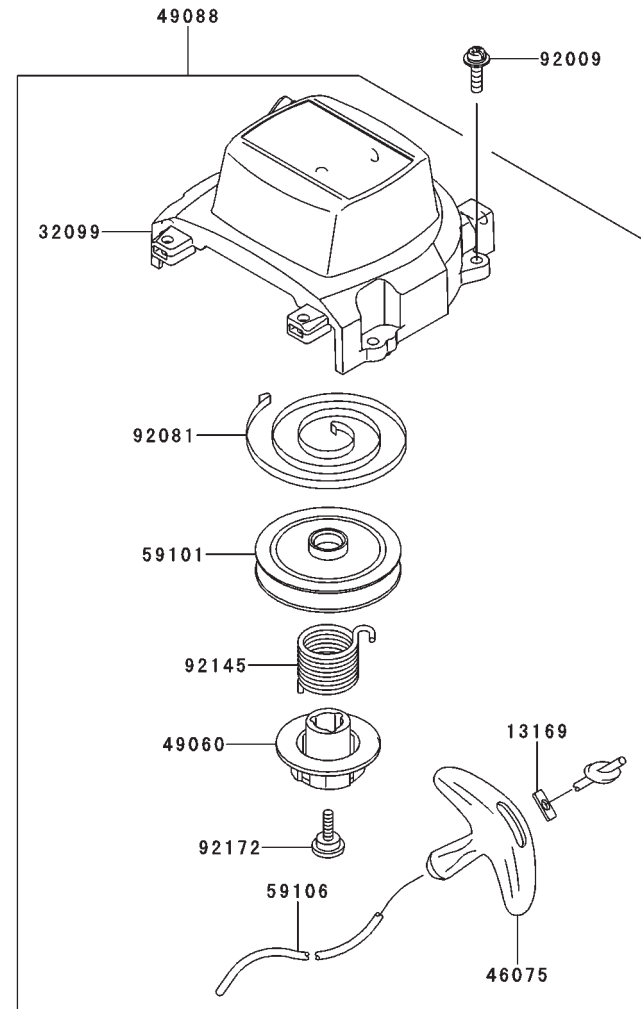

PISTON/CRANKSHAFT

REF NO	PART NO	DESCRIPTION	QTY	NOTES
13001	TJ23011	PISTON-ENGINE	1	
13002	TJ23012	PIN-PISTON	1	
13008	TD24019	PISTON RING SET	1	
13033	TJ23013	BEARING-SMALL END	1	
49119	TJ23014	CRANKSHAFT-ASSY	1	
92026	TJ27013	SPACER	2	
92033	TH23056	RING-SNAP	2	

PTO EQUIPMENT

REF NO	PART NO	DESCRIPTION	QTY	NOTES
13081	TF22174	CLUTCH-ASSY	1	
13087	TF22174-3	HUB-CLUTCH	1	
49049	TF22174-1	SHOE-CLUTCH	2	
92145	TF22174-2	SPRING-CLUTCH	2	
92172	TJ23043	SCREW,M6X1.0	1	

PHT3000V

TJ023V-AF70

THROTTLE LEVER

REF NO	PART NO	DESCRIPTION	QTY	NOTES
	P30010	THROTTLE LEVER 22	1	
01A	P30010-01	BODY, THROTTLE LEVER, UPPER	1	
01B	P30010-02	BODY, THROTTLE LEVER, LOWER	1	
02	PW24015-02	SWITCH	1	
03	PW24015-03	COVER	1	
04	PW24015-04	SPRING	1	
05	PW24015-05	SCREW 3X8	1	
06	PW24015-06	PLATE-GROUND R	1	
07	PW24015-07	PLATE-GROUND L	1	
08	PW24015-05	SCREW 3X8	1	
09	PW24015-09	LEVER	1	
10	PW24015-10	SHAFT	1	
11	PW24015-11	SPRING	1	
12	PW24015-12	STOPPER	1	
13	PW24015-13	SPRING-RETURN	1	
14	PW24015-14	E-RING	1	
15A	214B0520	SCREW 5X20	2	
16A	311B0500	NUT 5MM	2	

BODY

REF NO	PART NO	DESCRIPTION	QTY	NOTES
37A	P35035	PLUG-ZIRK FITTING	2	
38	P35038	HANDLE-RIGHT	1	
39	P30009	LOOP HANDLE	1	
40	P35040	BRACKET-HANDLE FRONT	1	
41	P35041	BRACKET-HANDLE REAR	1	
42	B06X14W	BOLT W/WASHER 6X14	4	
43	SW006	WASHER-SPRING 6MM	2	
44	FW006	WASHER 6MM	2	
45	HN006	NUT 6MM	2	
46	P30010	THROTTLE LEVER 22	1	
47	P30011	HARNESS, SWITCH	1	
49	P25051	NUT-JAM 1/4X28	4	
50	P25046	WASHER-SHOCKPROOF	9	
51	P25045	NUT 1/4X20	2	
52	P25054	NUT-CROWN 1/4X28	3	
53	P35053A	BACK UP BAR	1	
54	PHT-234	BLADE-LOWER	1	
55	PHT-235	BLADE-UPPER	1	
56	P25049	WASHER-BLADE (BLACK)	5	
57	P25048	BOLT-BLADE SHORT	4	
58	P25053B	BOLT-LONG (FULL THREAD)	1	
CVR	PHT-250	COVER-BLADE	1	