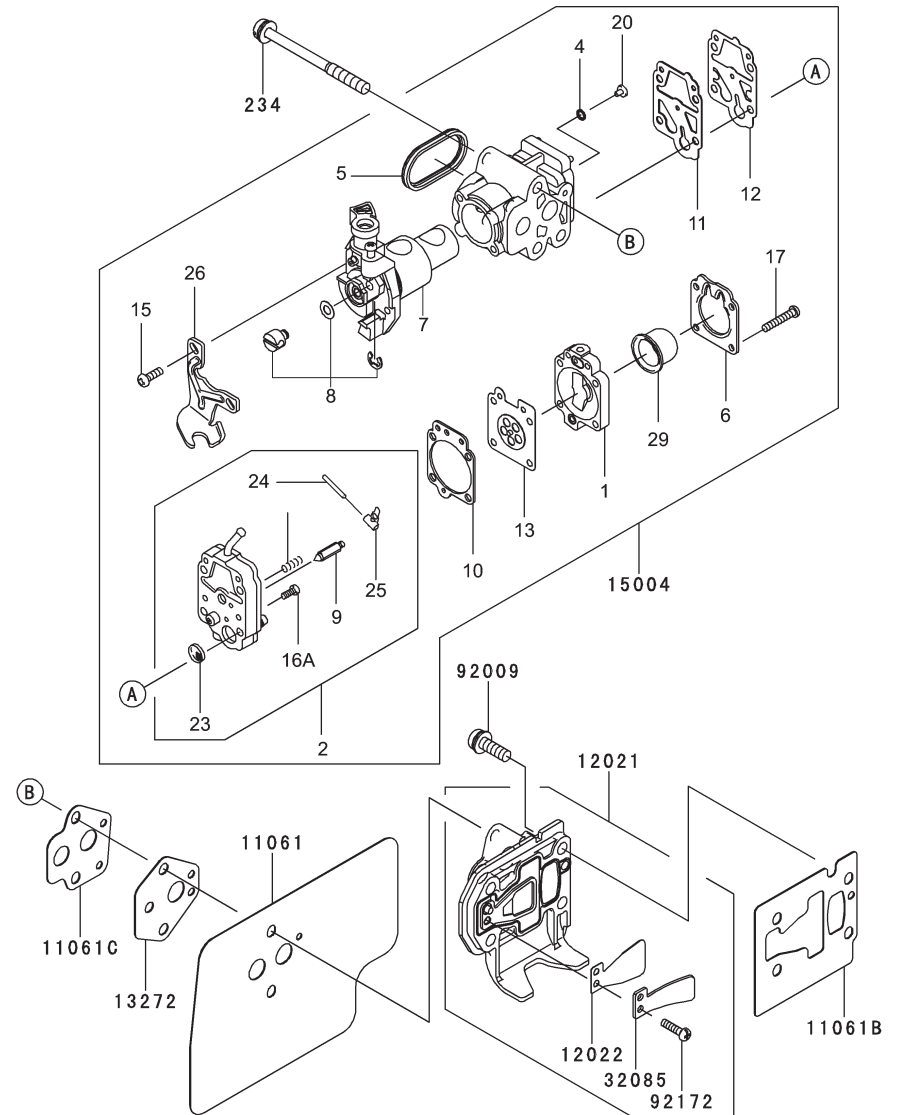

PHT3000V

TJ023V-AF70

CARBURETOR

REF NO	PART NO	DESCRIPTION	QTY	NOTES
01	TF22C01	BODY ASSY-AIR PURGE	1	
02	TF22C02	BODY ASSY-PUMP	1	
02	TH26C02Z	BODY ASSY-PUMP	*	
04	TEX54DC04XA	O-RING	1	
05	TH26C05Z	O-RING	1	
06	TF22C05	COVER-PRIMER PUMP	1	
07	TJ23C07V	VALVE ASSY-THROTTLE	1	
08	TF22C07	SWIVEL ASSY	1	
09	TF22C08	VALVE-INLET NEEDLE	1	
10	TF22C10	GASKET-METERING DIAPHRAGM	1	
11	TEX54C11XA	GASKET-PUMP	1	
11061	TJ23024	GASKET,CARBURETOR	1	
11061B	TJ23025	GASKET	1	
11061C	TJ23044	GASKET,CARBURETR/SPACER	1	
12	TF22C13	DIAPHRAGM-PUMP	1	
12021	TJ23026	VALVE-ASSY-REED	1	
12022	TJ27028	VALVE-REED	1	
13	TJ27C13V	DIAPHRAGM ASSY-METERING	1	
13272	TJ23045	PLATE	1	
15	TF22C19	SCREW-COLLAR THROTTLE	1	
15004	TJ23C00-V	CARBURETOR ASSY	1	
16A	TF22C20	SCREW-METERING LEVER PIN	1	
17	TF22C18	SCREW-COVER	4	
19	TF22C21	SPRING-METERING LEVER	1	
20	TJ23C20VA	JET-MAIN KIT (.335)	1	
23	TF22C23	SCREEN-FUEL INLET	1	
234	234AA0560	SCREW-PAN-WSP +- 5X60	2	
24	TF22C24	PIN-METERING LEVER	1	
25	TF22C26	LEVER-METERING	1	
26	TK65C26	BRACKET-CABLE	1	
27	TF22C28	VALVE-CHECK	1	
29	TF22C29	PRIMER-BULB	1	
32085	TJ27029	STOPPER	1	
92009	TG25027-07	SCREW 5X20	4	
92172	TK65032	SCREW-3X12	1	

BODY

REF NO	PART NO	DESCRIPTION	QTY	NOTES
37A	P35035	PLUG-ZIRK FITTING	2	
38	P35038	HANDLE-RIGHT	1	
39	P30009	LOOP HANDLE	1	
40	P35040	BRACKET-HANDLE FRONT	1	
41	P35041	BRACKET-HANDLE REAR	1	
42	B06X14W	BOLT W/WASHER 6X14	4	
43	SW006	WASHER-SPRING 6MM	2	
44	FW006	WASHER 6MM	2	
45	HN006	NUT 6MM	2	
46	P30010	THROTTLE LEVER 22	1	
47	P30011	HARNESS, SWITCH	1	
49	P25051	NUT-JAM 1/4X28	4	
50	P25046	WASHER-SHOCKPROOF	9	
51	P25045	NUT 1/4X20	2	
52	P25054	NUT-CROWN 1/4X28	3	
53	P35053A	BACK UP BAR	1	
54	PHT-234	BLADE-LOWER	1	
55	PHT-235	BLADE-UPPER	1	
56	P25049	WASHER-BLADE (BLACK)	5	
57	P25048	BOLT-BLADE SHORT	4	
58	P25053B	BOLT-LONG (FULL THREAD)	1	
CVR	PHT-250	COVER-BLADE	1	