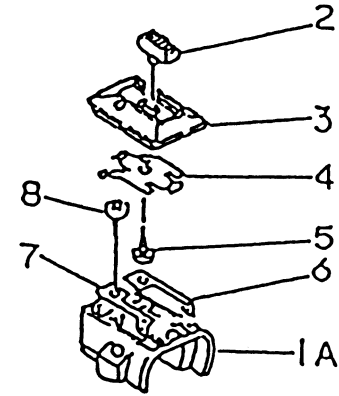

PTO EQUIPMENT

REF NO	PART NO	DESCRIPTION	QTY	NOTES
13081	TF22174	CLUTCH-ASSY	1	
13087	TF22174-3	HUB-CLUTCH	1	
49049	TF22174-1	SHOE-CLUTCH	2	
92145	TF22174-2	SPRING-CLUTCH	2	
92172	TJ23043	SCREW,M6X1.0	1	

PHT3000V

TJ023V-AF70

STARTER

REF NO	PART NO	DESCRIPTION	QTY	NOTES
13169	TD18080-07	PLATE	1	
32099	TJ23042-1	CASE,RECOIL-STARTER	1	
46075	TJ35030-2	GRIP-RECOIL STARTER	1	
49060	TJ23042-2	CAM,STARTER-RECOIL	1	
49088	TJ23042	STARTER-RECOIL	1	
59101	TJ23042-3	REEL,STARTER-RECOIL	1	
59106	TJ27042-7	ROPE 3X700	1	
92009	TE56068-11	SCREW	4	
92081	TD18080-04	SPRING-RECOIL	1	
92145	TJ23042-4	SPRING,DAMPER	1	
92172	TJ27042-9	SCREW	1	

PHT3000V

TJ023V-AF70

THROTTLE LEVER

REF NO	PART NO	DESCRIPTION	QTY	NOTES
	P30010	THROTTLE LEVER 22	1	
01A	P30010-01	BODY, THROTTLE LEVER, UPPER	1	
01B	P30010-02	BODY, THROTTLE LEVER, LOWER	1	
02	PW24015-02	SWITCH	1	
03	PW24015-03	COVER	1	
04	PW24015-04	SPRING	1	
05	PW24015-05	SCREW 3X8	1	
06	PW24015-06	PLATE-GROUND R	1	
07	PW24015-07	PLATE-GROUND L	1	
08	PW24015-05	SCREW 3X8	1	
09	PW24015-09	LEVER	1	
10	PW24015-10	SHAFT	1	
11	PW24015-11	SPRING	1	
12	PW24015-12	STOPPER	1	
13	PW24015-13	SPRING-RETURN	1	
14	PW24015-14	E-RING	1	
15A	214B0520	SCREW 5X20	2	
16A	311B0500	NUT 5MM	2	

BODY

REF NO	PART NO	DESCRIPTION	QTY	NOTES
37A	P35035	PLUG-ZIRK FITTING	2	
38	P35038	HANDLE-RIGHT	1	
39	P30009	LOOP HANDLE	1	
40	P35040	BRACKET-HANDLE FRONT	1	
41	P35041	BRACKET-HANDLE REAR	1	
42	B06X14W	BOLT W/WASHER 6X14	4	
43	SW006	WASHER-SPRING 6MM	2	
44	FW006	WASHER 6MM	2	
45	HN006	NUT 6MM	2	
46	P30010	THROTTLE LEVER 22	1	
47	P30011	HARNESS, SWITCH	1	
49	P25051	NUT-JAM 1/4X28	4	
50	P25046	WASHER-SHOCKPROOF	9	
51	P25045	NUT 1/4X20	2	
52	P25054	NUT-CROWN 1/4X28	3	
53	P35053A	BACK UP BAR	1	
54	PHT-234	BLADE-LOWER	1	
55	PHT-235	BLADE-UPPER	1	
56	P25049	WASHER-BLADE (BLACK)	5	
57	P25048	BOLT-BLADE SHORT	4	
58	P25053B	BOLT-LONG (FULL THREAD)	1	
CVR	PHT-250	COVER-BLADE	1	