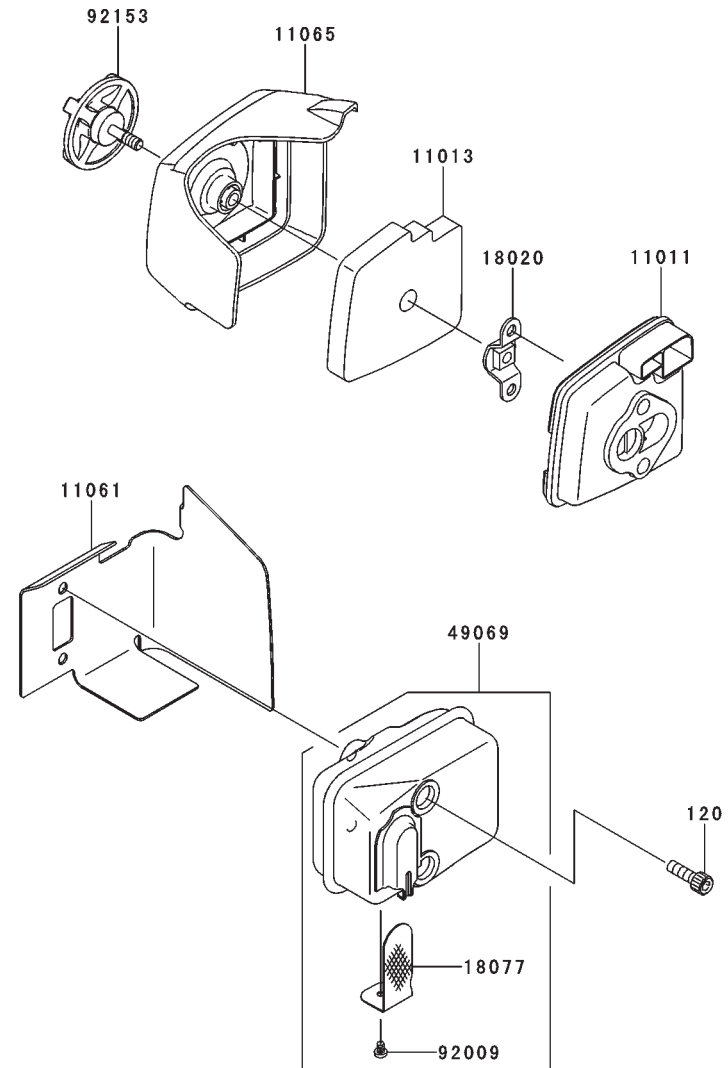

TJ023V-AF70

AIR FILTER/MUFFLER

REF NO	PART NO	DESCRIPTION	QTY	NOTES
11011	TJ23027	CASE-AIR FILTER	1	
11013	TJ23028	ELEMENT-AIR FILTER	1	
11061	TJ23029	GASKET	1	
11065	TJ23030	CAP	1	
120	120CB0516	BOLT-SOCKET 5X16	2	
18020	TJ23031	BAFFLE	1	
18077	TJ23032	ARRESTER-SPARK	1	
49069	TJ23033	MUFFLER-ASSY	1	
92009	TH23042	SCREW	1	
92153	TJ27038	BOLT	1	

PHT3000V

TJ023V-AF70

CARBURETOR

REF NO	PART NO	DESCRIPTION	QTY	NOTES
01	TF22C01	BODY ASSY-AIR PURGE	1	
02	TF22C02	BODY ASSY-PUMP	1	
02	TH26C02Z	BODY ASSY-PUMP	*	
04	TEX54DC04XA	O-RING	1	
05	TH26C05Z	O-RING	1	
06	TF22C05	COVER-PRIMER PUMP	1	
07	TJ23C07V	VALVE ASSY-THROTTLE	1	
08	TF22C07	SWIVEL ASSY	1	
09	TF22C08	VALVE-INLET NEEDLE	1	
10	TF22C10	GASKET-METERING DIAPHRAGM	1	
11	TEX54C11XA	GASKET-PUMP	1	
11061	TJ23024	GASKET,CARBURETOR	1	
11061B	TJ23025	GASKET	1	
11061C	TJ23044	GASKET,CARBURETR/SPACER	1	
12	TF22C13	DIAPHRAGM-PUMP	1	
12021	TJ23026	VALVE-ASSY-REED	1	
12022	TJ27028	VALVE-REED	1	
13	TJ27C13V	DIAPHRAGM ASSY-METERING	1	
13272	TJ23045	PLATE	1	
15	TF22C19	SCREW-COLLAR THROTTLE	1	
15004	TJ23C00-V	CARBURETOR ASSY	1	
16A	TF22C20	SCREW-METERING LEVER PIN	1	
17	TF22C18	SCREW-COVER	4	
19	TF22C21	SPRING-METERING LEVER	1	
20	TJ23C20VA	JET-MAIN KIT (.335)	1	
23	TF22C23	SCREEN-FUEL INLET	1	
234	234AA0560	SCREW-PAN-WSP +- 5X60	2	
24	TF22C24	PIN-METERING LEVER	1	
25	TF22C26	LEVER-METERING	1	
26	TK65C26	BRACKET-CABLE	1	
27	TF22C28	VALVE-CHECK	1	
29	TF22C29	PRIMER-BULB	1	
32085	TJ27029	STOPPER	1	
92009	TG25027-07	SCREW 5X20	4	
92172	TK65032	SCREW-3X12	1	