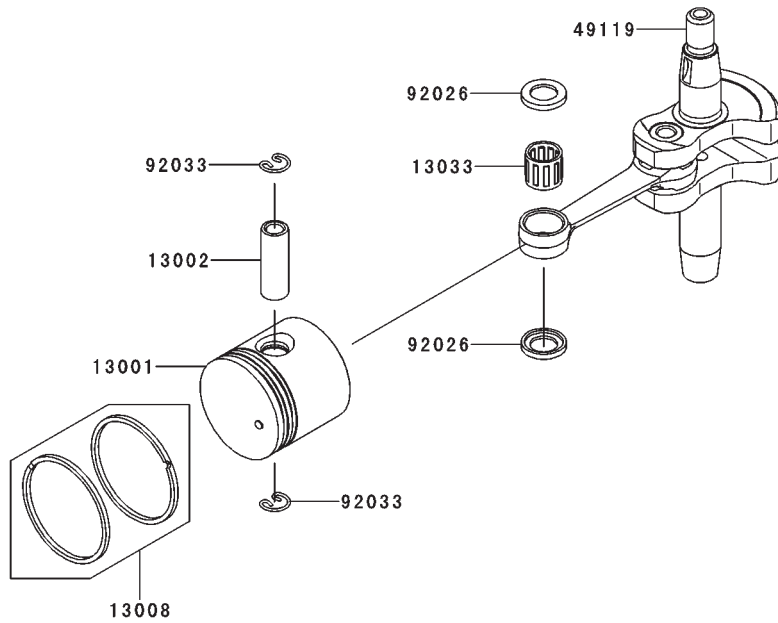

PISTON/CRANKSHAFT

REF NO	PART NO	DESCRIPTION	QTY	NOTES
13001	TJ23011	PISTON-ENGINE	1	
13002	TJ23012	PIN-PISTON	1	
13008	TD24019	PISTON RING SET	1	
13033	TJ23013	BEARING-SMALL END	1	
49119	TJ23014	CRANKSHAFT-ASSY	1	
92026	TJ27013	SPACER	2	
92033	TH23056	RING-SNAP	2