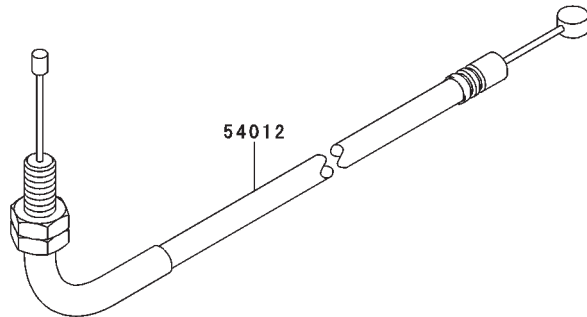

PHT3000V

TJ023V-AF70

CARBURETOR

REF NO	PART NO	DESCRIPTION	QTY	NOTES
CRK	TJ27V-CRK	CRK	1	

PHT3000V

TJ023V-BF70

CONTROL EQUIPMENT

REF NO	PART NO	DESCRIPTION	QTY	NOTES
54012	TJ23023	CABLE-THROTTLE	1	

BODY

REF NO	PART NO	DESCRIPTION	QTY	NOTES
37A	P35035	PLUG-ZIRK FITTING	2	
38	P35038	HANDLE-RIGHT	1	
39	P30009	LOOP HANDLE	1	
40	P35040	BRACKET-HANDLE FRONT	1	
41	P35041	BRACKET-HANDLE REAR	1	
42	B06X14W	BOLT W/WASHER 6X14	4	
43	SW006	WASHER-SPRING 6MM	2	
44	FW006	WASHER 6MM	2	
45	HN006	NUT 6MM	2	
46	P30010	THROTTLE LEVER 22	1	
47	P30011	HARNESS, SWITCH	1	
49	P25051	NUT-JAM 1/4X28	4	
50	P25046	WASHER-SHOCKPROOF	9	
51	P25045	NUT 1/4X20	2	
52	P25054	NUT-CROWN 1/4X28	3	
53	P35053A	BACK UP BAR	1	
54	PHT-234	BLADE-LOWER	1	
55	PHT-235	BLADE-UPPER	1	
56	P25049	WASHER-BLADE (BLACK)	5	
57	P25048	BOLT-BLADE SHORT	4	
58	P25053B	BOLT-LONG (FULL THREAD)	1	
CVR	PHT-250	COVER-BLADE	1	