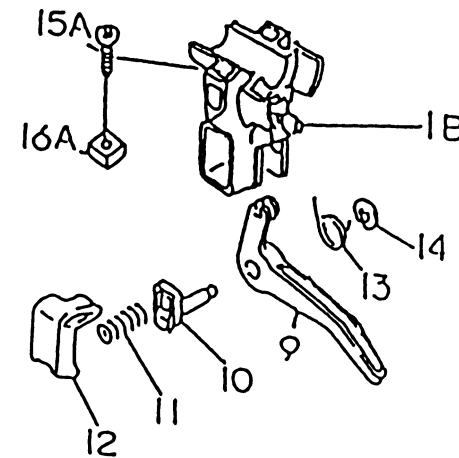

PTO EQUIPMENT

REF NO	PART NO	DESCRIPTION	QTY	NOTES
13081	TF22174	CLUTCH-ASSY	1	
13087	TF22174-3	HUB-CLUTCH	1	
49049	TF22174-1	SHOE-CLUTCH	2	
92145	TF22174-2	SPRING-CLUTCH	2	
92172	TJ23043	SCREW,M6X1.0	1	

PHT3000V

TJ023V-AF70

STARTER

REF NO	PART NO	DESCRIPTION	QTY	NOTES
13169	TD18080-07	PLATE	1	
32099	TJ23042-1	CASE,RECOIL-STARTER	1	
46075	TJ35030-2	GRIP-RECOIL STARTER	1	
49060	TJ23042-2	CAM,STARTER-RECOIL	1	
49088	TJ23042	STARTER-RECOIL	1	
59101	TJ23042-3	REEL,STARTER-RECOIL	1	
59106	TJ27042-7	ROPE 3X700	1	
92009	TE56068-11	SCREW	4	
92081	TD18080-04	SPRING-RECOIL	1	
92145	TJ23042-4	SPRING,DAMPER	1	
92172	TJ27042-9	SCREW	1	

PHT3000V

TJ023V-AF70

THROTTLE LEVER

REF NO	PART NO	DESCRIPTION	QTY	NOTES
	P30010	THROTTLE LEVER 22	1	
01A	P30010-01	BODY, THROTTLE LEVER, UPPER	1	
01B	P30010-02	BODY, THROTTLE LEVER, LOWER	1	
02	PW24015-02	SWITCH	1	
03	PW24015-03	COVER	1	
04	PW24015-04	SPRING	1	
05	PW24015-05	SCREW 3X8	1	
06	PW24015-06	PLATE-GROUND R	1	
07	PW24015-07	PLATE-GROUND L	1	
08	PW24015-05	SCREW 3X8	1	
09	PW24015-09	LEVER	1	
10	PW24015-10	SHAFT	1	
11	PW24015-11	SPRING	1	
12	PW24015-12	STOPPER	1	
13	PW24015-13	SPRING-RETURN	1	
14	PW24015-14	E-RING	1	
15A	214B0520	SCREW 5X20	2	
16A	311B0500	NUT 5MM	2	

BODY

REF NO	PART NO	DESCRIPTION	QTY	NOTES
37A	P35035	PLUG-ZIRK FITTING	2	
38	P35038	HANDLE-RIGHT	1	
39	P30009	LOOP HANDLE	1	
40	P35040	BRACKET-HANDLE FRONT	1	
41	P35041	BRACKET-HANDLE REAR	1	
42	B06X14W	BOLT W/WASHER 6X14	4	
43	SW006	WASHER-SPRING 6MM	2	
44	FW006	WASHER 6MM	2	
45	HN006	NUT 6MM	2	
46	P30010	THROTTLE LEVER 22	1	
47	P30011	HARNESS, SWITCH	1	
49	P25051	NUT-JAM 1/4X28	4	
50	P25046	WASHER-SHOCKPROOF	9	
51	P25045	NUT 1/4X20	2	
52	P25054	NUT-CROWN 1/4X28	3	
53	P35053A	BACK UP BAR	1	
54	PHT-234	BLADE-LOWER	1	
55	PHT-235	BLADE-UPPER	1	
56	P25049	WASHER-BLADE (BLACK)	5	
57	P25048	BOLT-BLADE SHORT	4	
58	P25053B	BOLT-LONG (FULL THREAD)	1	
CVR	PHT-250	COVER-BLADE	1	