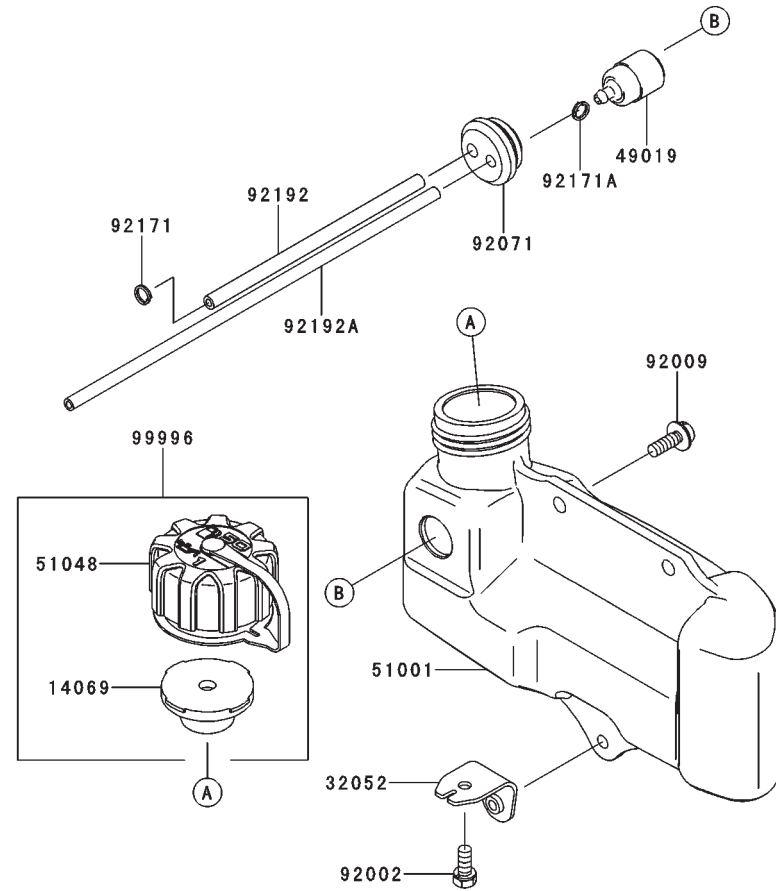

PHT3000V

TJ023V-AF70

FUEL TANK/FUEL VALVE

REF NO	PART NO	DESCRIPTION	QTY	NOTES
14069	TH34065	BREATHER	1	
32052	TJ23034	BRACKET-TANK	1	
49019	TF22C30X	FILTER-FUEL	1	
51001	TJ23036	TANK-COMP-FUEL	1	
51048	TH34064	CAP ASSY-TANK	1	
92002	TF22064	BOLT	1	
92009	TG25051X	SCREW 5X16	3	
92071	TJ23037	GROMMET	1	
92171	TJ23038	CLAMP	1	
92171A	TJ23039	CLAMP	1	
92192	TJ23040	TUBE, 3X5.5X115	1	
92192A	TJ23041	TUBE, 3X5.0X200	1	
99996	99996-6089	CAP-TANK & BREATHER ASSY	1