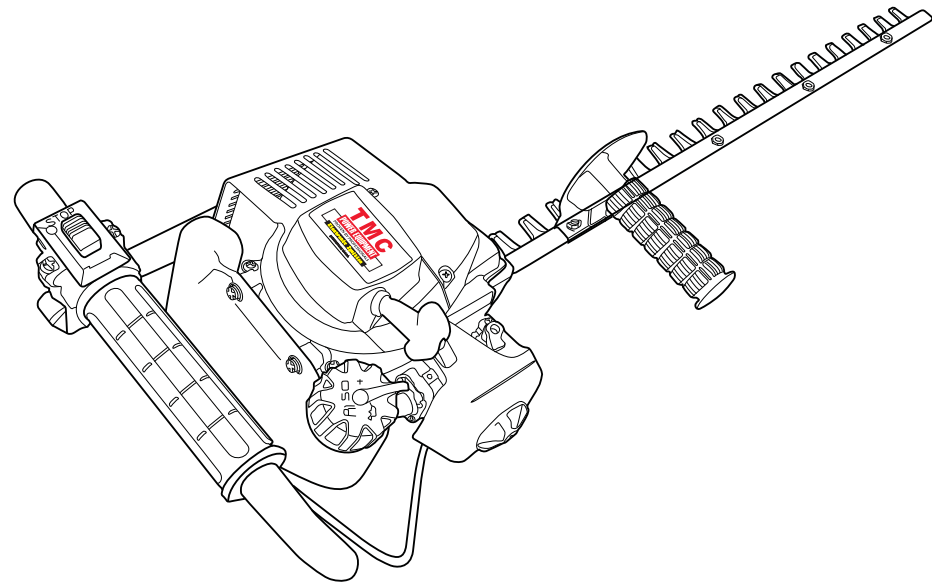

2051 Saturn Street
Monterey Park, CA 91755
323.728.7266
323.728.5304 Fax
<http://www.tmcpower.com>

PARTS CATALOG

PHT3000V HEDGE TRIMMER

ENGINE REFERENCE:

TJ023V-AF70
CARB TIER III/EPA PHASE 3

REV 111013