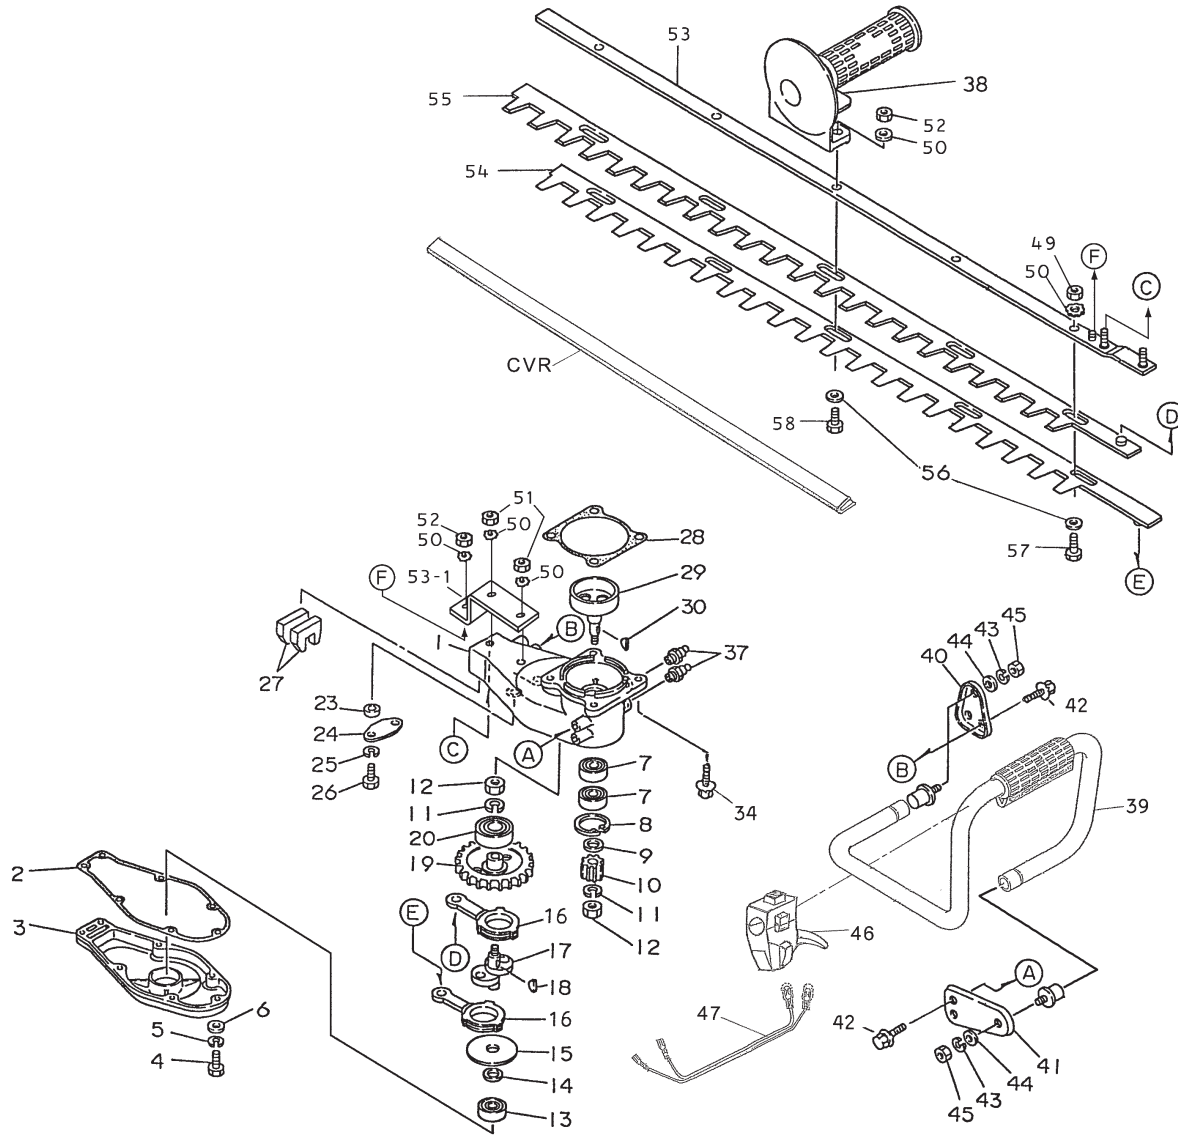

PHT3000V

TJ023V-AF70

BODY

PHT3000V

TJ023V-AF70

BODY

REF NO	PART NO	DESCRIPTION	QTY	NOTES
01	P30001	GEAR CASE	1	
02	P35002	PACKING-GEAR CASE	1	
03	P30003	COVER, GEAR CASE	1	
04	B05X22	BOLT 5X22	9	
05	SW005	WASHER-SPRING 5MM	7	
06	SFW005	WASHER 5MM	7	
07	P35007	BEARING (6001ZZ)	2	
08	P35008	RING-SNAP #28	1	
09	P35009	WASHER-PINION	1	
10	P35010	PINION	1	
11	SW008L	WASHER, SPRING, 8L	2	
12	HN008L	NUT, 8L	2	
13	PW23037	BEARING (6000)	1	
14	P35014	WASHER-BEARING	1	
15	P35015	SPACER-DISC	1	
16	P35016B	CAM ROD	2	
17	P30004	CAM SHAFT	1	
18	P30005	WOODRUFF KEY, 3X13	1	
19	P35019	GEAR-REDUCTION	1	
20	P35020	BEARING (6003)	1	
23	P35023	COLLAR	2	
24	P35024	PLATE	1	
25	SW005	WASHER-SPRING 5MM	2	
26	B05X14	BOLT 5X14	2	
27	P35027	SEAL-GREASE A	2	
28	P35028	PACKING-CLUTCH CASE	1	
29	P30006	CLUTCH DRUM	1	
30	P30007	WOODRUFF KEY, 3X10	1	
34	B05X14W	BOLT W/WASHERS 5X14	4	
37	P35037	NIPPLE-GREASE	2	

BODY

REF NO	PART NO	DESCRIPTION	QTY	NOTES
37A	P35035	PLUG-ZIRK FITTING	2	
38	P35038	HANDLE-RIGHT	1	
39	P30009	LOOP HANDLE	1	
40	P35040	BRACKET-HANDLE FRONT	1	
41	P35041	BRACKET-HANDLE REAR	1	
42	B06X14W	BOLT W/WASHER 6X14	4	
43	SW006	WASHER-SPRING 6MM	2	
44	FW006	WASHER 6MM	2	
45	HN006	NUT 6MM	2	
46	P30010	THROTTLE LEVER 22	1	
47	P30011	HARNESS, SWITCH	1	
49	P25051	NUT-JAM 1/4X28	4	
50	P25046	WASHER-SHOCKPROOF	9	
51	P25045	NUT 1/4X20	2	
52	P25054	NUT-CROWN 1/4X28	3	
53	P35053A	BACK UP BAR	1	
54	PHT-234	BLADE-LOWER	1	
55	PHT-235	BLADE-UPPER	1	
56	P25049	WASHER-BLADE (BLACK)	5	
57	P25048	BOLT-BLADE SHORT	4	
58	P25053B	BOLT-LONG (FULL THREAD)	1	
CVR	PHT-250	COVER-BLADE	1