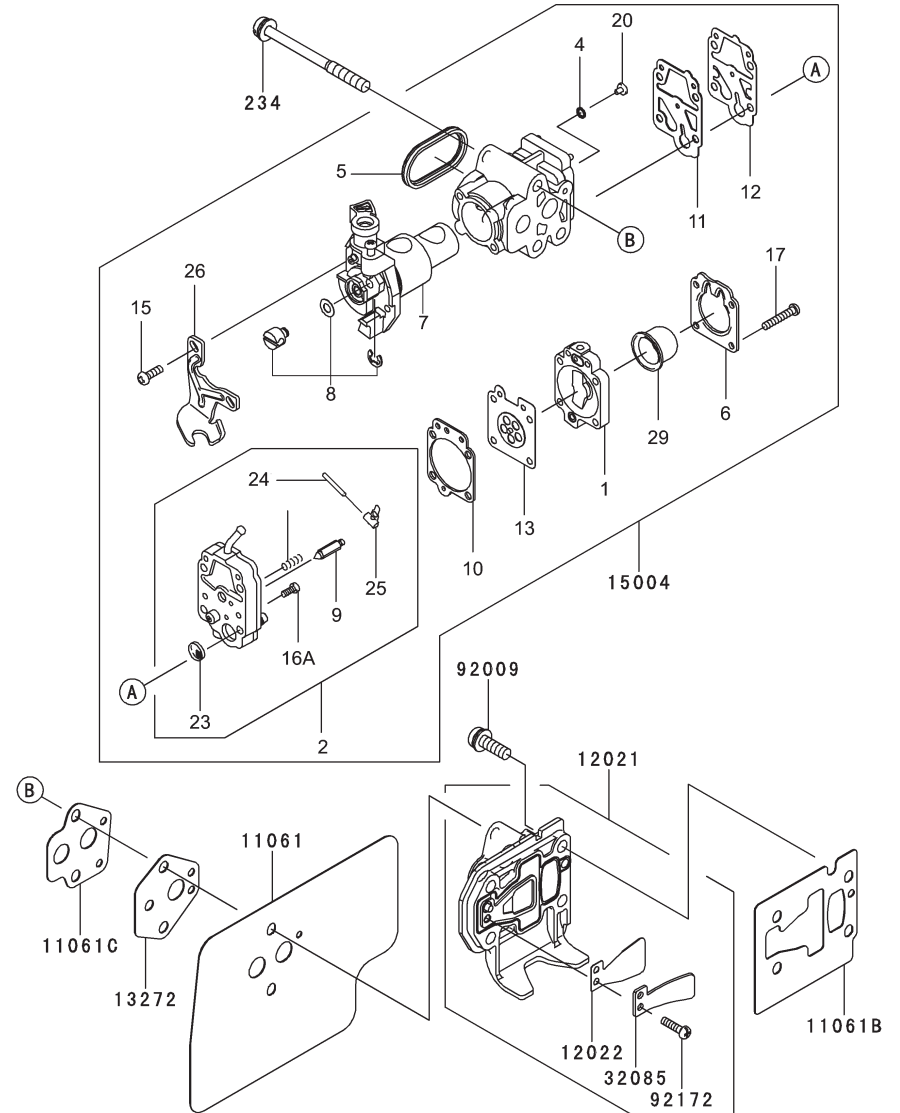

PHT3000V

TJ023V-AF70

CARBURETOR

REF NO	PART NO	DESCRIPTION	QTY	NOTES
CRK	TJ27V-CRK	CRK	1