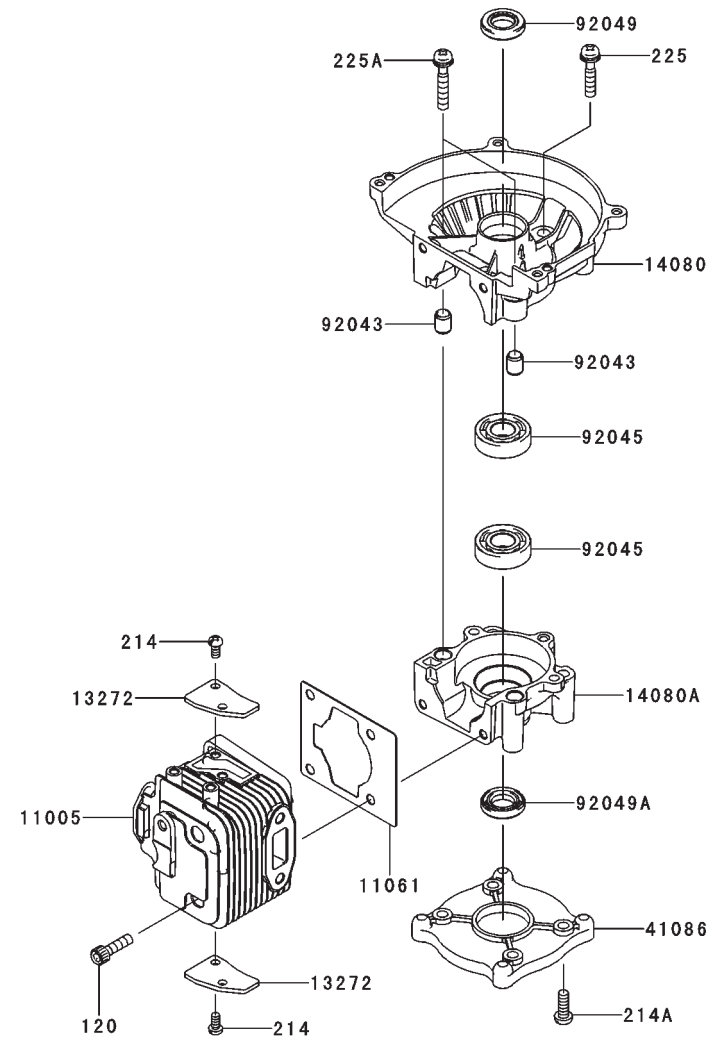

PHT3000V

TJ023V-AF70

CYLINDER/CRANKCASE

REF NO	PART NO	DESCRIPTION	QTY	NOTES
11005	TJ23001	CYLINDER-ENGINE	1	
11061	TJ23002	GASKET	1	
120	120CB0518	BOLT-SOCKET,5X18	4	
13272	TJ23003	PLATE	2	
14080	TJ23004	CRANKCASE	1	
14080A	TJ23005	CRANKCASE	1	
214	214AA0408	SCREW-PAN+- 4X8	4	
214A	214AA0514	SCREW-PAN+,5X14	4	
225	225AA0525	SCREW-PAN-WSP-CROS,5X25	1	
225A	225AA0530	SCREW-PAN-WSP-CROS 5X30	2	
41086	TF22003	FLANGE	1	
92043	TF22006	PIN	2	
92045	TJ27007	BEARING-BALL 6001C3	2	
92049	TJ23006	*USE TJ35041*	*	
92049	TJ35041	SEAL-OIL,SD12X22X4.5GS	1	
92049A	TJ23007	*USE TJ35042*	*	
92049A	TJ35042	SEAL-OIL,SD12X22X4.5VS	1